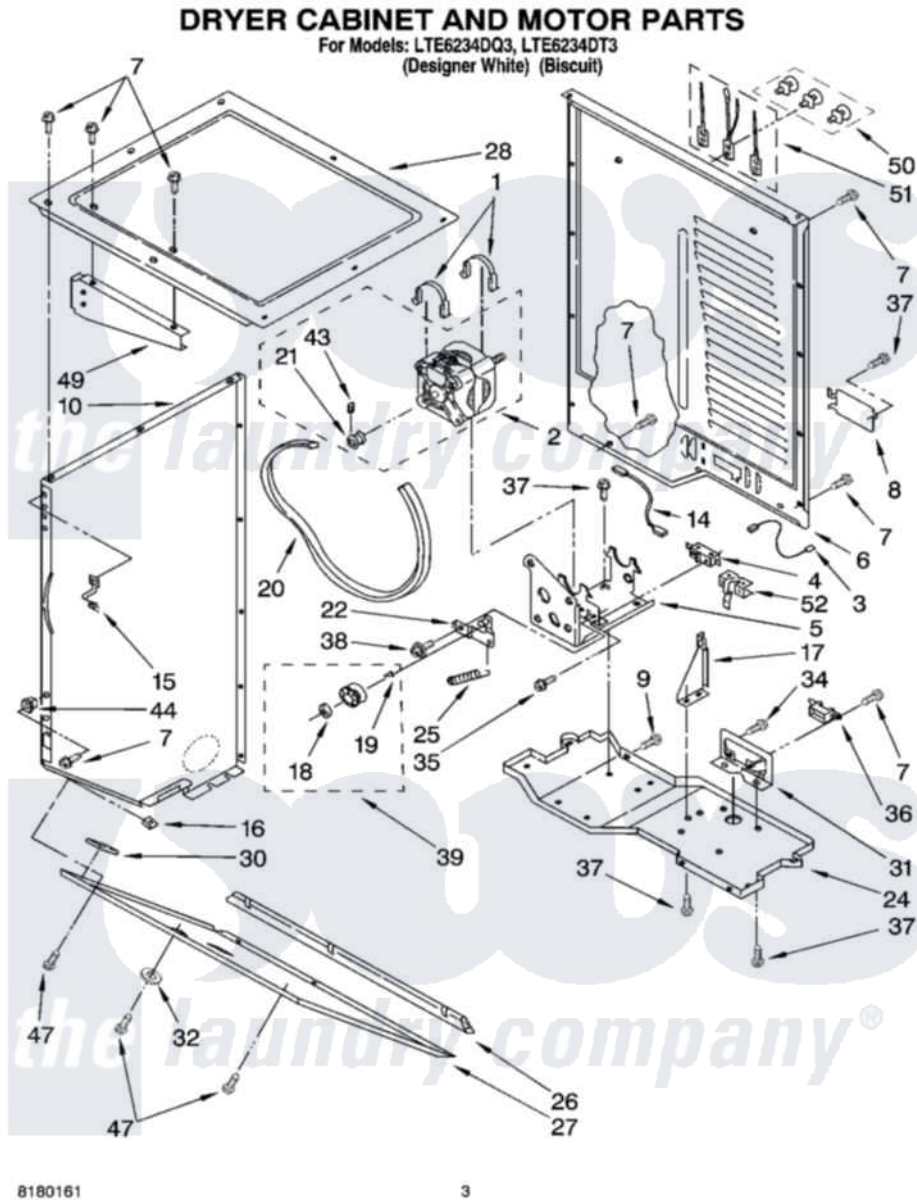

# Whirlpool LTE6234DQ3 03 - DRYER CABINET AND MOTOR PARTS

Whirlpool [Residential Whirlpool LTE6234DQ3 Washer/Dryer Parts](#) Parts Diagram 03 - DRYER CABINET AND MOTOR PARTS

[Click on the part number to view part](#)

Item	Original Part Number	Replaced By	Status	Part Description
1	<a href="#">660658</a>			Clamp, Motor Mounting 343481 685441
2	8538266	<a href="#">279811</a>		Motor-Drve
3	<a href="#">3398948</a>			Wire, Jumper
4	3394881	<a href="#">279782</a>		Switch-Lid
5	3388895	<a href="#">3388858</a>		Bracket, Motor
6	3389847	<a href="#">280039</a>		Panel
7	343641	<a href="#">681414</a>		Screw, 10AB X 1/2
8	3387673	<a href="#">279814</a>		Cover
9	8533974	<a href="#">4331106</a>		Screw, No.10-32 X 7/16
10	<a href="#">3389264</a>			Panel, Side
"	<a href="#">3389269</a>			Panel, Side )
"	<a href="#">3389256</a>			Panel, Side
"	<a href="#">3389261</a>			Panel, Side
14	<a href="#">3394081</a>			Wire, Broken Belt Switch
15	<a href="#">3389231</a>			Clip, Front Panel