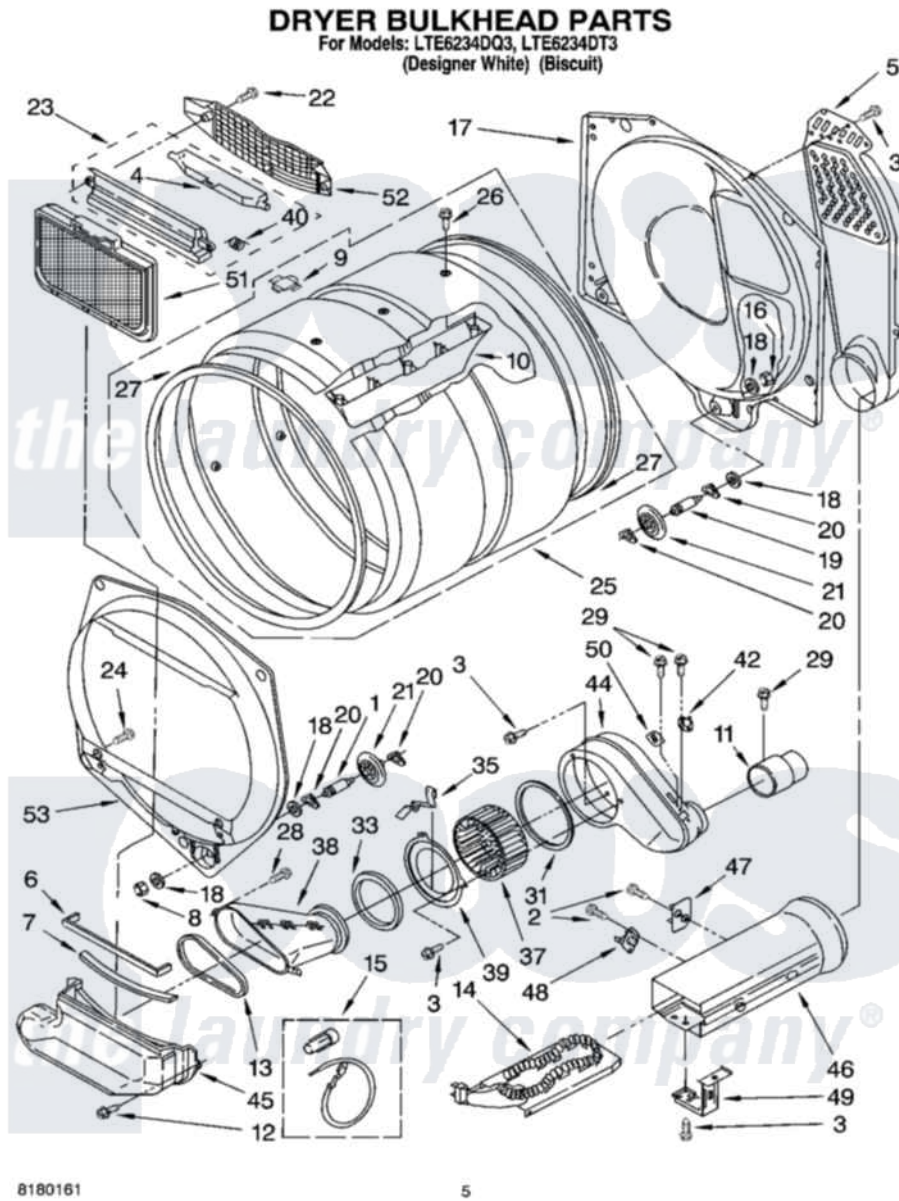

Whirlpool LTE6234DQ3 04 - DRYER BULKHEAD PARTS

Whirlpool [Residential Whirlpool LTE6234DQ3 Washer/Dryer Parts](#) Parts Diagram 04 - DRYER BULKHEAD PARTS
Click on the part number to view part

Item	Original Part Number	Replaced By	Status	Part Description
1	3399508	W10359271		Shaft, Drum Roller Threads
2	90767			Screw, 8A X 3/8 HeX Washer Head Tapping
3	343641	681414		Screw, 10AB X 1/2
4	3394984	8563758		Door, Lint Screen
5	697354	3387911		Duct-Air
6	697813			Seal, Outlet Housing
7	3391906			Seal, Lint Duct
8	3359452			Nut, Lock
9	8066086			Plug, Drum Hole
10	3389449	279982		Baffle-Drum
11	3390461	279823		Side Exhaust Extension Kit
12	3390647	488729		Screw
13	3391685	697770		Seal, Cover Plate Blower Housing
14	3387749			Element, Heater
15	279457			Wire Kit, Terminal

16	3387709		Nut, 3/8-16
17	3387809		Bulkhead, Rear
18	3387459	W10080960	Washer, Support
19	3399509	W10359272	Shaft, Roller Drum Threads
20	690997		Washer, Thrust
21	8536973	W10314173	Support
22	3357011	308685	Side Trim)
23	3394985	8563755	Housing, Outlet Assembly
24	695240	488729	Screw
25	3389448		Assembly, Drum
26	97787	W10109200	Screw, Baffle Mounting
27	697694	280114	Seal
28	3387230		Screw, 10-16 X 13/16
29	3390646	W10139210	Screw, 8-18 X 5/16
31	697770		Seal, Cover Plate Blower Housing
33	3391293	8566209	Seal, Transition Duct
35	3390935		Clip, Duct Locator
37	697772		Wheel, Blower
38	3389445	279704	Duct-Trans
39	697366	279780	Cover
40	3394986		Spring, Lint Screen Door
42	3387134		Thermostat, Internal-Bias
44	8544363		Housing, Blower
45	3388909	279700	Duct-Lint
46	697715	3392537	Box, Heater
47	3977394	279769	Cutoff-Tml
48	3390291		Thermostat, High Limit 250F
49	3389647		Bracket, Heater Mounting
50	3403607		Thermal Limiter
51	3389644		Screen, Lint
52	8299979		Grill, Outlet Screen Door
53	697557		Bulkhead, Front