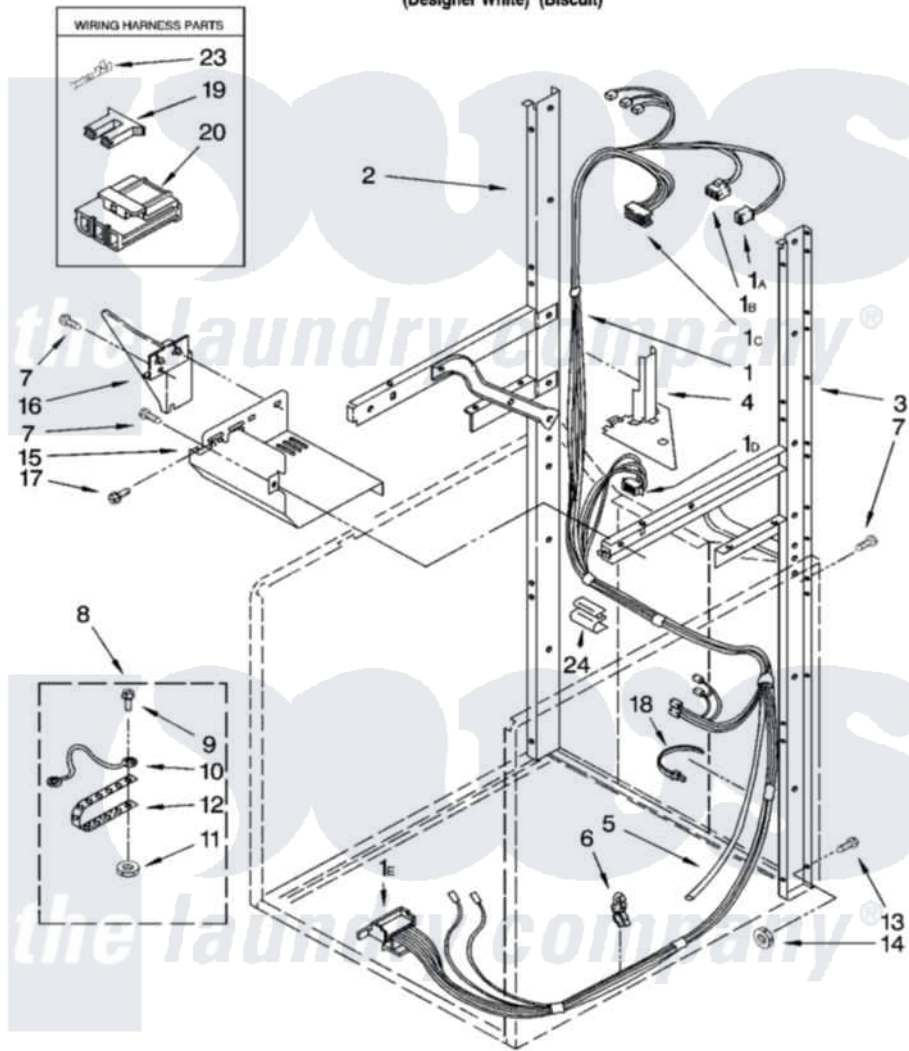

Whirlpool LTE6234DQ3 05 - DRYER SUPPORT AND WASHER HARNESS PARTS

DRYER SUPPORT AND WASHER HARNESS PARTS

For Models: LTE6234DQ3, LTE6234DT3
(Designer White) (Biscuit)

8180161

7

Whirlpool [Residential Whirlpool LTE6234DQ3 Washer/Dryer Parts](#) Parts Diagram 05 - DRYER SUPPORT AND WASHER HARNESS PARTS

[Click on the part number to view part](#)

Item	Original Part Number	Replaced By	Status	Part Description
1	8299848			Harness - Washer 1a 3350130 Plug, 3 Way 1B 3347243 Connector, 5 Way 1C 352089 Block, Disconnect - Timer 1D 3350211 Receptacle
2	3388851			Channel Assembly
"	BLANK		Not Available	(Left Hand Side)
3	3388850			Channel Assembly
"	BLANK		Not Available	(Right Hand Side)
4	3390609			Shield, Harness
5	8545438			Hose, Pressure Switch
6	8281256			Clip, Harness
7	343641	681414		Screw, 10AB X 1/2
8	685463			Kit, Grounding Plug, Dryer Side Panel
9	3400036			Screw, 10-24 X 1
10	685449			Wire, Ground

11	3400902	680762	Nut
12	22965		Strap, Grounding
13	3400300	Y015627	Screw- Hex
14	3393930	4342911	Nut
15	3394350		Shield, Front
16	3390336		Shield, Thermostat
17	3393008	308685	Side Trim)
18	3391249		Cable Tie, Push Mount
19	3354925		Block, Connector
20	3360056		Connector
23	94614		Terminal
24	63523		Harness, Protector