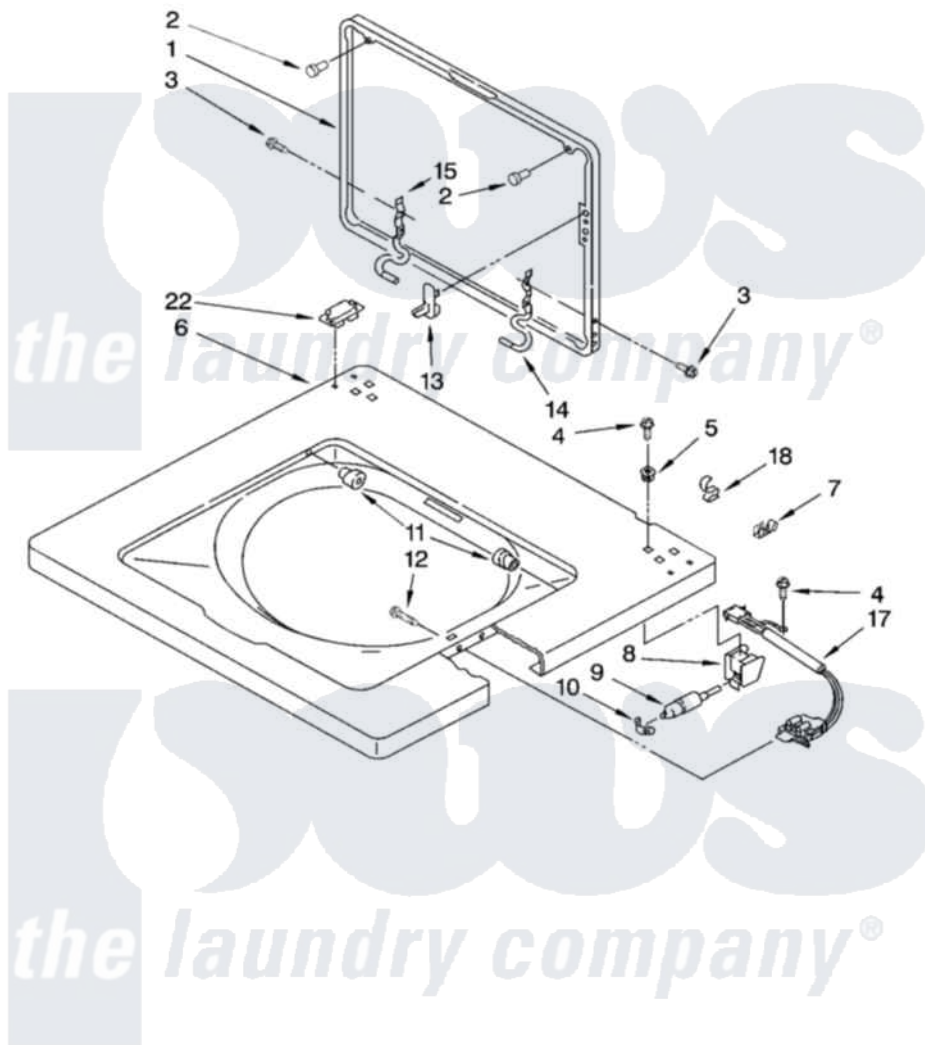

Whirlpool LTE6234DQ3 06 - WASHER TOP AND LID PARTS

WASHER TOP AND LID PARTS

For Models: LTE6234DQ3, LTE6234DT3
(Designer White) (Biscuit)

8180161

9

Whirlpool [Residential Whirlpool LTE6234DQ3 Washer/Dryer Parts](#) Parts Diagram 06 - WASHER TOP AND LID PARTS
Click on the part number to view part

Item	Original Part Number	Replaced By	Status	Part Description
1	3351652	W10193874		Lid
"	3351666	3957566		Lid
2	9724509			Bumper, Lid
3	3351355	W10119828		Screw, Lid Hinge Mounting
4	343641	681414		Screw, 10AB X 1/2
5	692400			Nut, Push-In
6	3349798			Top, Console
"	3349803			Top, Console
7	357572	W10113937		Clip, Grounding
8	3354020			Bracket, Mounting
9	3350152			Retainer, Lid Assembly
10	3350828			Clip-Cylinder Retainer
11	21258			Bearing, Lid Hinge
12	3356311			Screw And Washer, Lid Switch Shield
13	358684			Strike, Lid Switch
14	3350101			Hinge, RH

15	3350102	Hinge, L.H.
17	3355458	Switch, Lid
18	90016	Clip, Pressure Switch Hose
22	3390481	W10134768 Locator, Top