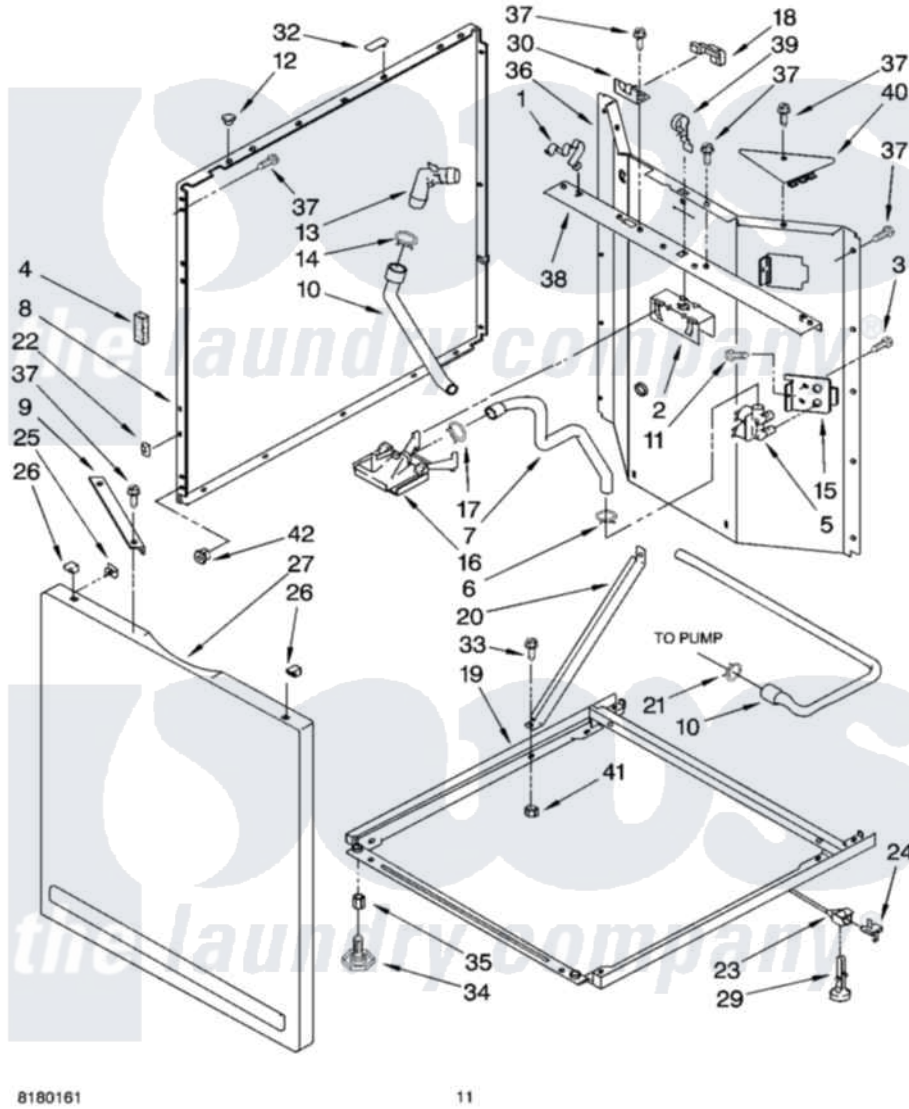

Whirlpool LTE6234DQ3 07 - WASHER CABINET PARTS

WASHER CABINET PARTS

For Models: LTE6234DQ3, LTE6234DT3
(Designer White) (Biscuit)

8180161

11

Whirlpool Residential Whirlpool LTE6234DQ3 Washer/Dryer Parts Parts Diagram 07 - WASHER CABINET PARTS
Click on the part number to view part

Item	Original Part Number	Replaced By	Status	Part Description
1	3349770			Clip, Spring Top
2	3349768			Bracket, Vacuum
3	62863	3390631		Screw, 10-16 X 3/8
4	3350013			Foam
5	8546060	3952162		Valve
6	370451	596669		Clamp, Manifold
7	3352236			Hose, Water Inlet
8	3349455			Panel, Side
"	3349460			Panel, Side
9	3350745			Brace, Front Panel
10	3353841			Hose, Drain
11	9740848			Screw, Mixing Valve Mounting
12	660975			Plug, Top To Cabinet
13	8557915			Connector, Hose
14	356138			Clamp, Hose
15	3349673			Bracket, Valve

16	387606	3360977	Break-Vac
17	371503	596669	Clamp, Manifold
18	3350145		Shield, Lid Switch
19	3402724		Base, Cabinet
20	3388857		Bracket, Base
21	371507	371502	Clamp, Hose
22	3394083		Clip, Front Panel
23	3349311		Link, Leveling
24	359364		Clip, Leveling Mechanism
25	98234		Clip, U-Bend
26	345670		Lock, Top
27	3349499		Panel, Front
"	3349504		Panel, Front
29	358594		Foot, Rear
30	3350144		Bracket, Lid Switch
32	352292		Nut, Push-In
33	3400300	Y015627	Screw- Hex
34	389102	W10001130	Foot, Leveling
35	3400917		Nut, Jam
36	3349493		Panel, Rear
37	343641	681414	Screw, 10AB X 1/2
38	3349697		Rail, Back Top
39	3350135		Spring, Lever Bracket
40	3390608		Shield, Corner Right Rear
41	3393930	4342911	Nut
42	352292		Nut, Push-In