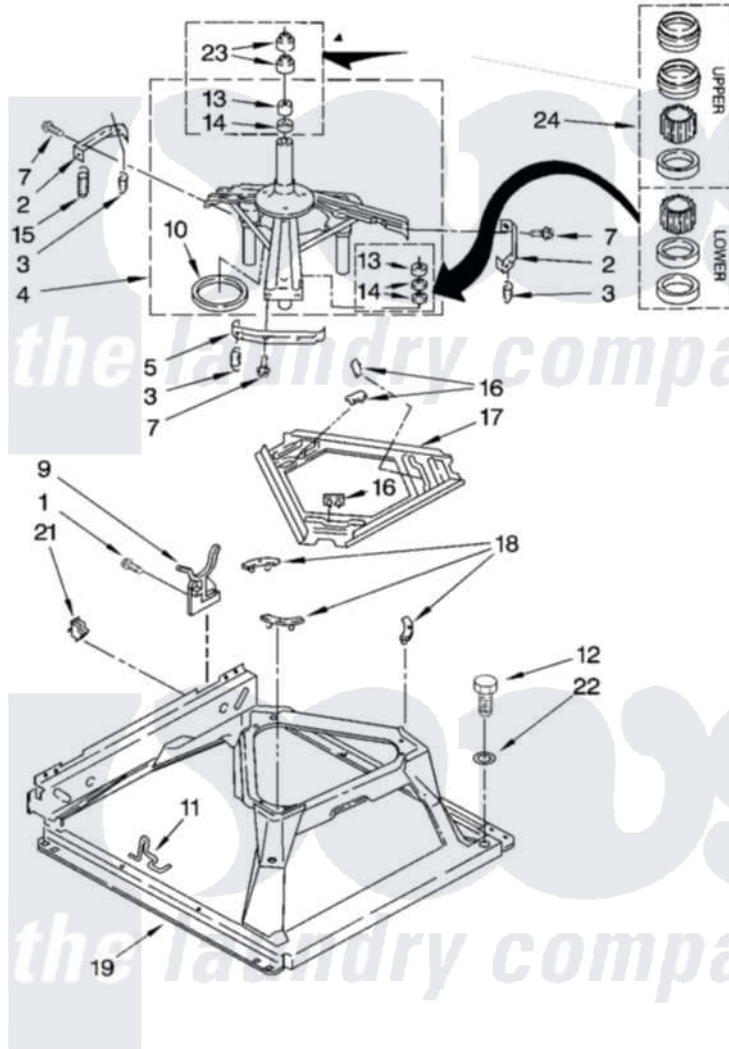

Whirlpool LTE6234DQ3 09 - MACHINE BASE PARTS

MACHINE BASE PARTS

For Models: LTE6234DQ3, LTE6234DT3
(Designer White) (Biscuit)

14

8180161

Whirlpool [Residential Whirlpool LTE6234DQ3 Washer/Dryer Parts](#) Parts Diagram 09 - MACHINE BASE PARTS
Click on the part number to view part

Item	Original Part Number	Replaced By	Status	Part Description
1	343641	681414		Screw, 10AB X 1/2
2	64067			Bracket, Spring Outer
3	63907			Spring, Suspension
4	3362087	280184		Support
5	64065			Bracket, Spring Outer
7	3400076			Screw, Bracket Mounting
9	3350506			Retainer, Hose
10	63134			Ring, Sound Deadening
11	63806	W10145155		Retainer, Suspension Spring
12	3400501			Screw, 5/16-18 X 1 3/32
13	3347047	8546455		Bearing, Centerpost
14	357409	359449		Seal, Agitator Shaft
15	388492	W10250667		Spring, Counterweight
16	62568	285219		Pad
17	3946509			Plate, Suspension
18	3363660	285744		Pad

19	3349343		Base Assembly
21	3349749		Restrainer, Base
22	3349340		Washer
23	356934	8577376	Seal, Centerpost
24	285203		Centerpost Bearing Kit