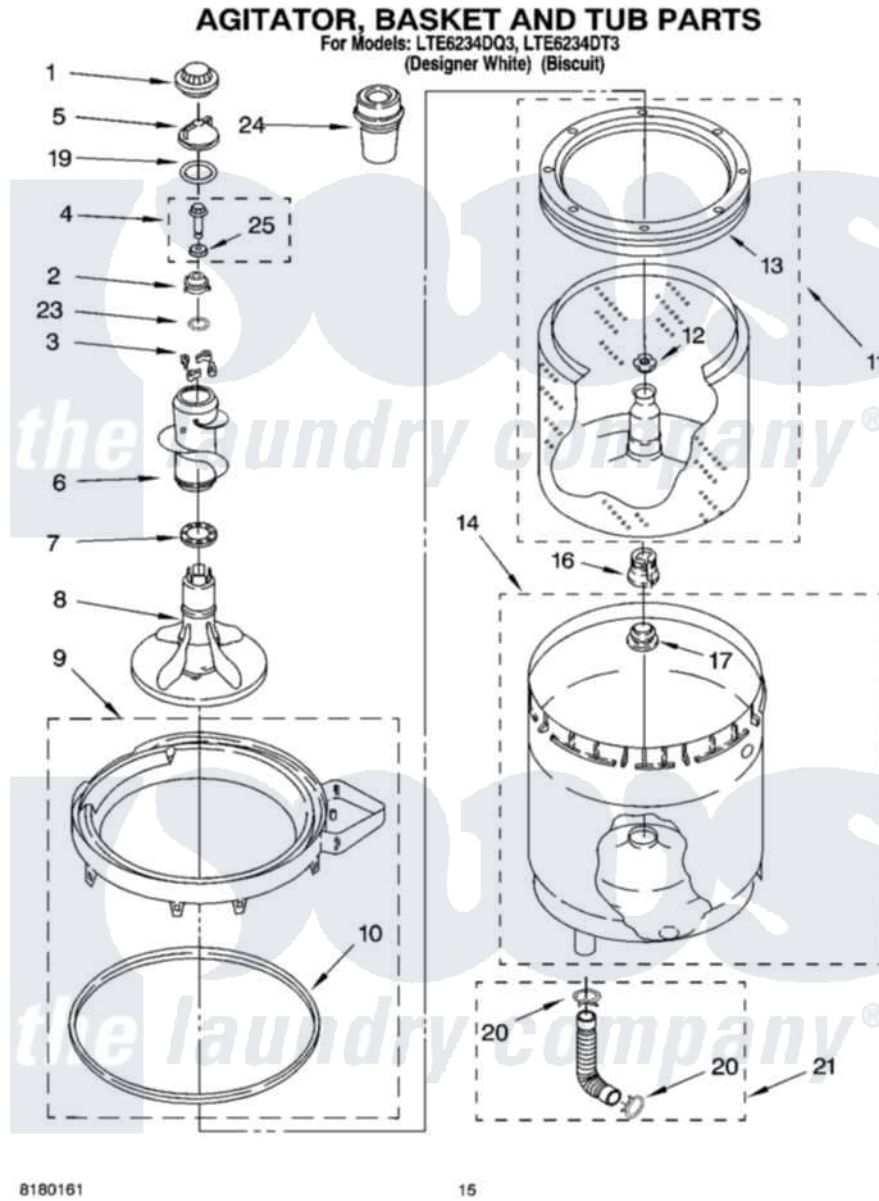

Whirlpool LTE6234DQ3 10 - AGITATOR, BASKET AND TUB PARTS

Whirlpool Residential Whirlpool LTE6234DQ3 Washer/Dryer Parts Parts Diagram 10 - AGITATOR, BASKET AND TUB PARTS

Click on the part number to view part

Item	Original Part Number	Replaced By	Status	Part Description
1	3355758			Cap, Agitator
2	3947410	285751		Dog-Agitator
3	3366877	80040		Dog-Agitator
4	358237			Screw And Washer
5	387094	285550		Cap
6	3349610			Mover, Agitator Clutch
7	3351014	285620		Washer
8	3349578			Agitator
9	8528150	W10445870		Ring-Tub
10	3976308			Gasket, Tub Ring
11	3979385	3352234		Basket And Balance Ring Assembly
12	21366			Nut, Spanner
13	8519788	387240		Ring, Balance
14	3349292			Tub
16	389140			Tub Block, Basket Drive

17	383727		Gasket, Centerpodt
19	3348855	W10072840	Fabric Softener
20	3363366	616099	Clamp
21	3951449	285871	Hose
23	64002		Seal, Agitator
24	3350834		Dispenser,
25	3949550		Washer