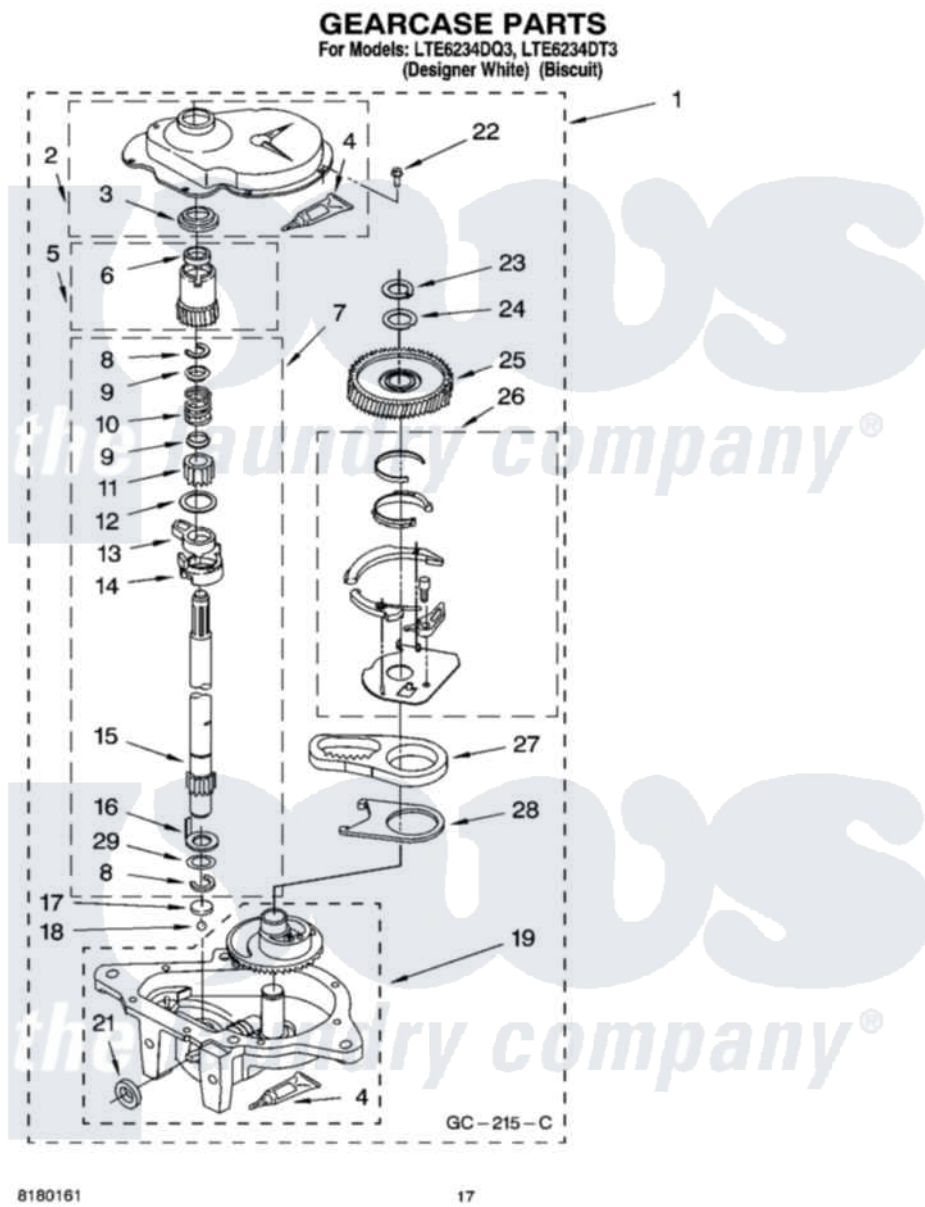

Whirlpool LTE6234DQ3 11 - GEARCASE PARTS

Whirlpool [Residential Whirlpool LTE6234DQ3 Washer/Dryer Parts](#) Parts Diagram 11 - GEARCASE PARTS
Click on the part number to view part

Item	Original Part Number	Replaced By	Status	Part Description
1	3360630	3360629		Gearcase
2	285202			Cover, Gearcase
3	3349985			Seal, Gearcase Cover
4	285195			Sealer Sealer, Gasket
5	63320	285362		Gear and Pinion
6	356427			Seal, Spin Pinion
7	389387			Shaft, Agitator
8	90369		Not Available	Ring, Retaining (2)
9	62677			Retainer, Spring
10	62676			Spring, Agitator
11	63273	285509		Shaft, Agitator
12	62619			Washer, Agitator Gear
13	62580	285206		Cam-Agitator
14	62581	285206		Cam-Agitator
15	285509			Shaft, Agitator
16	62618			Washer, Cam Thrust

17	16018	285205	Bearing
18	85529	285205	Bearing
19	389230	285515	Gearcase
21	285352		Seal Kit, Thrust Plug
22	3351614		Screw, Gearcase Cover Mounting
23	3362552	285765	Ring-Retr
24	285735	285766	Washer Kit, Thrust
25	62570	285362	Gear and Pinon
26	388253	999516	Shelf-Glas
27	3349296	8546456	Rack, Connecting
28	62621		Actuator, Shift
29	388815		Washer, Intermediate 1 3976263 Miscellaneous Parts Bag 2 3976300 Washer, Inlet Hose 3 3366913 Clamp, Hose