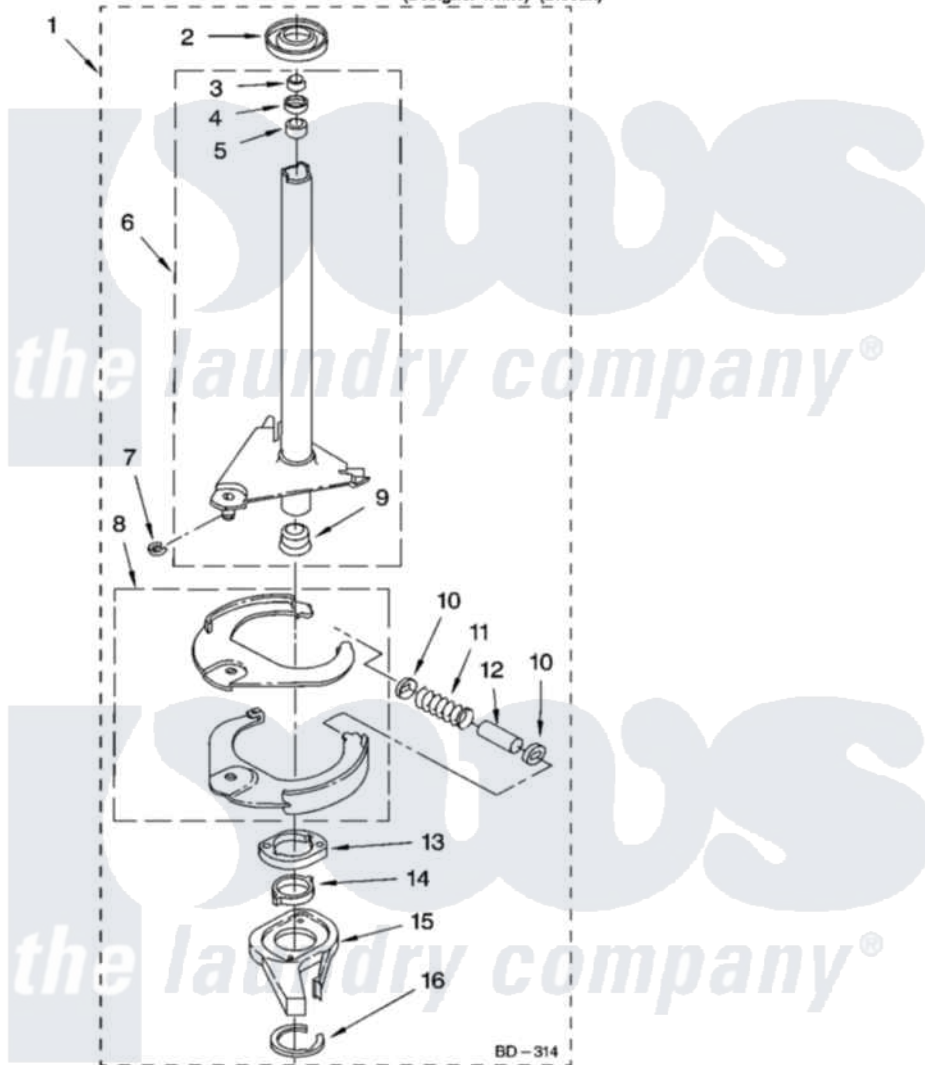

Whirlpool LTE6234DQ3 12 - BRAKE AND DRIVE TUBE PARTS

BRAKE AND DRIVE TUBE PARTS

For Models: LTE6234DQ3, LTE6234DT3
(Designer White) (Biscuit)

18

8180161

Whirlpool [Residential Whirlpool LTE6234DQ3 Washer/Dryer Parts](#) Parts Diagram 12 - BRAKE AND DRIVE TUBE PARTS

[Click on the part number to view part](#)

Item	Original Part Number	Replaced By	Status	Part Description
1	388951	285792		Basketdrive
2	62658			Ring, Thrust
3	91939			Seal, Shaft
4	356427			Seal, Spin Pinion
5	356937			Spacer, Drive Tube
6	64027	64208		Tube-Spin
7	64035	W10083190		Ring, Retaining
8	64232	285438		Shoe-Brake
9	62703	8546462		"T" Bearing, Spin Tube
10	62648	285658		Sleeve
11	62647		Not Available	Spring, Brake
12	62909	285658		Sleeve
13	63023	8546461		Cam, Brake Release
14	63022			Sleeve, Cam
15	64194	285790		Lining
16	90368	W10083200		Ring, Retaining

" N/A

Not Available

FOLLOWING PARTS NOT ILLUSTRATED

" [285208](#)

Lubricant