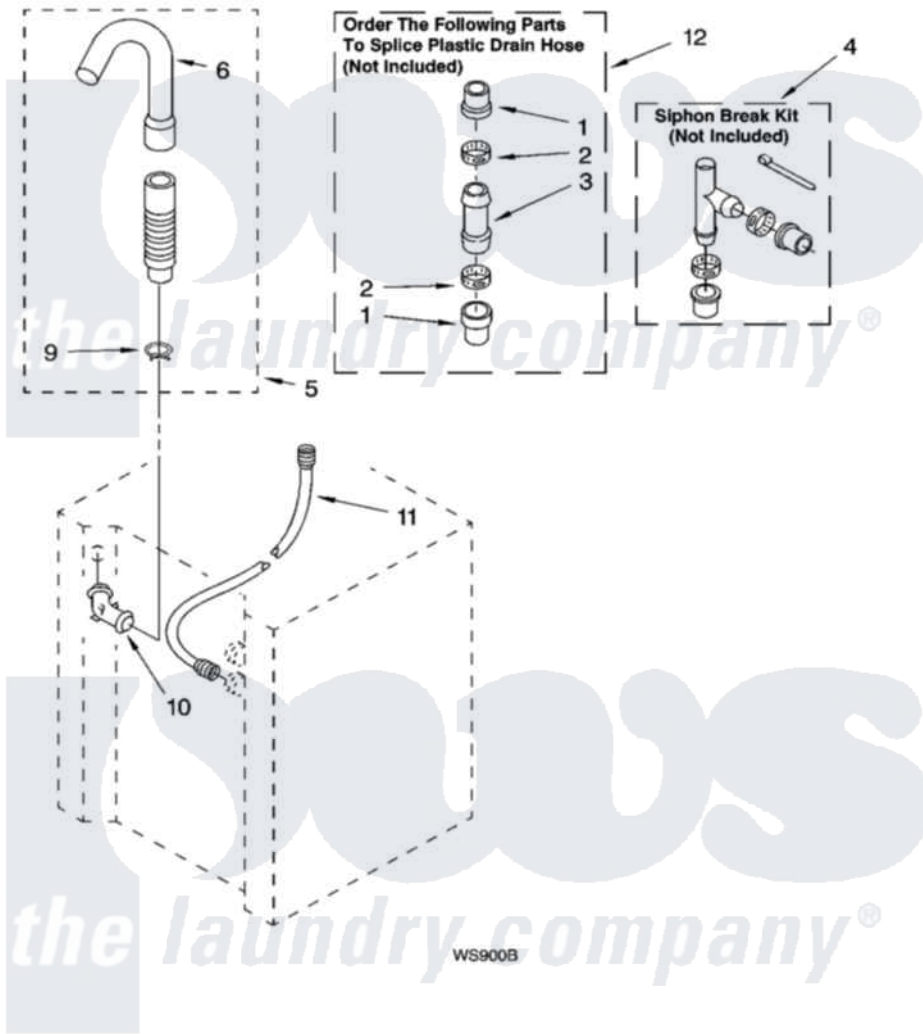

Whirlpool LTE6234DQ3 13 - WASHER WATER SYSTEM PARTS

WASHER WATER SYSTEM PARTS

For Models: LTE6234DQ3, LTE6234DT3
(Designer White) (Biscuit)

B180161

19

Whirlpool [Residential Whirlpool LTE6234DQ3 Washer/Dryer Parts](#) Parts Diagram 13 - WASHER WATER SYSTEM PARTS

[Click on the part number to view part](#)

Item	Original Part Number	Replaced By	Status	Part Description
1	285321			Water System Parts
2	65349	285655		Clamp, Hose
3	16272			Connector, Straight
4	285320			Water System Parts
5	661575	285664		Hose
"	661577	285666		Hose
6	3357027			Nozzle, Hose Drain
9	3357331			Clamp, Drain
10	356739	8557915		Connector, Hose
11	3354858	89503		Hose-Inlet
12	285442			Water System Parts