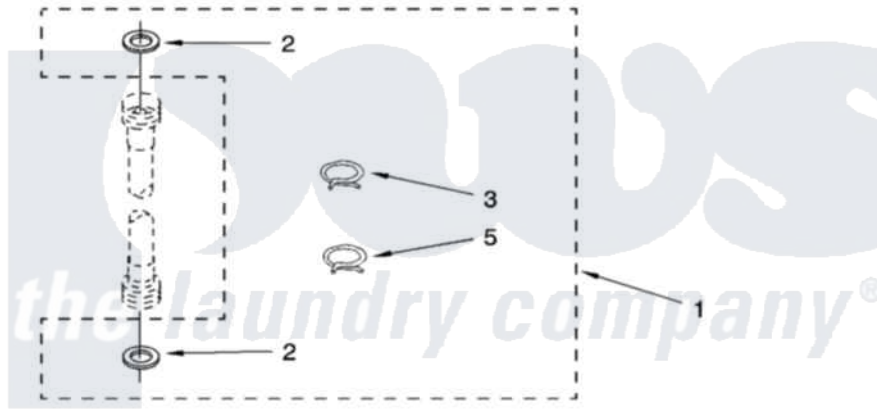

Whirlpool LTE6234DQ3 14 - MISCELLANEOUS PARTS - (OPTIONAL PARTS NOT INCLUDED)

MISCELLANEOUS PARTS

For Models: LTE6234DQ3, LTE6234DT3
(Designer White) (Biscuit)

Whirlpool [Residential Whirlpool LTE6234DQ3 Washer/Dryer Parts](#) Parts Diagram 14 - MISCELLANEOUS PARTS - (OPTIONAL PARTS NOT INCLUDED)
Click on the part number to view part

Item	Original Part Number	Replaced By	Status	Part Description
1	3356714	285609		Parts-Misc
2	16123			Washer Inlet-Hose Miscellaneous Parts Must be Ordered Separately.
3	356138			Clamp, Hose
5	3357331			Clamp, Drain
"	72017			Paint, Touch-Up
"	4392899			Paint, Touch-Up
"	350938			Paint, Pressurized Spray B
"	350930			Paint, Pressurized Spray B
"	4392901			Paint, Pressurized Spray
"	799344			Paint, Touch-Up)
"	4392900			Paint, Bulk)
"	N/A		Not Available	OIL
"	350572			Oil