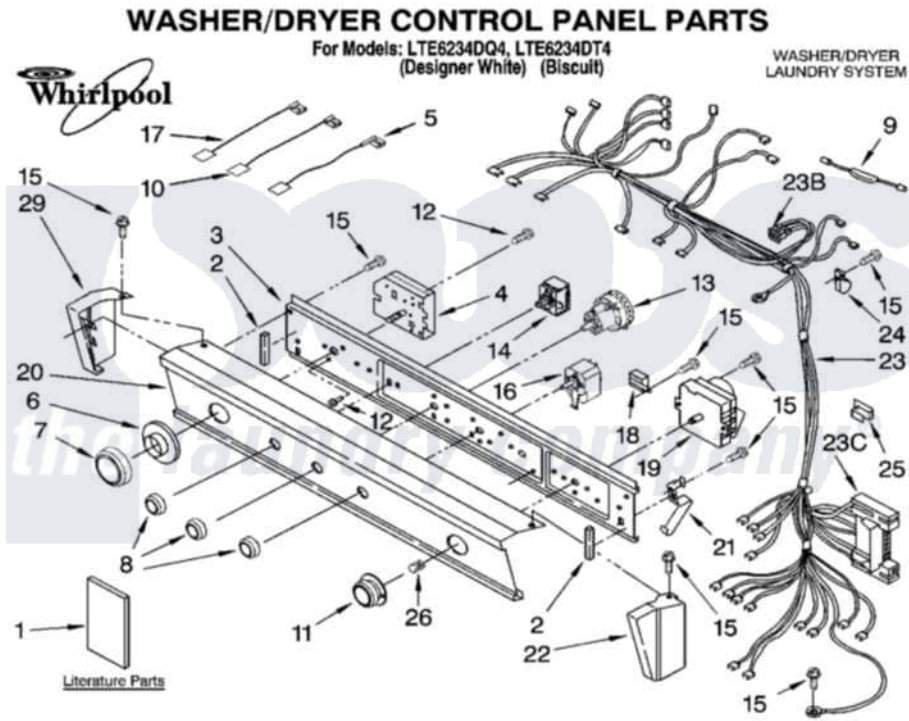

Whirlpool LTE6234DQ4 01 - WASHER/DRYER CONTROL PANEL PARTS

8-05 Litho in U.S.A. (LT)

1

Part No. 8180760

Whirlpool [Residential Whirlpool LTE6234DQ4 Washer/Dryer Parts](#) Parts Diagram 01 - WASHER/DRYER CONTROL PANEL PARTS

[Click on the part number to view part](#)

Item	Original Part Number	Replaced By	Status	Part Description
1	8577199		Not Available	Installation Instructions (English)
"	3397634		Not Available	Installation Instructions (Arabic)
"	3406880		Not Available	Installation Instructions (English)
"	3405528		Not Available	Use & Care Guide (Arabic)
"	8542752		Not Available	Sheet, Cycle Feature
"	8546674		Not Available	Wiring Diagram
"	8576493		Not Available	Energy Guide
2	3390688			Spacer- Foam Pad
3	8528583			Bracket, Control
4	3948357			Timer, Washer
5	3401674			Wire, Jumper
6	3957847		Not Available	Dial, (Washer) (White)
"	3957848		Not Available	Dial, (Washer) (Biscuit)
7	3957825			Knob, Timer

"	3957826		Knob, Timer
8	3957796		Knob, Control
"	3957797		Knob, Push-To-Start
9	3401078	279872	Resistor
10	3401684		Jumper, Wire
11	3957750		Knob, Timer
"	3957751		Knob, Timer
12	3400064		Screw, Timer Mounting
13	8546175	W10311356	Switch-WL
14	3405157		Switch, Temperature
15	90767		Screw, 8A X 3/8 HeX Washer Head Tapping
16	3404233		Switch, Push-To-Start
17	3393810		Jumper Wire
18	694419		Mini-Buzzer
19	3976569		Timer, Dryer
20	3396689		Panel, Control
"	3406828		Panel, Control
21	3389453		Bracket, Hinge
22	3389456		End Cap
"	3389462		End Cap
23	8299835	8576535	Harns-Wire
"	2154470		Receptacle,
"	3395683		Receptacle, Multi-Terminal
24	3390604		Clamp, Harness
25	3390422	W10134185	Clip, Harness
26	688805		Clip, Spring Knob
29	3389464		End Cap
"	3389470		End Cap