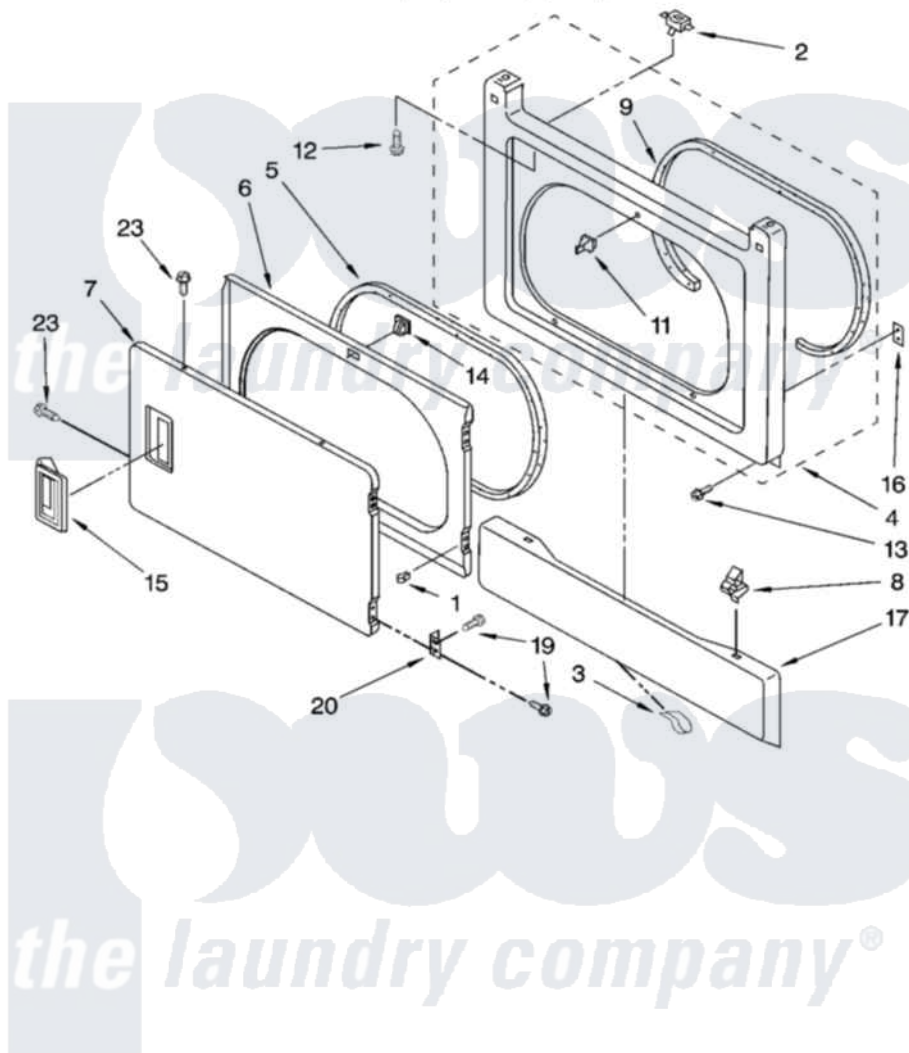

# Whirlpool LTE6234DQ4 02 - DRYER FRONT PANEL AND DOOR PARTS

## DRYER FRONT PANEL AND DOOR PARTS

For Models: LTE6234DQ4, LTE6234DT4  
(Designer White) (Biscuit)

2

8180760

Whirlpool Residential Whirlpool LTE6234DQ4 Washer/Dryer Parts Parts Diagram 02 - DRYER FRONT PANEL AND DOOR PARTS

Click on the part number to view part

| Item | Original Part Number    | Replaced By             | Status | Part Description    |
|------|-------------------------|-------------------------|--------|---------------------|
| 1    | <a href="#">3389249</a> |                         |        | Nut, Inner Door     |
| 2    | 3391901                 | <a href="#">3391902</a> |        | Switch, Door        |
| 3    | <a href="#">98234</a>   |                         |        | Clip, U-Bend        |
| 4    | 3392547                 | <a href="#">279718</a>  |        | Panel               |
| "    | 3977780                 | <a href="#">279938</a>  |        | Panel               |
| 5    | <a href="#">3390735</a> |                         |        | Seal, Door          |
| 6    | 3392563                 | <a href="#">280083</a>  |        | Door-Rear           |
| 7    | <a href="#">3387872</a> |                         |        | Door, Front         |
| "    | <a href="#">3387877</a> |                         |        | Door, Front         |
| 8    | <a href="#">3388229</a> |                         |        | Retainer, Toe Panel |
| 9    | <a href="#">3387242</a> |                         |        | Seal, Front Panel   |
| 11   | 696144                  | <a href="#">279570</a>  |        | Latch               |
| 12   | 697773                  | <a href="#">3395530</a> |        | Screw               |
| 13   | 3393008                 | <a href="#">308685</a>  |        | Side Trim )         |
| 14   | 3392538                 | <a href="#">279570</a>  |        | Latch               |
| 15   | <a href="#">3389522</a> |                         |        | Handle, Door        |