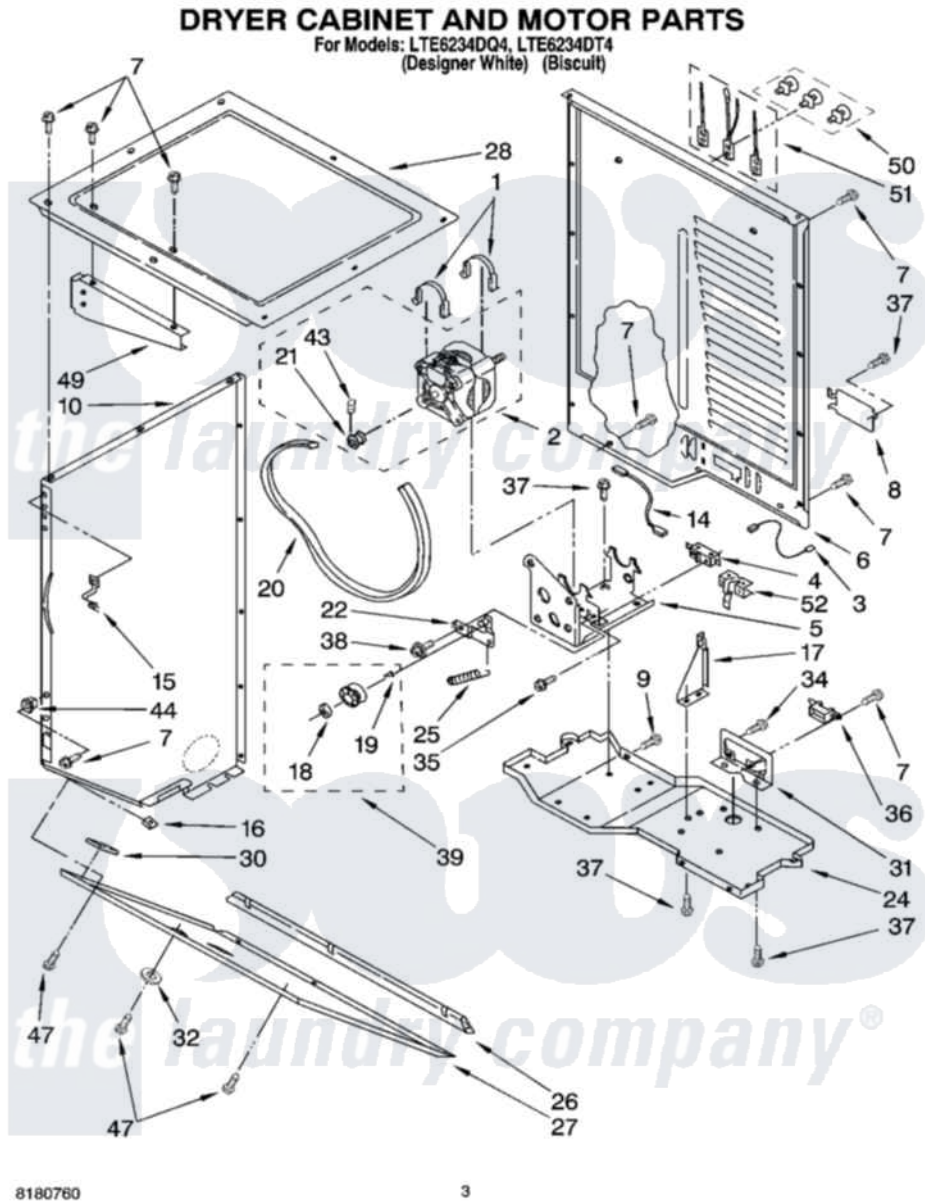

# Whirlpool LTE6234DQ4 03 - DRYER CABINET AND MOTOR PARTS

Whirlpool [Residential Whirlpool LTE6234DQ4 Washer/Dryer Parts](#) Parts Diagram 03 - DRYER CABINET AND MOTOR PARTS

[Click on the part number to view part](#)

Item	Original Part Number	Replaced By	Status	Part Description
1	<a href="#">660658</a>			Clamp, Motor Mounting 343481 685441
2	8538266	<a href="#">279811</a>		Motor-Drve
3	<a href="#">3398948</a>			Wire, Jumper
4	3394881	<a href="#">279782</a>		Switch-Lid
5	<a href="#">3388858</a>			Bracket, Motor
6	3389847	<a href="#">280039</a>		Panel
7	343641	<a href="#">681414</a>		Screw, 10AB X 1/2
8	3387673	<a href="#">279814</a>		Cover
9	8533974	<a href="#">4331106</a>		Screw, No.10-32 X 7/16
10	<a href="#">3389264</a>			Panel, Side
"	<a href="#">3389269</a>			Panel, Side )
"	<a href="#">3389256</a>			Panel, Side
"	<a href="#">3389261</a>			Panel, Side
14	<a href="#">3394081</a>			Wire, Broken Belt Switch
15	<a href="#">3389231</a>			Clip, Front Panel