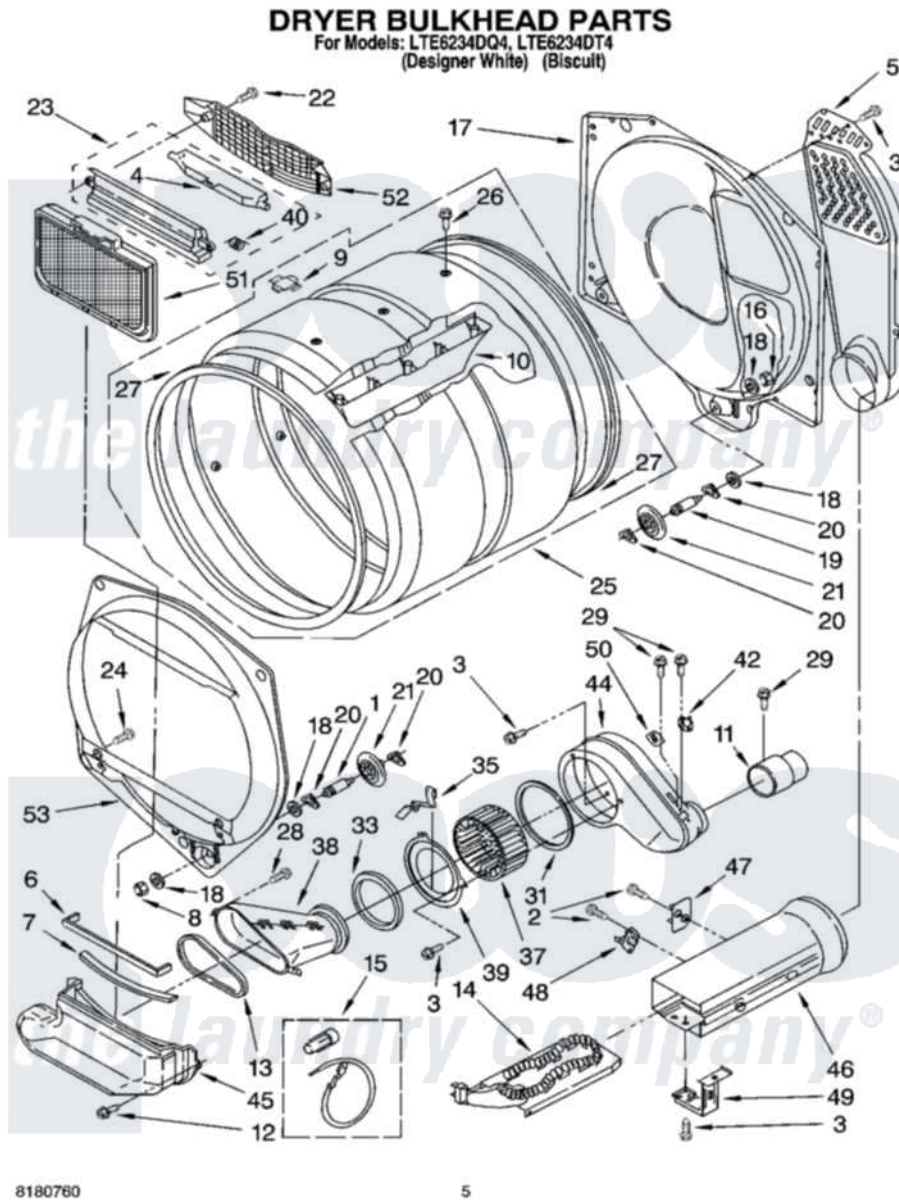

Whirlpool LTE6234DQ4 04 - DRYER BULKHEAD PARTS

Whirlpool [Residential Whirlpool LTE6234DQ4 Washer/Dryer Parts](#) Parts Diagram 04 - DRYER BULKHEAD PARTS
Click on the part number to view part

Item	Original Part Number	Replaced By	Status	Part Description
1	3399508	W10359271		Shaft, Drum Roller Threads
2	90767			Screw, 8A X 3/8 HeX Washer Head Tapping
3	343641	681414		Screw, 10AB X 1/2
4	3394984	8563758		Door, Lint Screen
5	697354	3387911		Duct-Air
6	697813			Seal, Outlet Housing
7	3391906			Seal, Lint Duct
8	3359452			Nut, Lock
9	8066086			Plug, Drum Hole
10	3389449	279982		Baffle-Drum
11	3390461	279823		Side Exhaust Extension Kit
12	3390647	488729		Screw
13	3391685	697770		Seal, Cover Plate Blower Housing
14	3387749			Element, Heater
15	279457			Wire Kit, Terminal

16	3387709		Nut, 3/8-16
17	3387809		Bulkhead, Rear
18	3387459	W10080960	Washer, Support
19	3399509	W10359272	Shaft, Roller Drum Threads
20	690997		Washer, Thrust
21	8536973	W10314173	Support
22	3357011	308685	Side Trim)
23	3394985	8563755	Housing, Outlet Assembly
24	695240	488729	Screw
25	3389448		Assembly, Drum
26	97787	W10109200	Screw, Baffle Mounting
27	697694	280114	Seal
28	3387230		Screw, 10-16 X 13/16
29	3390646	W10139210	Screw, 8-18 X 5/16
31	697770		Seal, Cover Plate Blower Housing
33	8566209		Seal, Transition Duct
35	3390935		Clip, Duct Locator
37	697772		Wheel, Blower
38	3389445	279704	Duct-Trans
39	697366	279780	Cover
40	3394986		Spring, Lint Screen Door
42	3387134		Thermostat, Internal-Bias
44	8544363		Housing, Blower
45	3388909	279700	Duct-Lint
46	697715	3392537	Box, Heater
47	3977394	279769	Cutoff-Tml
48	3390291		Thermostat, High Limit 250F
49	3389647		Bracket, Heater Mounting
50	3403607		Thermal Limiter
51	3389644		Screen, Lint
52	8299979		Grill, Outlet Screen Door
53	697557		Bulkhead, Front