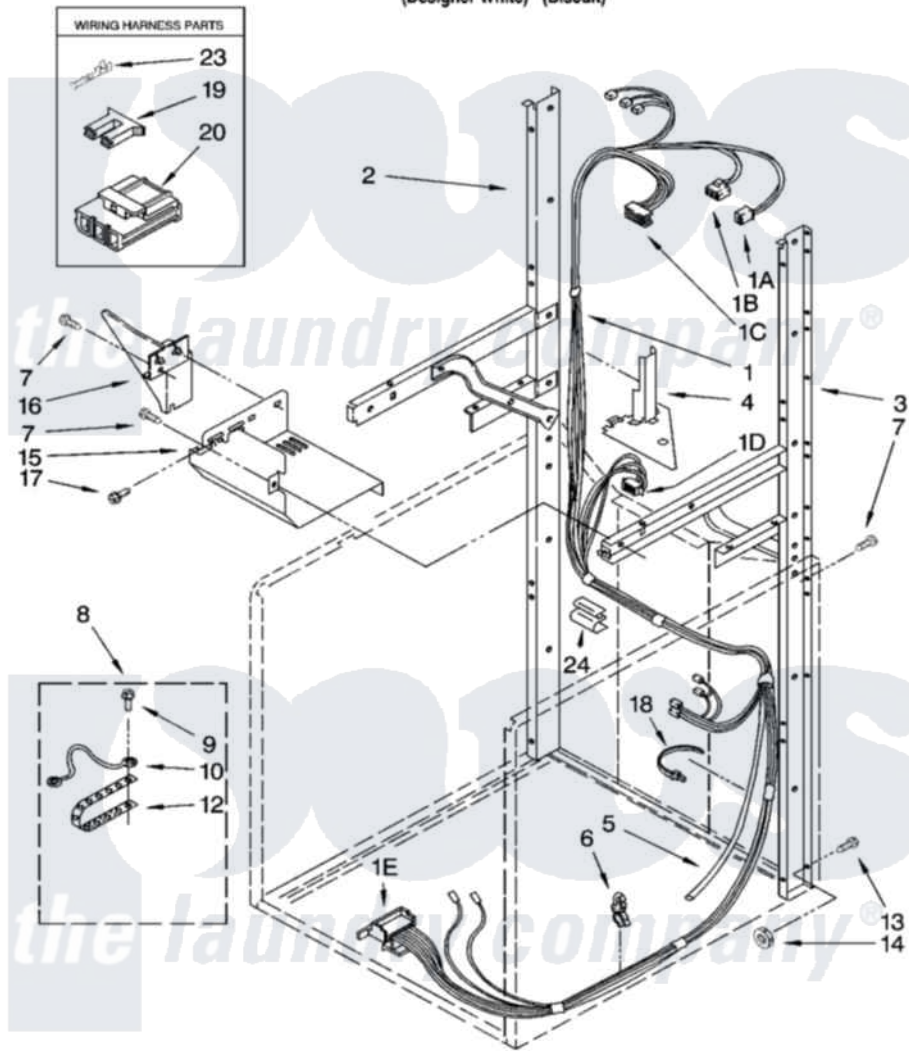

# Whirlpool LTE6234DQ4 05 - DRYER SUPPORT AND WASHER HARNESS PARTS

## DRYER SUPPORT AND WASHER HARNESS PARTS

For Models: LTE6234DQ4, LTE6234DT4  
(Designer White) (Biscuit)

8180760

7

Whirlpool [Residential Whirlpool LTE6234DQ4 Washer/Dryer Parts](#) Parts Diagram 05 - DRYER SUPPORT AND WASHER HARNESS PARTS

[Click on the part number to view part](#)

Item	Original Part Number	Replaced By	Status	Part Description
1	<a href="#">8299848</a>			Harness - Washer 1a 3350130 Plug, 3 Way 1B 3347243 Connector, 5 Way 1C 352089 Block, Disconnect - Timer 1D 3350211 Receptacle
"	<a href="#">3350130</a>			Plug, Terminal
"	<a href="#">3347243</a>			Block, Disconnect
"	<a href="#">352089</a>			Timer, Block Disconnect
"	3350211		Not Available	Receptacle, 3 Way
"	<a href="#">62505</a>			Block, Disconnect
2	<a href="#">3388851</a>			Channel Assembly
3	<a href="#">3388850</a>			Channel Assembly
4	<a href="#">3390609</a>			Shield, Harness
5	<a href="#">8545438</a>			Hose, Pressure Switch
6	<a href="#">8281256</a>			Clip, Harness
7	343641	<a href="#">681414</a>		Screw, 10AB X 1/2

8	<a href="#">685463</a>		Kit, Grounding Plug, Dryer Side Panel
9	8533971	<a href="#">90767</a>	Screw, 8A X 3/8 HeX Washer Head Tapping
10	<a href="#">685449</a>		Wire, Ground
12	<a href="#">22965</a>		Strap, Grounding
13	3400300	<a href="#">Y015627</a>	Screw- Hex
14	3393930	<a href="#">4342911</a>	Nut
15	<a href="#">3394350</a>		Shield, Front
16	<a href="#">3390336</a>		Shield, Thermostat
17	3393008	<a href="#">308685</a>	Side Trim )
18	<a href="#">3391249</a>		Cable Tie, Push Mount
19	<a href="#">3354925</a>		Block, Connector
20	<a href="#">3360056</a>		Connector
23	94613	<a href="#">596797</a>	Terminal
"	<a href="#">94614</a>		Terminal
24	<a href="#">63523</a>		Harness, Protector