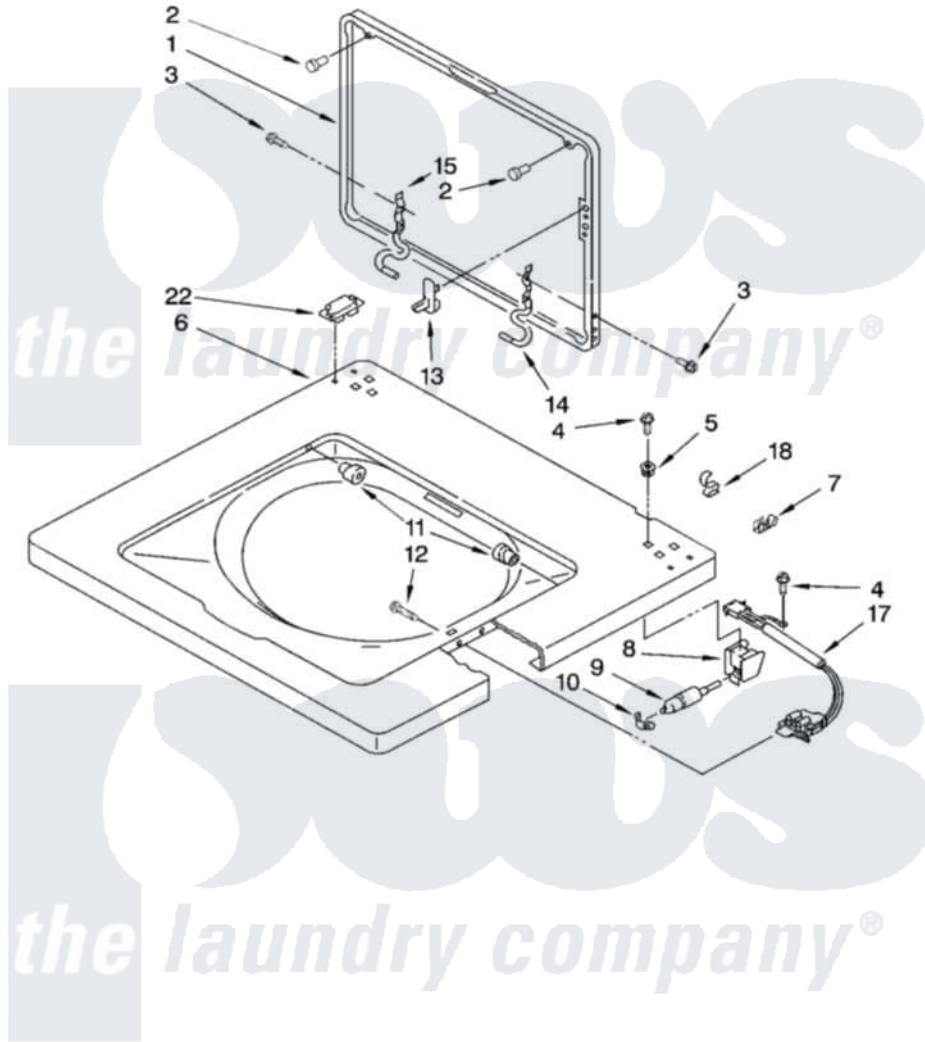

Whirlpool LTE6234DQ4 06 - WASHER TOP AND LID PARTS

WASHER TOP AND LID PARTS

For Models: LTE6234DQ4, LTE6234DT4
(Designer White) (Biscuit)

8180760

9

Whirlpool [Residential Whirlpool LTE6234DQ4 Washer/Dryer Parts](#) Parts Diagram 06 - WASHER TOP AND LID PARTS
Click on the part number to view part

Item	Original Part Number	Replaced By	Status	Part Description
1	3351652	W10193874		Lid
"	3351666	3957566		Lid
2	9724509			Bumper, Lid
3	3351355	W10119828		Screw, Lid Hinge Mounting
4	343641	681414		Screw, 10AB X 1/2
5	692400			Nut, Push-In
6	3349798			Top, Console
"	3349803			Top, Console
7	357572	W10113937		Clip, Grounding
8	3354020			Bracket, Mounting
9	3350152			Retainer, Lid Assembly
10	3350828			Clip-Cylinder Retainer
11	21258			Bearing, Lid Hinge
12	3356311			Screw And Washer, Lid Switch Shield
13	358684			Strike, Lid Switch
14	3350101			Hinge, RH

15	3350102		Hinge, L.H.
17	3355458		Switch, Lid
18	90016		Clip, Pressure Switch Hose
22	3390481	W10134768	Locator, Top