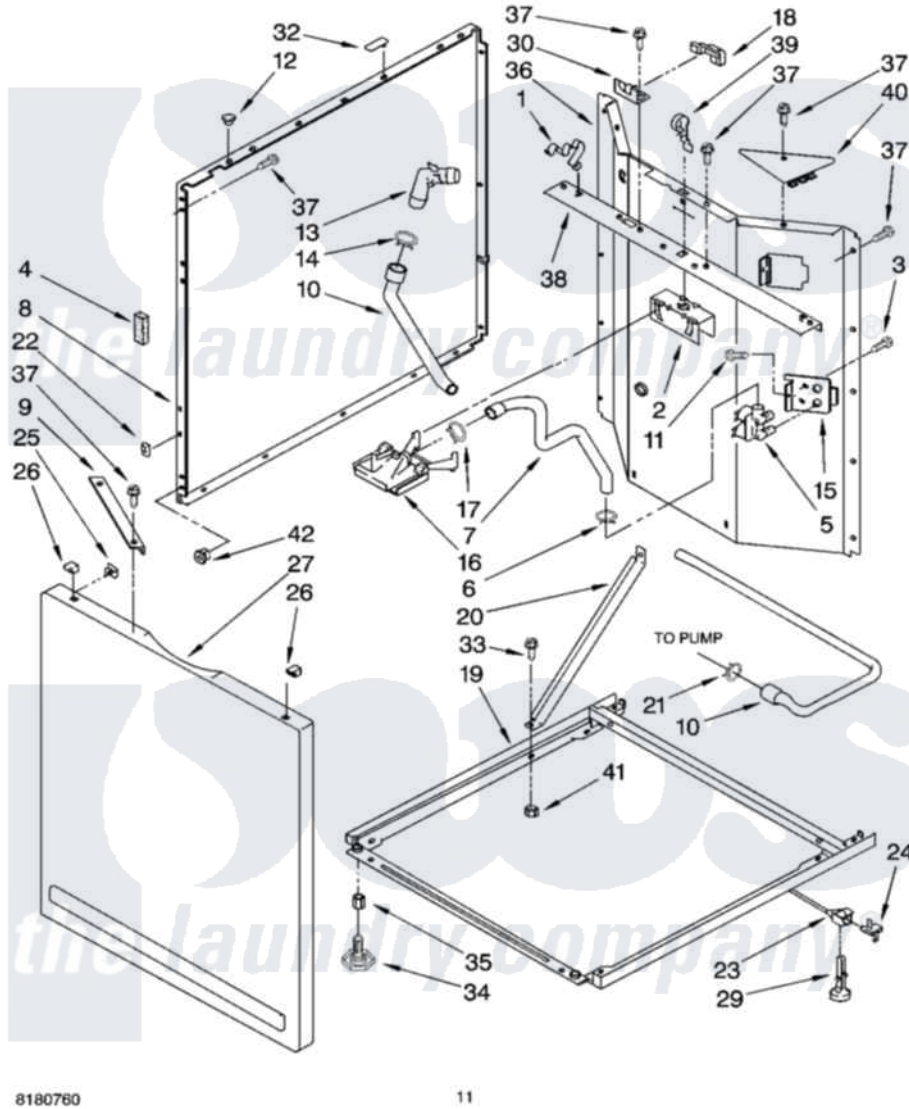

Whirlpool LTE6234DQ4 07 - WASHER CABINET PARTS

WASHER CABINET PARTS

For Models: LTE6234DQ4, LTE6234DT4
(Designer White) (Biscuit)

8180760

11

Whirlpool Residential Whirlpool LTE6234DQ4 Washer/Dryer Parts Parts Diagram 07 - WASHER CABINET PARTS
Click on the part number to view part

Item	Original Part Number	Replaced By	Status	Part Description
1	3349770			Clip, Spring Top
2	3349768			Bracket, Vacuum
3	62863	3390631		Screw, 10-16 X 3/8
4	3350013			Foam
5	8546060	3952162		Valve
6	370451	596669		Clamp, Manifold
7	3352236			Hose, Water Inlet
8	3349455			Panel, Side
"	3349460			Panel, Side
9	3350745			Brace, Front Panel
10	3353841			Hose, Drain
11	9740848			Screw, Mixing Valve Mounting
12	660975			Plug, Top To Cabinet
13	8557915			Connector, Hose
14	356138			Clamp, Hose
15	3349673			Bracket, Valve

16	387606	3360977	Break-Vac
17	371503	596669	Clamp, Manifold
18	3350145		Shield, Lid Switch
19	3402724		Base, Cabinet
20	3388857		Bracket, Base
21	371507	371502	Clamp, Hose
22	3394083		Clip, Front Panel
23	3349311		Link, Leveling
24	359364		Clip, Leveling Mechanism
25	98234		Clip, U-Bend
26	345670		Lock, Top
27	3349499		Panel, Front
"	3349504		Panel, Front
29	358594		Foot, Rear
30	3350144		Bracket, Lid Switch
32	352292		Nut, Push-In
33	3400300	Y015627	Screw- Hex
34	389102	W10001130	Foot, Leveling
35	3400917		Nut, Jam
36	3349493		Panel, Rear
37	343641	681414	Screw, 10AB X 1/2
38	3349697		Rail, Back Top
39	3350135		Spring, Lever Bracket
40	3390608		Shield, Corner Right Rear
41	3393930	4342911	Nut
42	352292		Nut, Push-In