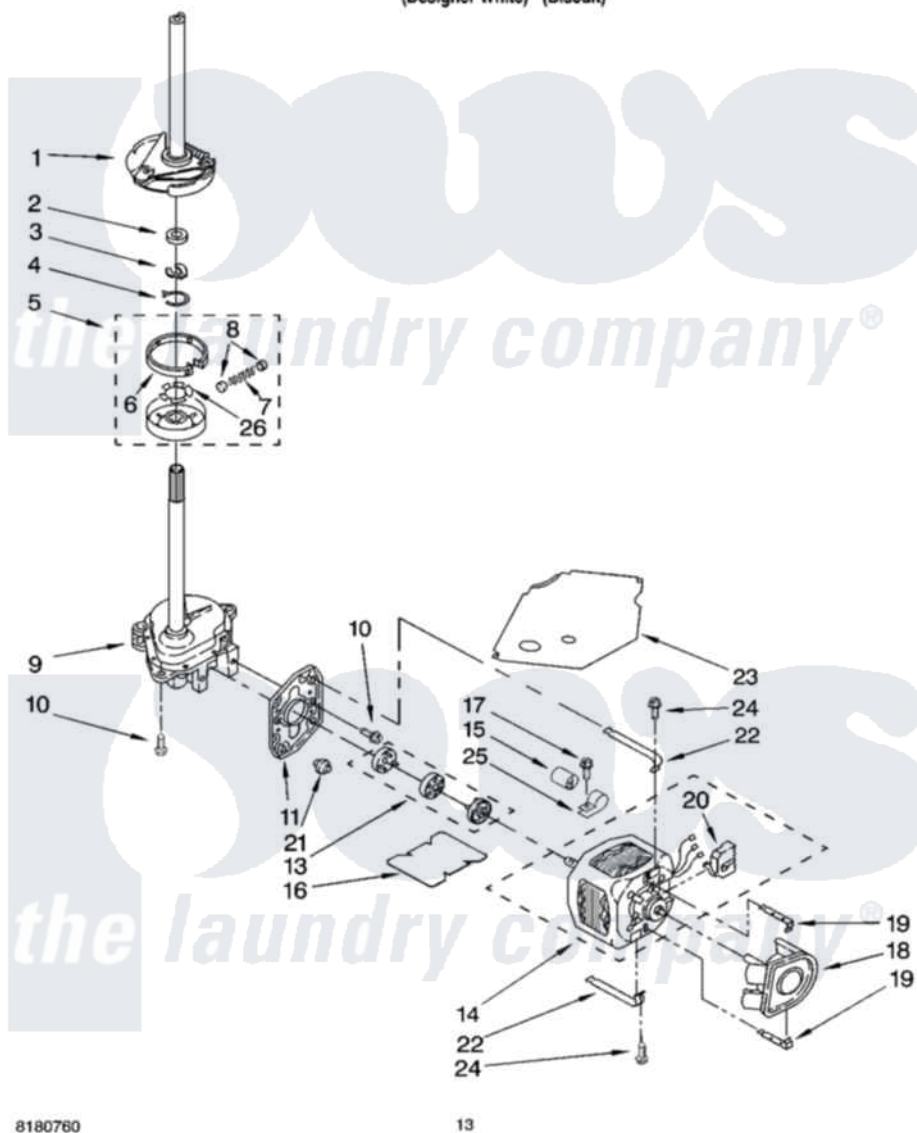

Whirlpool LTE6234DQ4 08 - BRAKE, CLUTCH, GEARCASE, MOTOR AND PUMP PARTS

BRAKE, CLUTCH, GEARCASE, MOTOR AND PUMP PARTS

For Models: LTE6234DQ4, LTE6234DT4
(Designer White) (Biscuit)

8180760

13

Whirlpool [Residential Whirlpool LTE6234DQ4 Washer/Dryer Parts](#) Parts Diagram 08 - BRAKE, CLUTCH, GEARCASE, MOTOR AND PUMP PARTS
Click on the part number to view part

Item	Original Part Number	Replaced By	Status	Part Description
1	388951	285792		Basketdrive
2	63292			Washer, Spin Tube Thrust
3	62697	W10080230		Ring, Spin Tube Support
4	63283	285353		Ring
5	3951311	285785		Clutch
6	3951308	285790		Lining
7	3946792			Spring And Damper Assembly
8	62646			Cap, Clutch Spring
9	8532118	3360629		Gearcase
10	3357334	3400516		Screw Anti-Rattle
11	62611			Plate, Motor Mount To Gearcase
13	3364003	285753A		Coupling
14	661600			Motor, Main Drive
15	661606	8572717		Capacitor, Motor Start

16	8316060		Shield, Tub To Motor
17	62863	3390631	Screw, 10-16 X 3/8
18	3363892		Pump, Complete
19	8546127		Retainer, Pump
20	62850	8529896	Switch, Main Drive Motor
21	62691		Grommet, Motor
22	3349637	W10086010	Retainer, Motor
23	3362089		Shield, Tub To Motor
24	3387485	273556	Screw, 10-16 X 5/8
25	357030		Clamp, Capacitor
26	3355454		Clip, Main Drive