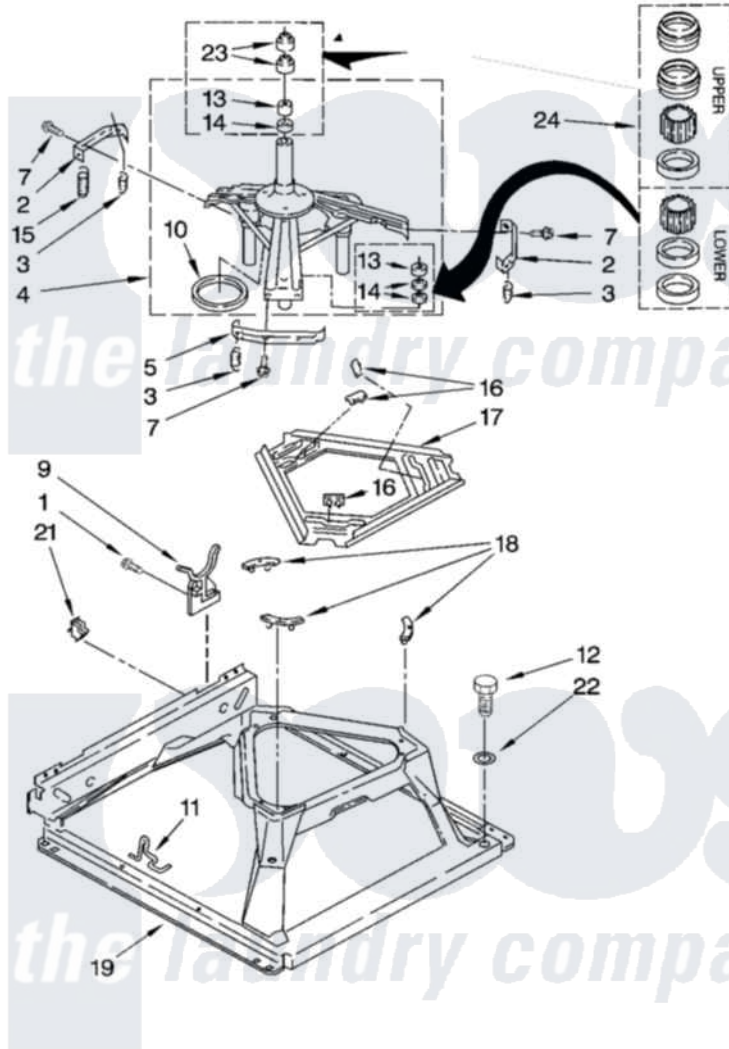

Whirlpool LTE6234DQ4 09 - MACHINE BASE PARTS

MACHINE BASE PARTS

For Models: LTE6234DQ4, LTE6234DT4
(Designer White) (Biscuit)

14

8180760

Whirlpool [Residential Whirlpool LTE6234DQ4 Washer/Dryer Parts](#) Parts Diagram 09 - MACHINE BASE PARTS
Click on the part number to view part

Item	Original Part Number	Replaced By	Status	Part Description
1	343641	681414		Screw, 10AB X 1/2
2	64067			Bracket, Spring Outer
3	63907			Spring, Suspension
4	8575214	280184		Support
5	64065			Bracket, Spring Outer
7	3400076			Screw, Bracket Mounting
9	3350506			Retainer, Hose
10	63134			Ring, Sound Deadening
11	63806	W10145155		Retainer, Suspension Spring
12	3400501			Screw, 5/16-18 X 1 3/32
13	3347047	8546455		Bearing, Centerpost
14	357409	359449		Seal, Agitator Shaft
15	388492	W10250667		Spring, Counterweight
16	62568	285219		Pad
17	3946509			Plate, Suspension
18	3363660	285744		Pad

19	3349343		Base Assembly
21	3349749		Restrainer, Base
22	3349340		Washer
23	356934	8577376	Seal, Centerpost
24	285203		Centerpost Bearing Kit