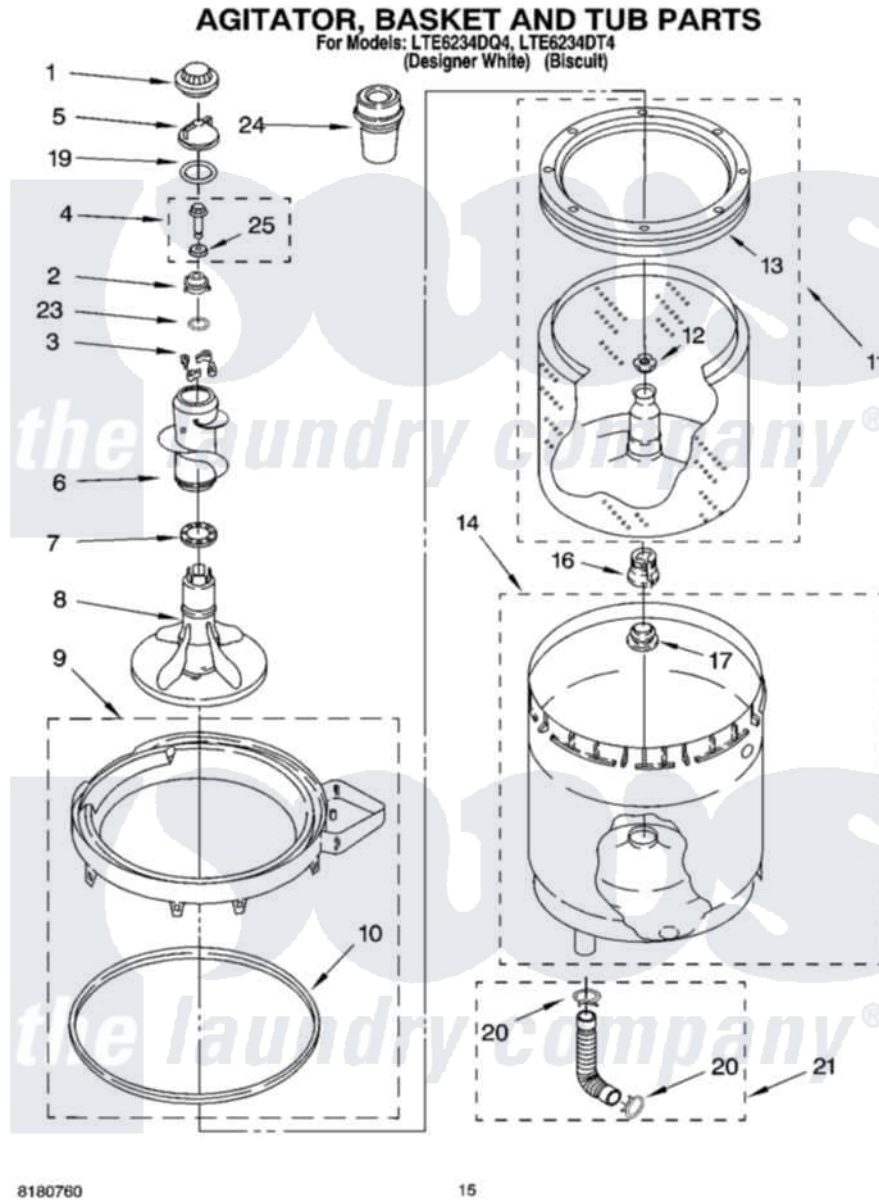

Whirlpool LTE6234DQ4 10 - AGITATOR, BASKET AND TUB PARTS

8180760

15

Whirlpool [Residential Whirlpool LTE6234DQ4 Washer/Dryer Parts](#) Parts Diagram 10 - AGITATOR, BASKET AND TUB PARTS

[Click on the part number to view part](#)

Item	Original Part Number	Replaced By	Status	Part Description
1	3355758			Cap, Agitator
2	3947410	285751		Dog-Agitator
3	3366877	80040		Dog-Agitator
4	358237			Screw And Washer
5	387094	285550		Cap
6	3349610			Mover, Agitator Clutch
7	3351014	285620		Washer
8	3349578			Agitator
9	8528150	W10445870		Ring-Tub
10	3976308			Gasket, Tub Ring
11	3979385	3352234		Basket And Balance Ring Assembly
12	21366			Nut, Spanner
13	8519788	387240		Ring, Balance
14	3349292			Tub
16	389140			Tub Block, Basket Drive

17	383727		Gasket, Centerpodt
19	3348855	W10072840	Fabric Softener
20	3363366	616099	Clamp
21	3951449	285871	Hose
23	64002		Seal, Agitator
24	3350834		Dispenser,
25	3949550		Washer