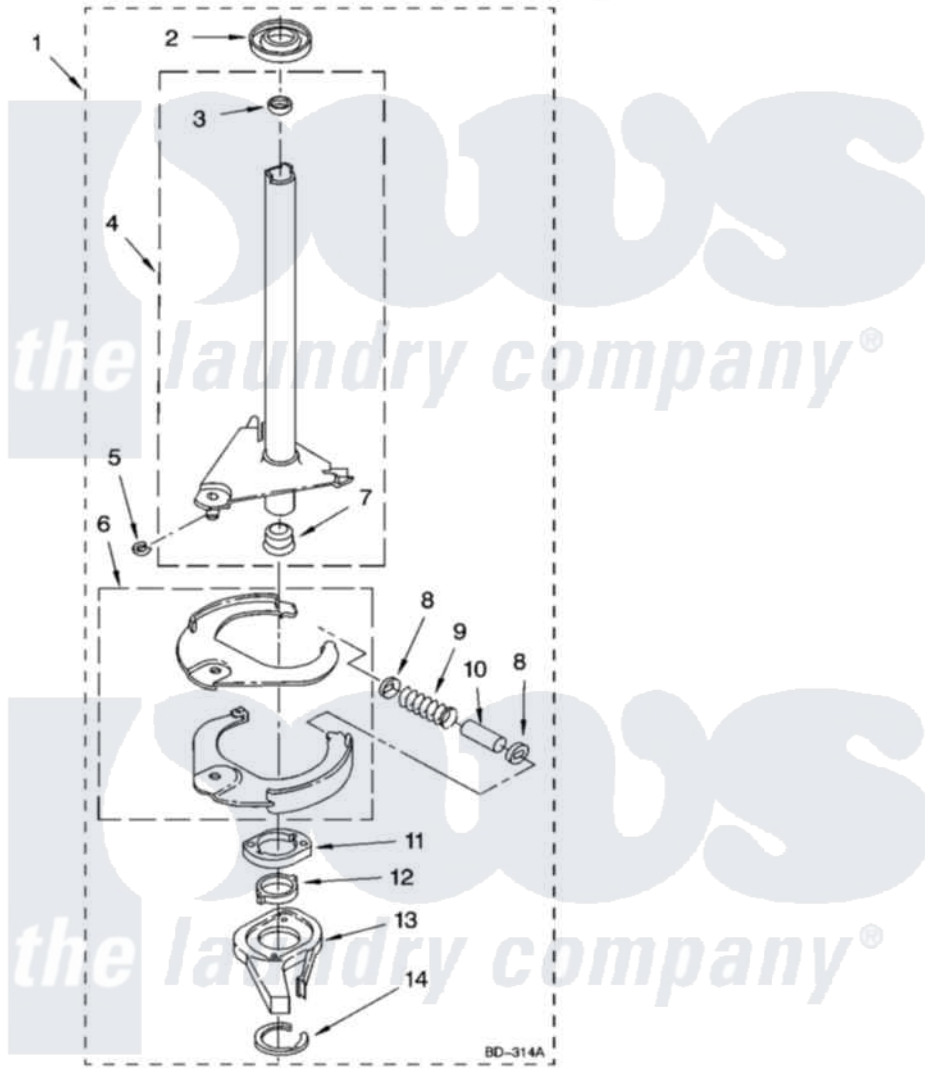

Whirlpool LTE6234DQ4 12 - BRAKE AND DRIVE TUBE PARTS

BRAKE AND DRIVE TUBE PARTS

For Models: LTE6234DQ4, LTE6234DT4
(Designer White) (Biscuit)

18

8180760

Whirlpool Residential Whirlpool LTE6234DQ4 Washer/Dryer Parts Parts Diagram 12 - BRAKE AND DRIVE TUBE PARTS

Click on the part number to view part

Item	Original Part Number	Replaced By	Status	Part Description
1	388951	285792		Basketdrive
2	62658			Ring, Thrust
3	356427			Seal, Spin Pinion
4	64027	64208		Tube-Spin
5	64035	W10083190		Ring, Retaining
6	64232	285438		Shoe-Brake
7	62703	8546462		"T" Bearing, Spin Tube
8	3353956	285658		Sleeve
9	62647		Not Available	Spring, Brake
10	3355360	285658		Sleeve
11	661516	8546461		Cam, Brake Release
12	63022			Sleeve, Cam
13	64194	285790		Lining
14	90368	W10083200		Ring, Retaining
"	BLANK		Not Available	Following Parts Not Illustrated
"	285208			Lubricant