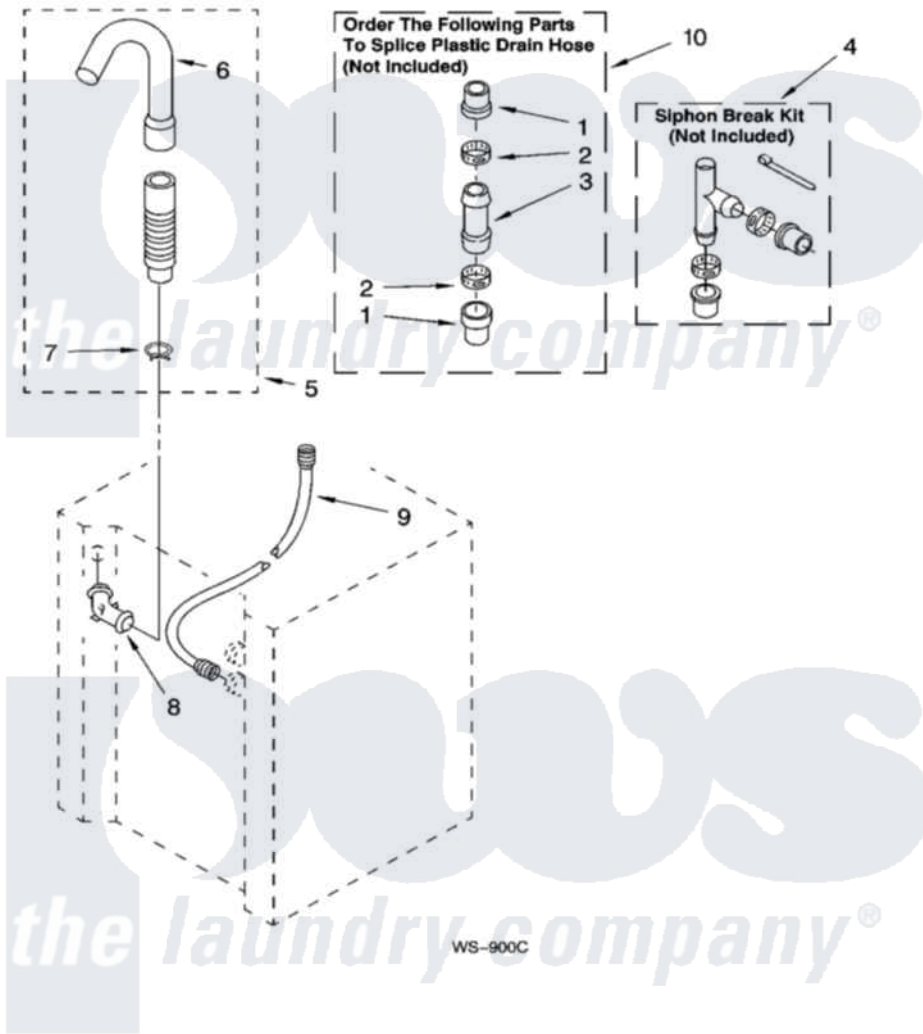

Whirlpool LTE6234DQ4 13 - WATER SYSTEM PARTS

WATER SYSTEM PARTS

For Models: LTE6234DQ4, LTE6234DT4
(Designer White) (Biscuit)

8180760

19

Whirlpool [Residential Whirlpool LTE6234DQ4 Washer/Dryer Parts](#) Parts Diagram 13 - WATER SYSTEM PARTS
Click on the part number to view part

Item	Original Part Number	Replaced By	Status	Part Description
1	285321			Water System Parts
2	65349	285655		Clamp, Hose
3	16272			Connector, Straight
4	285320			Water System Parts
5	661575	285664		Hose
"	8066182	W10108350		Hose, Corrugated Plastic Drain
"	661577	285666		Hose
6	3357027			Nozzle, Hose Drain
7	3357331			Clamp, Drain
8	356739	8557915		Connector, Hose
9	3354858	89503		Hose-Inlet
10	285442			Water System Parts