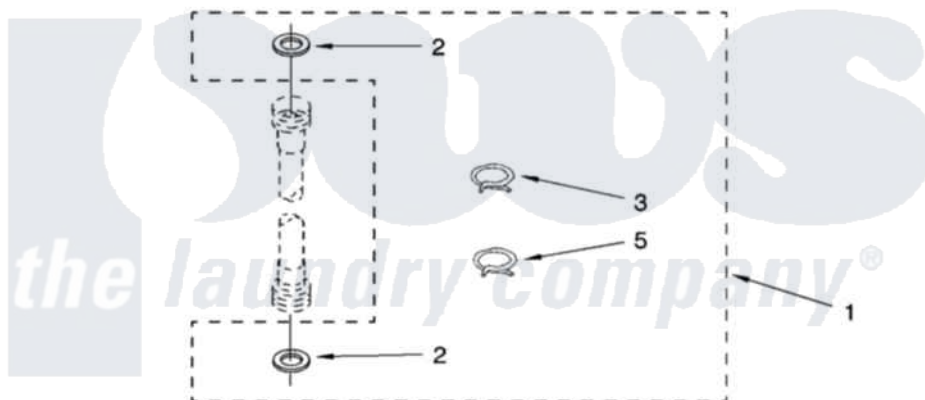

Whirlpool LTE6234DQ4 14 - MISCELLANEOUS PARTS, OPTIONAL PARTS
(NOT INCLUDED)

MISCELLANEOUS PARTS

For Models: LTE6234DQ4, LTE6234DT4
(Designer White) (Biscuit)

Whirlpool [Residential Whirlpool LTE6234DQ4 Washer/Dryer Parts](#) Parts Diagram 14 - MISCELLANEOUS PARTS,
OPTIONAL PARTS (NOT INCLUDED)
[Click on the part number to view part](#)