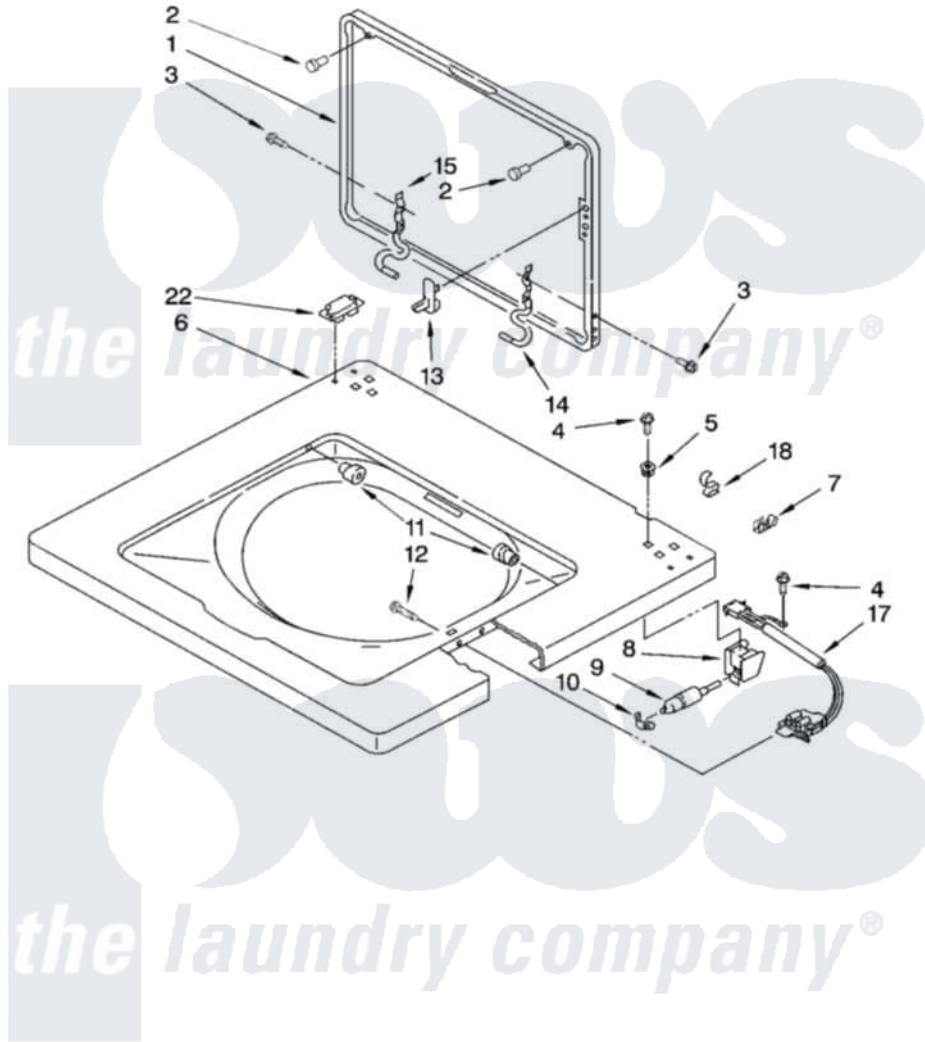

Whirlpool LTE6234DQ6 06 - WASHER TOP AND LID PARTS

WASHER TOP AND LID PARTS

For Models: LTE6234DQ6, LTE6234DT6
(Designer White) (Biscuit)

W10116721

9

Whirlpool [Residential Whirlpool LTE6234DQ6 Washer/Dryer Parts](#) Parts Diagram 06 - WASHER TOP AND LID PARTS
Click on the part number to view part

Item	Original Part Number	Replaced By	Status	Part Description
1	3351652	W10193874		Lid
"	3351666	3957566		Lid
2	9724509			Bumper, Lid
3	3351355	W10119828		Screw, Lid Hinge Mounting
4	343641	681414		Screw, 10AB X 1/2
5	692400			Nut, Push-In
6	3349798			Top, Console
"	3349803			Top, Console
7	357572	W10113937		Clip, Grounding
8	3354020			Bracket, Mounting
9	3350152			Retainer, Lid Assembly
10	3350828			Clip-Cylinder Retainer
11	21258			Bearing, Lid Hinge
12	3356311			Screw And Washer, Lid Switch Shield
13	358684			Strike, Lid Switch
14	3350101			Hinge, RH

15	3350102		Hinge, L.H.
17	3355458		Switch, Lid
18	90016		Clip, Pressure Switch Hose
22	3390481	W10134768	Locator, Top