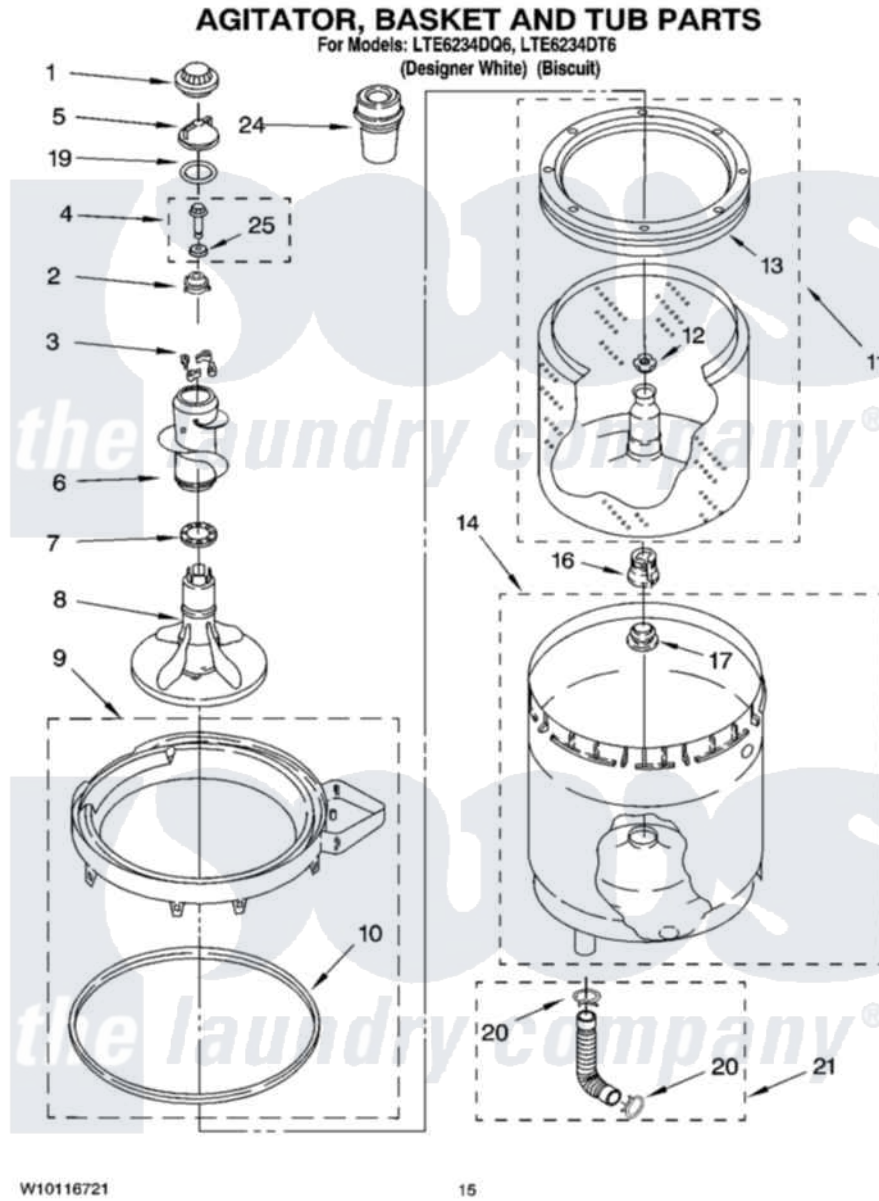

Whirlpool LTE6234DQ6 10 - AGITATOR, BASKET AND TUB PARTS

Whirlpool Residential Whirlpool LTE6234DQ6 Washer/Dryer Parts Parts Diagram 10 - AGITATOR, BASKET AND TUB PARTS

Click on the part number to view part

Item	Original Part Number	Replaced By	Status	Part Description
1	3355758			Cap, Agitator
2	3947410	285751		Dog-Agitator
3	3366877	80040		Dog-Agitator
4	358237			Screw And Washer
5	387094	285550		Cap
6	3349610			Mover, Agitator Clutch
7	3351014	285620		Washer
8	3349578			Agitator
9	8528150	W10445870		Ring-Tub
10	3976308			Gasket, Tub Ring
11	3979385	3352234		Basket And Balance Ring Assembly
12	21366			Nut, Spanner
13	8519788	387240		Ring, Balance
14	3349292			Tub
16	389140			Tub Block, Basket Drive

17	383727		Gasket, Centerpodt
19	3348855	W10072840	Fabric Softener
20	3363366	616099	Clamp
21	3951449	285871	Hose
24	3350834		Dispenser,
25	3949550		Washer