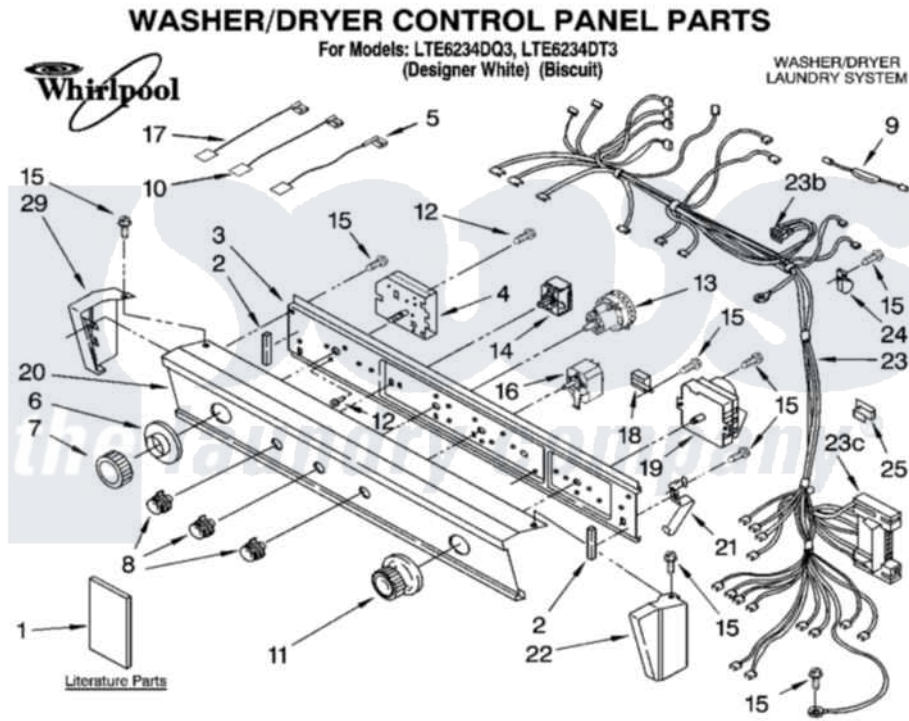

# Whirlpool LTE6234DT3 01 - WASHER/DRYER CONTROL PANEL PARTS

10-03 Litho in U.S.A. (djc)

1

Part No. 8180161

Whirlpool [Residential Whirlpool LTE6234DT3 Washer/Dryer Parts](#) Parts Diagram 01 - WASHER/DRYER CONTROL PANEL PARTS