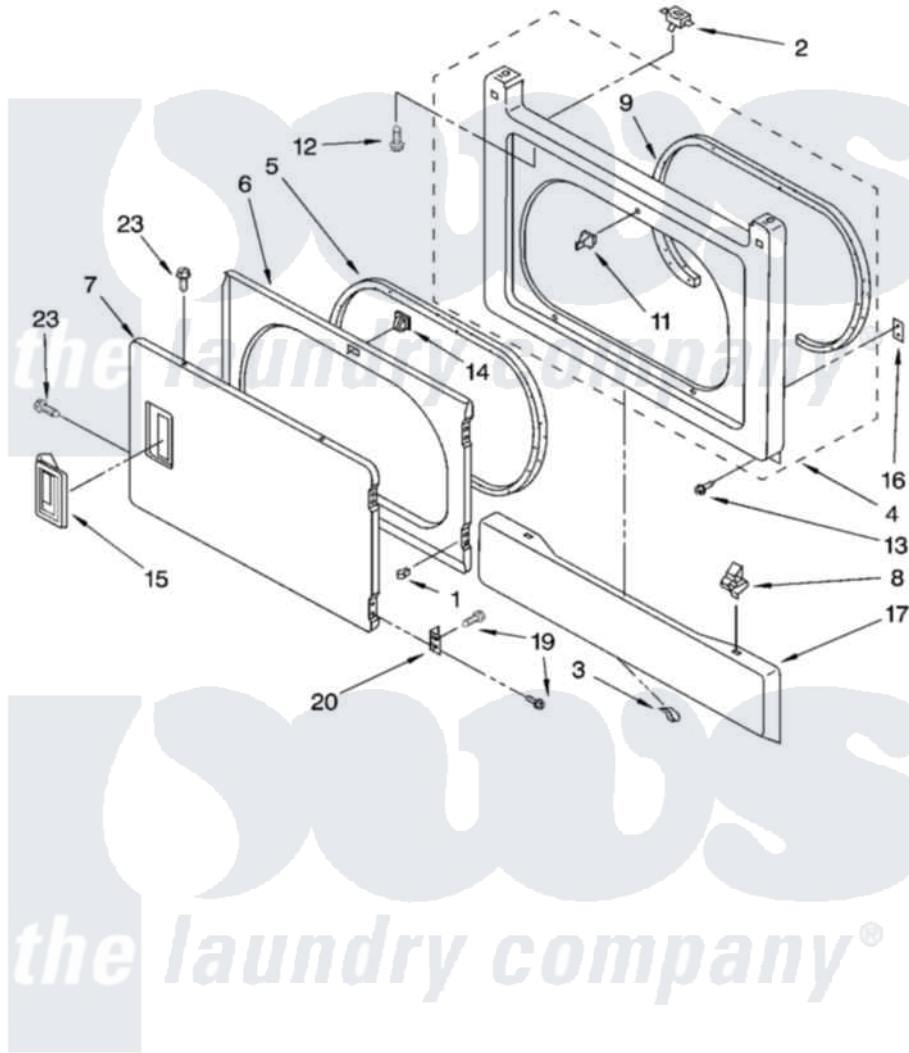

Whirlpool LTE6234DT3 02 - DRYER FRONT PANEL AND DOOR PARTS

DRYER FRONT PANEL AND DOOR PARTS

For Models: LTE6234DQ3, LTE6234DT3
(Designer White) (Biscuit)

2

8180161

Whirlpool [Residential Whirlpool LTE6234DT3 Washer/Dryer Parts](#) Parts Diagram 02 - DRYER FRONT PANEL AND DOOR PARTS

[Click on the part number to view part](#)

Item	Original Part Number	Replaced By	Status	Part Description
1	3389249			Nut, Inner Door
2	3391901	3391902		Switch, Door
3	98234			Clip, U-Bend
4	3392547	279718		Panel
"	3977780	279938		Panel
5	3390735			Seal, Door
6	3392563	280083		Door-Rear
7	3387872			Door, Front
"	3387877			Door, Front
8	3388229			Retainer, Toe Panel
9	3387242			Seal, Front Panel
11	696144	279570		Latch
12	697773	3395530		Screw
13	3393008	308685		Side Trim)
14	3392538	279570		Latch
15	3389522			Handle, Door

"	3389528		Handle, Door
16	3390902		Clip, Door Hinge
17	3388958		Panel, Toe
"	3388963		Panel, Toe
19	342055	488627	Screw
20	3389247		Hinge And Pin Assembly
23	694091		Trim, Side Right Hand