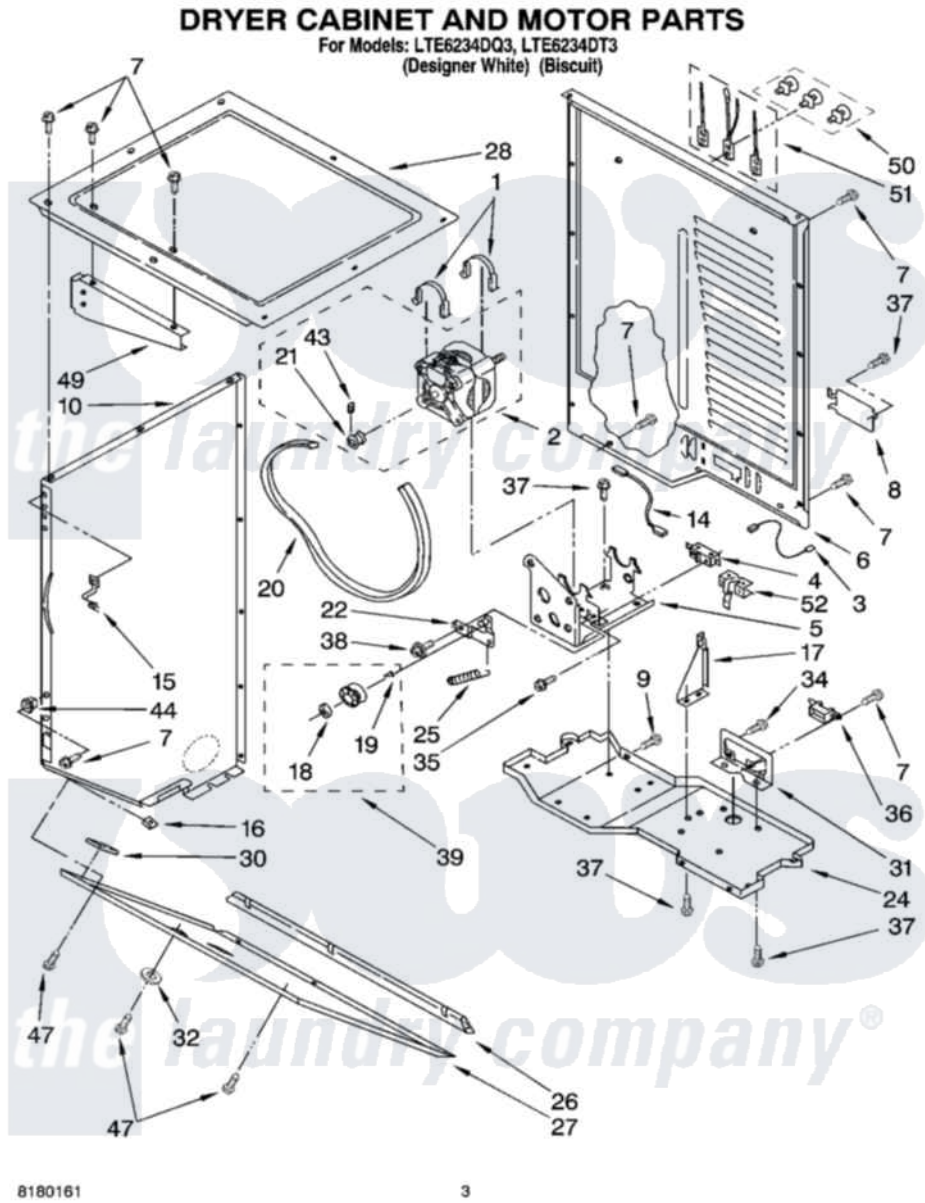

Whirlpool LTE6234DT3 03 - DRYER CABINET AND MOTOR PARTS

Whirlpool Residential Whirlpool LTE6234DT3 Washer/Dryer Parts Parts Diagram 03 - DRYER CABINET AND MOTOR PARTS

[Click on the part number to view part](#)

Item	Original Part Number	Replaced By	Status	Part Description
1	660658			Clamp, Motor Mounting 343481 685441
2	8538266	279811		Motor-Drve
3	3398948			Wire, Jumper
4	3394881	279782		Switch-Lid
5	3388895	3388858		Bracket, Motor
6	3389847	280039		Panel
7	343641	681414		Screw, 10AB X 1/2
8	3387673	279814		Cover
9	8533974	4331106		Screw, No.10-32 X 7/16
10	3389264			Panel, Side
"	3389269			Panel, Side)
"	3389256			Panel, Side
"	3389261			Panel, Side
14	3394081			Wire, Broken Belt Switch
15	3389231			Clip, Front Panel

16	98234		Clip, U-Bend
17	3391639		Bracket, Bulkhead
18	233520		Washer, Thrust
19	690997		Washer, Thrust
20	3387610	661570	Belt
21	3391087	279811	Motor-Drive
22	3389332	3389331	Pulley, Idler
24	3390026		Base, Dryer
25	3387374		Spring, Idler
26	3389683		Cove, Transition Panel
27	3389272		Panel, Transition
"	3389277		Panel, Transition
28	3389537		Top, Dryer
30	3389682		Space-Toe Panel User-Interface
31	3393722		Bracket, Terminal Block
32	3389431		Bumper, Lid Stop
"	3389436		Bumper, Lid Stop
34	3387485	273556	Screw, 10-16 X 5/8
35	98129		Screw, 6-20 X 1 1/16
36	3397659		Block, Terminal
37	3390631		Screw, 10-16 X 3/8
38	3389420		Retainer-Idler 1/4-20 X 1/16
39	3388672	279640	Pulley-ldr
43	3394743	Not Available	Pin, Roll
44	692400		Nut, Push-In
47	693304		Screw And Washer
49	3390722		Shield, Console To Drum
50	279393		Terminal Block Screw Kit
51	279318		Terminal Tinned And Brass Panel
52	8066120		Lever, Door Switch