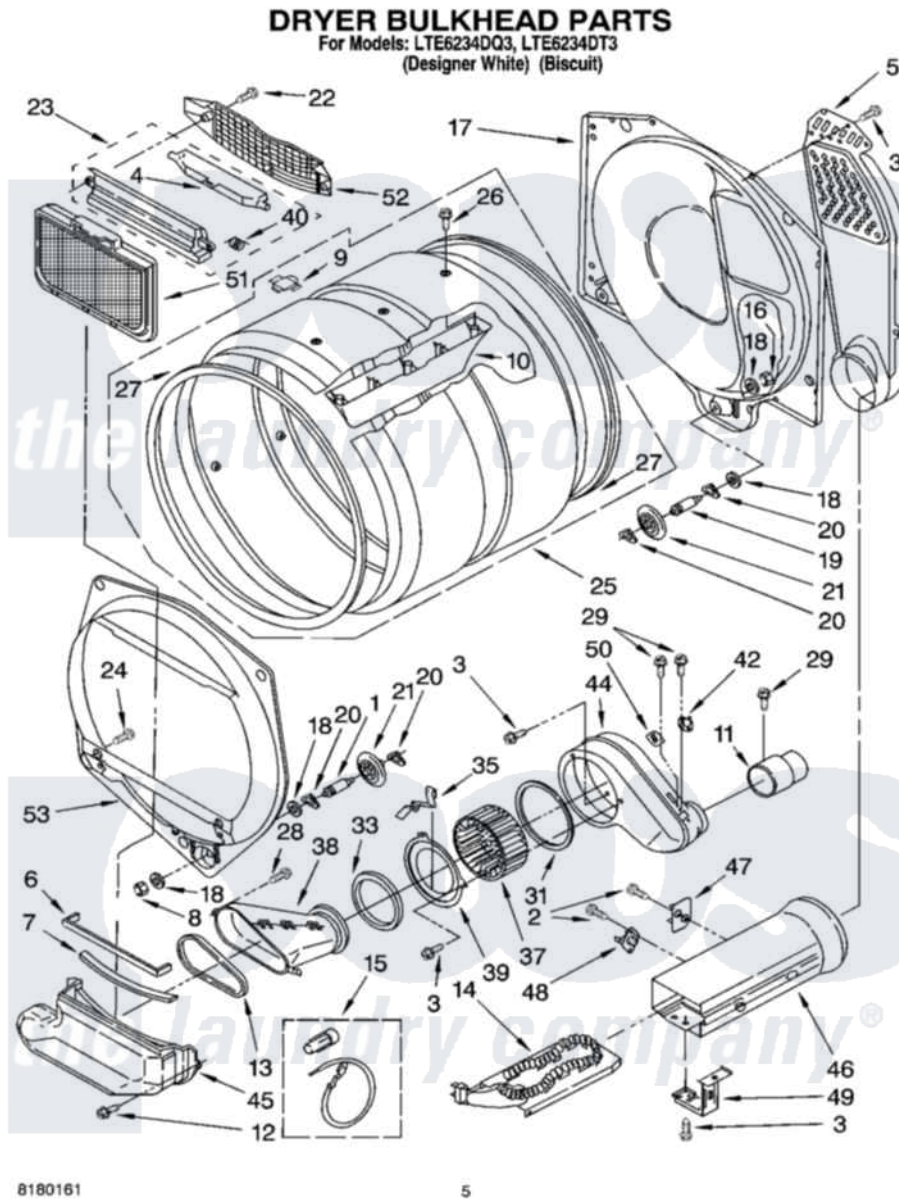

Whirlpool LTE6234DT3 04 - DRYER BULKHEAD PARTS

Whirlpool [Residential Whirlpool LTE6234DT3 Washer/Dryer Parts](#) Parts Diagram 04 - DRYER BULKHEAD PARTS
Click on the part number to view part

Item	Original Part Number	Replaced By	Status	Part Description
1	3399508	W10359271		Shaft, Drum Roller Threads
2	90767			Screw, 8A X 3/8 HeX Washer Head Tapping
3	343641	681414		Screw, 10AB X 1/2
4	3394984	8563758		Door, Lint Screen
5	697354	3387911		Duct-Air
6	697813			Seal, Outlet Housing
7	3391906			Seal, Lint Duct
8	3359452			Nut, Lock
9	8066086			Plug, Drum Hole
10	3389449	279982		Baffle-Drum
11	3390461	279823		Side Exhaust Extension Kit
12	3390647	488729		Screw
13	3391685	697770		Seal, Cover Plate Blower Housing
14	3387749			Element, Heater
15	279457			Wire Kit, Terminal

16	3387709		Nut, 3/8-16
17	3387809		Bulkhead, Rear
18	3387459	W10080960	Washer, Support
19	3399509	W10359272	Shaft, Roller Drum Threads
20	690997		Washer, Thrust
21	8536973	W10314173	Support
22	3357011	308685	Side Trim)
23	3394985	8563755	Housing, Outlet Assembly
24	695240	488729	Screw
25	3389448		Assembly, Drum
26	97787	W10109200	Screw, Baffle Mounting
27	697694	280114	Seal
28	3387230		Screw, 10-16 X 13/16
29	3390646	W10139210	Screw, 8-18 X 5/16
31	697770		Seal, Cover Plate Blower Housing
33	3391293	8566209	Seal, Transition Duct
35	3390935		Clip, Duct Locator
37	697772		Wheel, Blower
38	3389445	279704	Duct-Trans
39	697366	279780	Cover
40	3394986		Spring, Lint Screen Door
42	3387134		Thermostat, Internal-Bias
44	8544363		Housing, Blower
45	3388909	279700	Duct-Lint
46	697715	3392537	Box, Heater
47	3977394	279769	Cutoff-Tml
48	3390291		Thermostat, High Limit 250F
49	3389647		Bracket, Heater Mounting
50	3403607		Thermal Limiter
51	3389644		Screen, Lint
52	8299979		Grill, Outlet Screen Door
53	697557		Bulkhead, Front