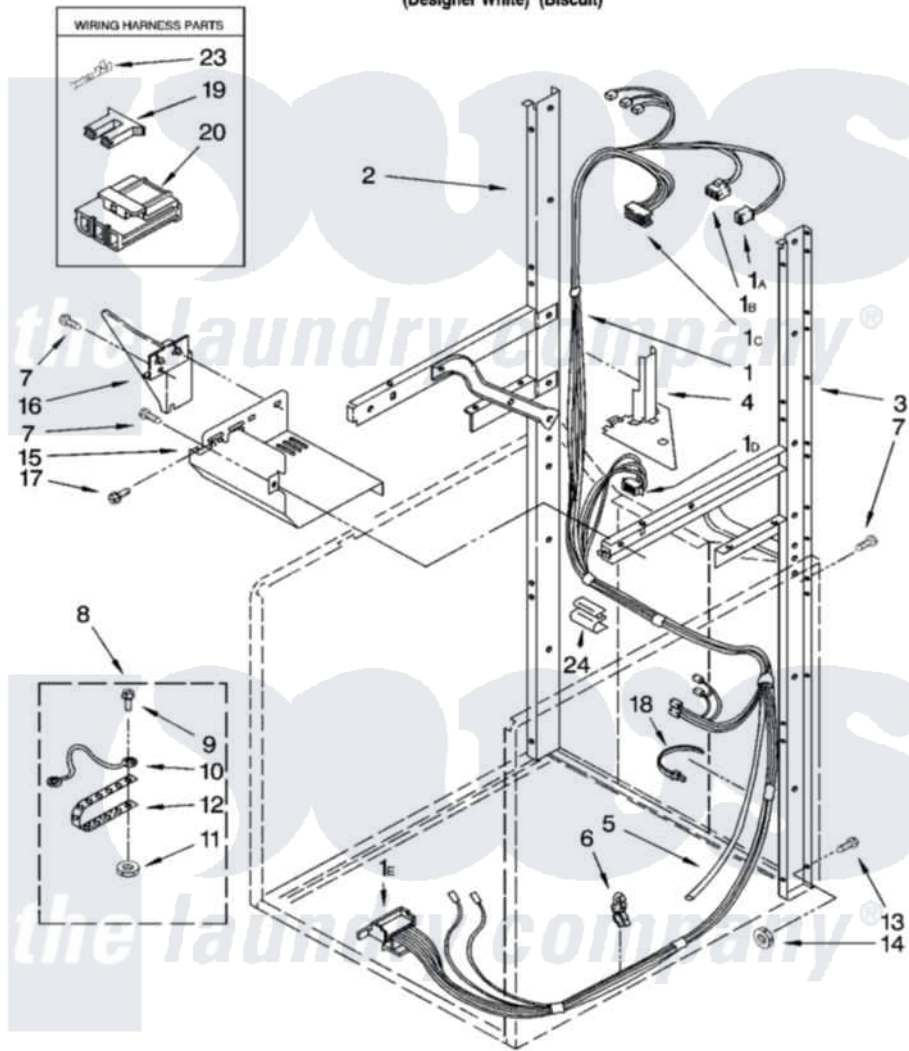

# Whirlpool LTE6234DT3 05 - DRYER SUPPORT AND WASHER HARNESS PARTS

## DRYER SUPPORT AND WASHER HARNESS PARTS

For Models: LTE6234DQ3, LTE6234DT3  
(Designer White) (Biscuit)

8180161

7

Whirlpool [Residential Whirlpool LTE6234DT3 Washer/Dryer Parts](#) Parts Diagram 05 - DRYER SUPPORT AND WASHER HARNESS PARTS

[Click on the part number to view part](#)

Item	Original Part Number	Replaced By	Status	Part Description
1	<a href="#">8299848</a>			Harness - Washer 1a 3350130 Plug, 3 Way 1B 3347243 Connector, 5 Way 1C 352089 Block, Disconnect - Timer 1D 3350211 Receptacle
2	<a href="#">3388851</a>			Channel Assembly
"	BLANK		Not Available	(Left Hand Side)
3	<a href="#">3388850</a>			Channel Assembly
"	BLANK		Not Available	(Right Hand Side)
4	<a href="#">3390609</a>			Shield, Harness
5	<a href="#">8545438</a>			Hose, Pressure Switch
6	<a href="#">8281256</a>			Clip, Harness
7	343641	<a href="#">681414</a>		Screw, 10AB X 1/2
8	<a href="#">685463</a>			Kit, Grounding Plug, Dryer Side Panel
9	<a href="#">3400036</a>			Screw, 10-24 X 1
10	<a href="#">685449</a>			Wire, Ground

11	3400902	<a href="#">680762</a>	Nut
12	<a href="#">22965</a>		Strap, Grounding
13	3400300	<a href="#">Y015627</a>	Screw- Hex
14	3393930	<a href="#">4342911</a>	Nut
15	<a href="#">3394350</a>		Shield, Front
16	<a href="#">3390336</a>		Shield, Thermostat
17	3393008	<a href="#">308685</a>	Side Trim )
18	<a href="#">3391249</a>		Cable Tie, Push Mount
19	<a href="#">3354925</a>		Block, Connector
20	<a href="#">3360056</a>		Connector
23	<a href="#">94614</a>		Terminal
24	<a href="#">63523</a>		Harness, Protector