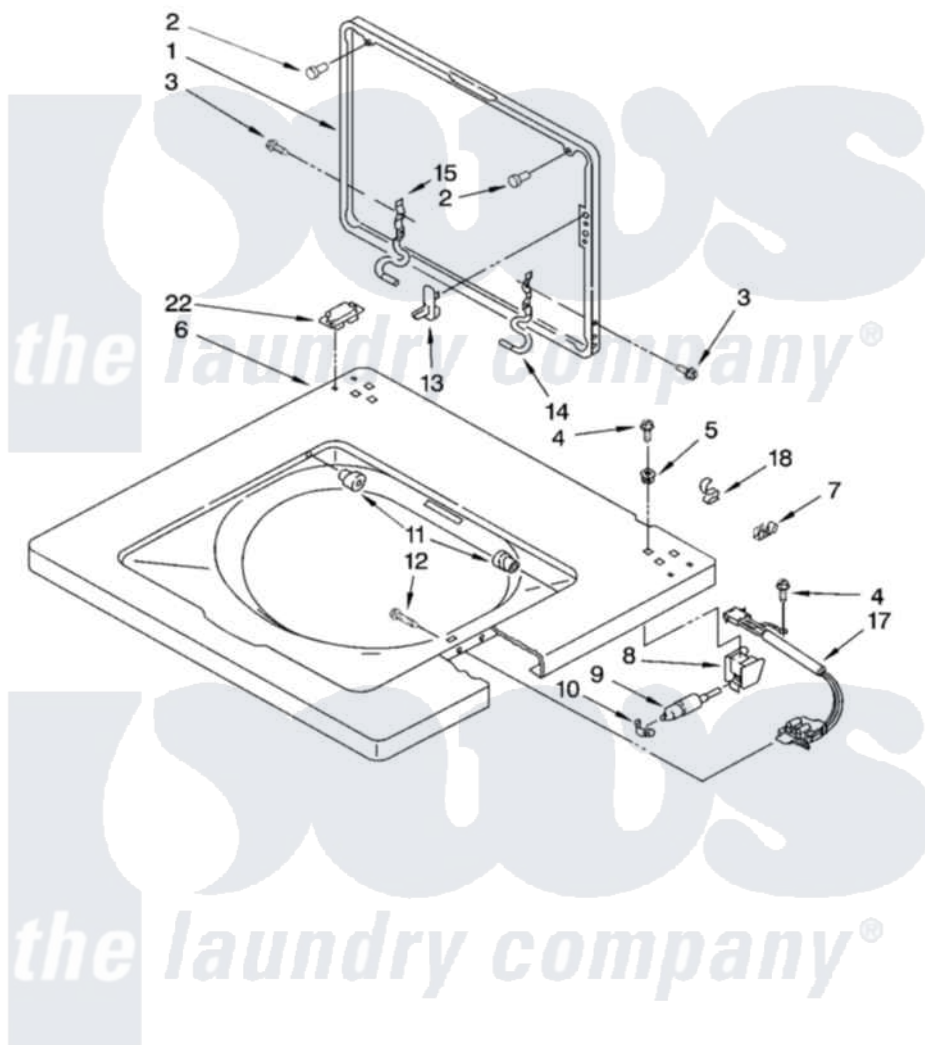

Whirlpool LTE6234DT3 06 - WASHER TOP AND LID PARTS

WASHER TOP AND LID PARTS

For Models: LTE6234DQ3, LTE6234DT3
(Designer White) (Biscuit)

8180161

9

Whirlpool [Residential Whirlpool LTE6234DT3 Washer/Dryer Parts](#) Parts Diagram 06 - WASHER TOP AND LID PARTS
Click on the part number to view part

Item	Original Part Number	Replaced By	Status	Part Description
1	3351652	W10193874		Lid
"	3351666	3957566		Lid
2	9724509			Bumper, Lid
3	3351355	W10119828		Screw, Lid Hinge Mounting
4	343641	681414		Screw, 10AB X 1/2
5	692400			Nut, Push-In
6	3349798			Top, Console
"	3349803			Top, Console
7	357572	W10113937		Clip, Grounding
8	3354020			Bracket, Mounting
9	3350152			Retainer, Lid Assembly
10	3350828			Clip-Cylinder Retainer
11	21258			Bearing, Lid Hinge
12	3356311			Screw And Washer, Lid Switch Shield
13	358684			Strike, Lid Switch
14	3350101			Hinge, RH

15	3350102		Hinge, L.H.
17	3355458		Switch, Lid
18	90016		Clip, Pressure Switch Hose
22	3390481	W10134768	Locator, Top