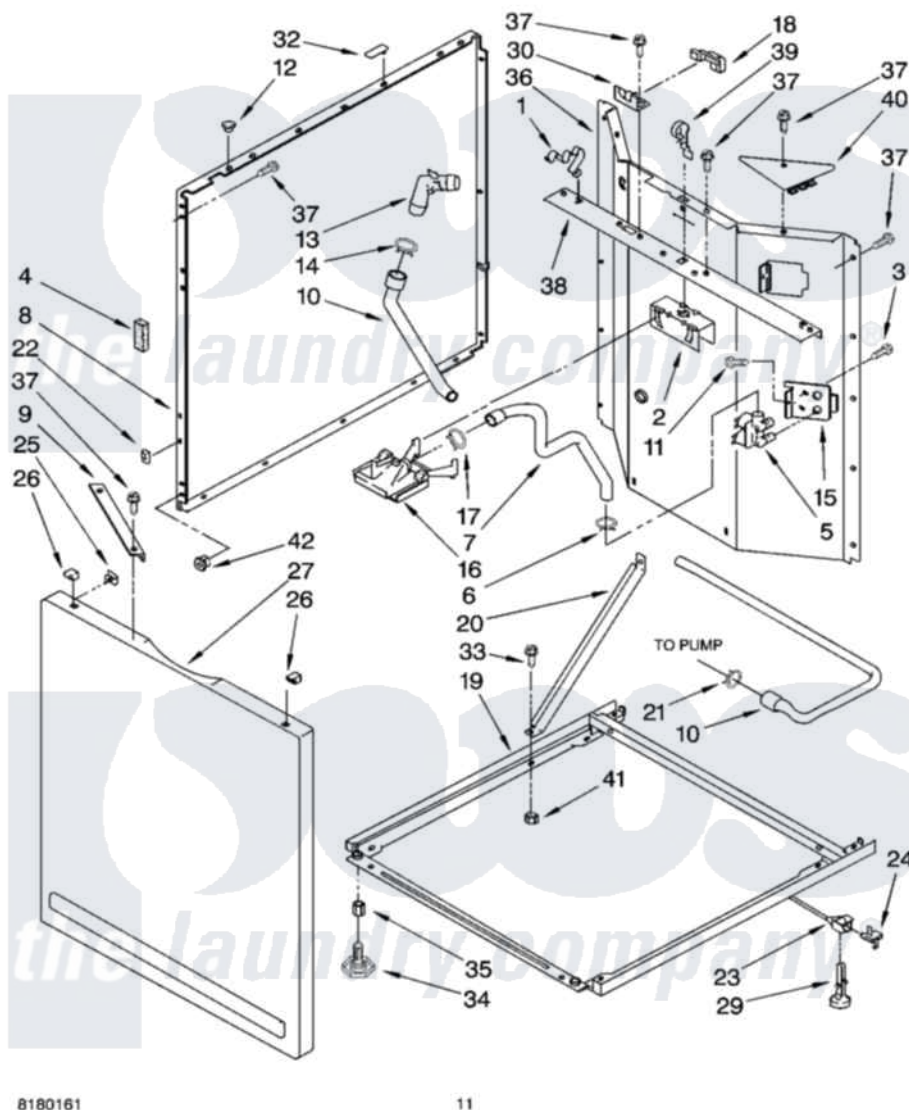

Whirlpool LTE6234DT3 07 - WASHER CABINET PARTS

WASHER CABINET PARTS

For Models: LTE6234DQ3, LTE6234DT3
(Designer White) (Biscuit)

8180161

11

Whirlpool [Residential Whirlpool LTE6234DT3 Washer/Dryer Parts](#) Parts Diagram 07 - WASHER CABINET PARTS

[Click on the part number to view part](#)

Item	Original Part Number	Replaced By	Status	Part Description
1	3349770			Clip, Spring Top
2	3349768			Bracket, Vacuum
3	62863	3390631		Screw, 10-16 X 3/8
4	3350013			Foam
5	8546060	3952162		Valve
6	370451	596669		Clamp, Manifold
7	3352236			Hose, Water Inlet
8	3349455			Panel, Side
"	3349460			Panel, Side
9	3350745			Brace, Front Panel
10	3353841			Hose, Drain
11	9740848			Screw, Mixing Valve Mounting
12	660975			Plug, Top To Cabinet
13	8557915			Connector, Hose
14	356138			Clamp, Hose
15	3349673			Bracket, Valve

16	387606	3360977	Break-Vac
17	371503	596669	Clamp, Manifold
18	3350145		Shield, Lid Switch
19	3402724		Base, Cabinet
20	3388857		Bracket, Base
21	371507	371502	Clamp, Hose
22	3394083		Clip, Front Panel
23	3349311		Link, Leveling
24	359364		Clip, Leveling Mechanism
25	98234		Clip, U-Bend
26	345670		Lock, Top
27	3349499		Panel, Front
"	3349504		Panel, Front
29	358594		Foot, Rear
30	3350144		Bracket, Lid Switch
32	352292		Nut, Push-In
33	3400300	Y015627	Screw- Hex
34	389102	W10001130	Foot, Leveling
35	3400917		Nut, Jam
36	3349493		Panel, Rear
37	343641	681414	Screw, 10AB X 1/2
38	3349697		Rail, Back Top
39	3350135		Spring, Lever Bracket
40	3390608		Shield, Corner Right Rear
41	3393930	4342911	Nut
42	352292		Nut, Push-In