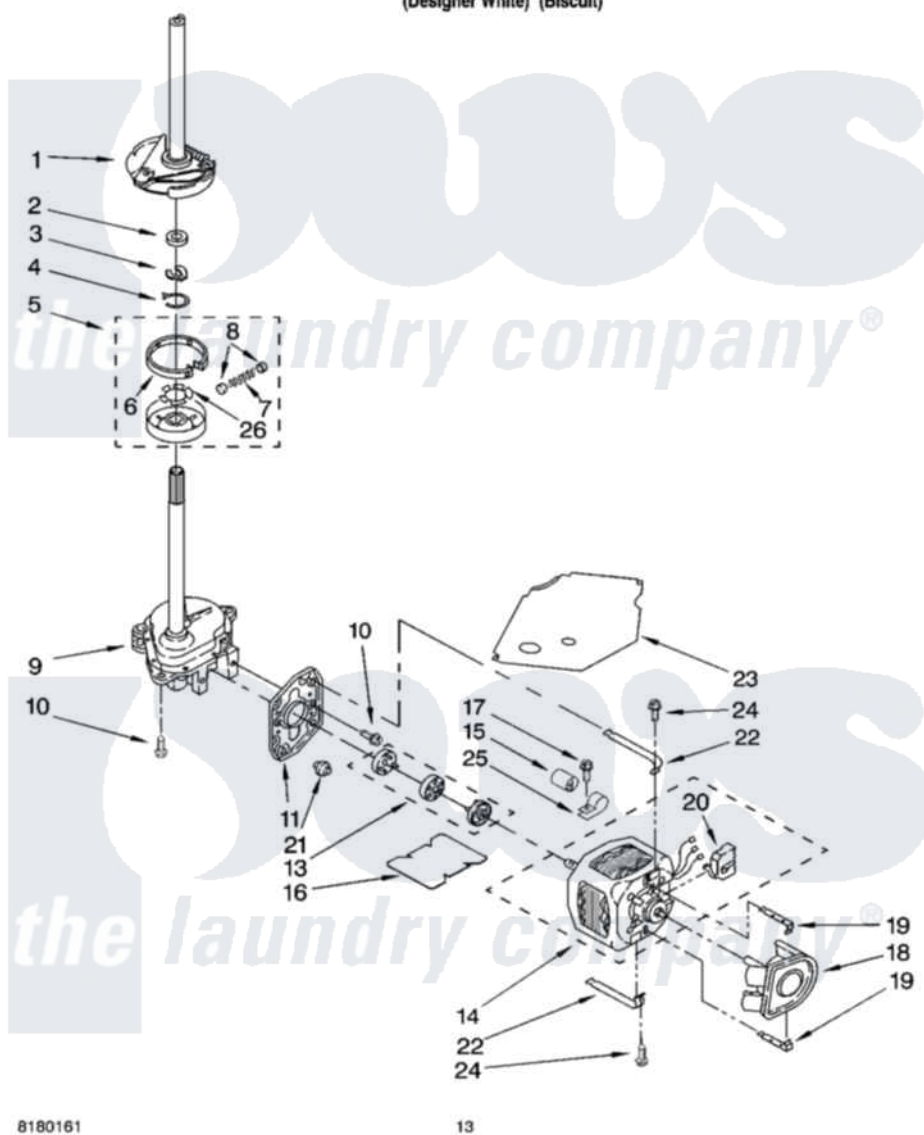

# Whirlpool LTE6234DT3 08 - BRAKE, CLUTCH, GEARCASE, MOTOR AND PUMP PARTS

## BRAKE, CLUTCH, GEARCASE, MOTOR AND PUMP PARTS

For Models: LTE6234DQ3, LTE6234DT3  
(Designer White) (Biscuit)

8180161

13

Whirlpool [Residential Whirlpool LTE6234DT3 Washer/Dryer Parts](#) Parts Diagram 08 - BRAKE, CLUTCH, GEARCASE, MOTOR AND PUMP PARTS  
Click on the part number to view part

Item	Original Part Number	Replaced By	Status	Part Description
1	388951	<a href="#">285792</a>		Basketdrive
2	<a href="#">63292</a>			Washer, Spin Tube Thrust
3	62697	<a href="#">W10080230</a>		Ring, Spin Tube Support
4	63283	<a href="#">285353</a>		Ring
5	3951311	<a href="#">285785</a>		Clutch
6	3951308	<a href="#">285790</a>		Lining
7	<a href="#">3946792</a>			Spring And Damper Assembly
8	<a href="#">62646</a>			Cap, Clutch Spring
9	3360630	<a href="#">3360629</a>		Gearcase
10	3357334	<a href="#">3400516</a>		Screw Anti-Rattle
11	<a href="#">62611</a>			Plate, Motor Mount To Gearcase
13	3364003	<a href="#">285753A</a>		Coupling
14	<a href="#">661600</a>			Motor, Main Drive
15	661606	<a href="#">8572717</a>		Capacitor, Motor Start

16	<a href="#">3946532</a>		Shield, Motor
17	62863	<a href="#">3390631</a>	Screw, 10-16 X 3/8
18	<a href="#">3363892</a>		Pump, Complete
19	62700	<a href="#">8546127</a>	Retainer, Pump
20	62850	<a href="#">8529896</a>	Switch, Main Drive Motor
21	<a href="#">62691</a>		Grommet, Motor
22	3349637	<a href="#">W10086010</a>	Retainer, Motor
23	<a href="#">3362089</a>		Shield, Tub To Motor
24	3387485	<a href="#">273556</a>	Screw, 10-16 X 5/8
25	<a href="#">357030</a>		Clamp, Capacitor
26	<a href="#">3355454</a>		Clip, Main Drive