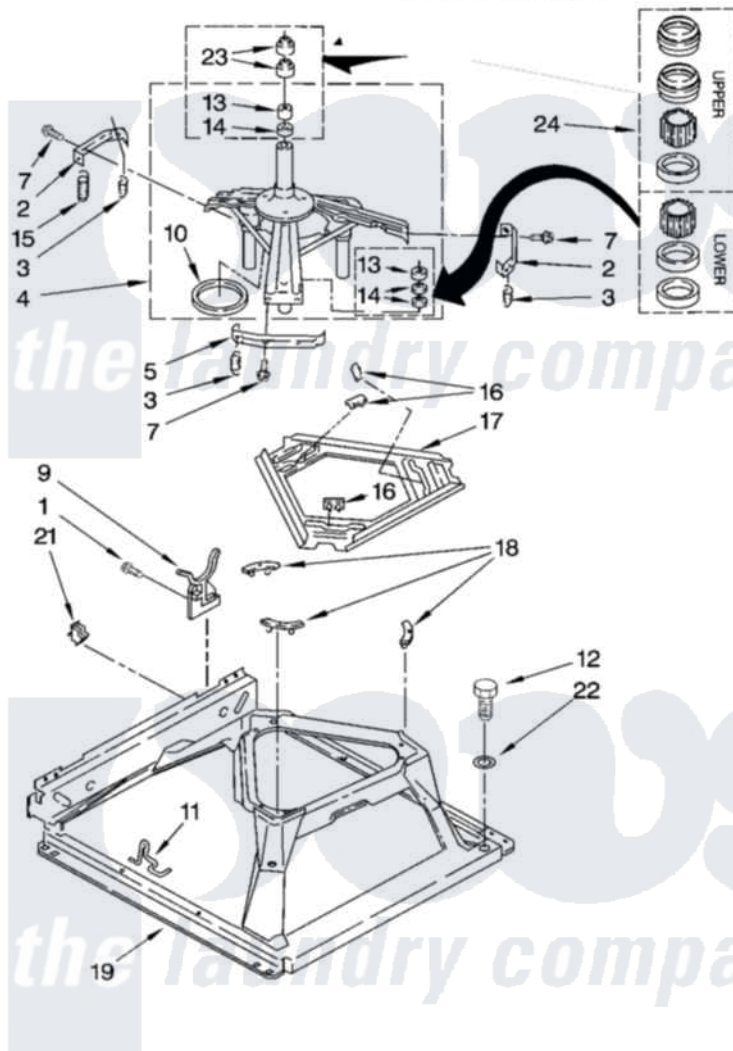

# Whirlpool LTE6234DT3 09 - MACHINE BASE PARTS

## MACHINE BASE PARTS

For Models: LTE6234DQ3, LTE6234DT3  
(Designer White) (Biscuit)

14

8180161

Whirlpool [Residential Whirlpool LTE6234DT3 Washer/Dryer Parts](#) Parts Diagram 09 - MACHINE BASE PARTS  
Click on the part number to view part

Item	Original Part Number	Replaced By	Status	Part Description
1	343641	<a href="#">681414</a>		Screw, 10AB X 1/2
2	<a href="#">64067</a>			Bracket, Spring Outer
3	<a href="#">63907</a>			Spring, Suspension
4	3362087	<a href="#">280184</a>		Support
5	<a href="#">64065</a>			Bracket, Spring Outer
7	<a href="#">3400076</a>			Screw, Bracket Mounting
9	<a href="#">3350506</a>			Retainer, Hose
10	<a href="#">63134</a>			Ring, Sound Deadening
11	63806	<a href="#">W10145155</a>		Retainer, Suspension Spring
12	<a href="#">3400501</a>			Screw, 5/16-18 X 1 3/32
13	3347047	<a href="#">8546455</a>		Bearing, Centerpost
14	357409	<a href="#">359449</a>		Seal, Agitator Shaft
15	388492	<a href="#">W10250667</a>		Spring, Counterweight
16	62568	<a href="#">285219</a>		Pad
17	<a href="#">3946509</a>			Plate, Suspension
18	3363660	<a href="#">285744</a>		Pad

19	<a href="#">3349343</a>		Base Assembly
21	<a href="#">3349749</a>		Restrainer, Base
22	<a href="#">3349340</a>		Washer
23	356934	<a href="#">8577376</a>	Seal, Centerpost
24	<a href="#">285203</a>		Centerpost Bearing Kit