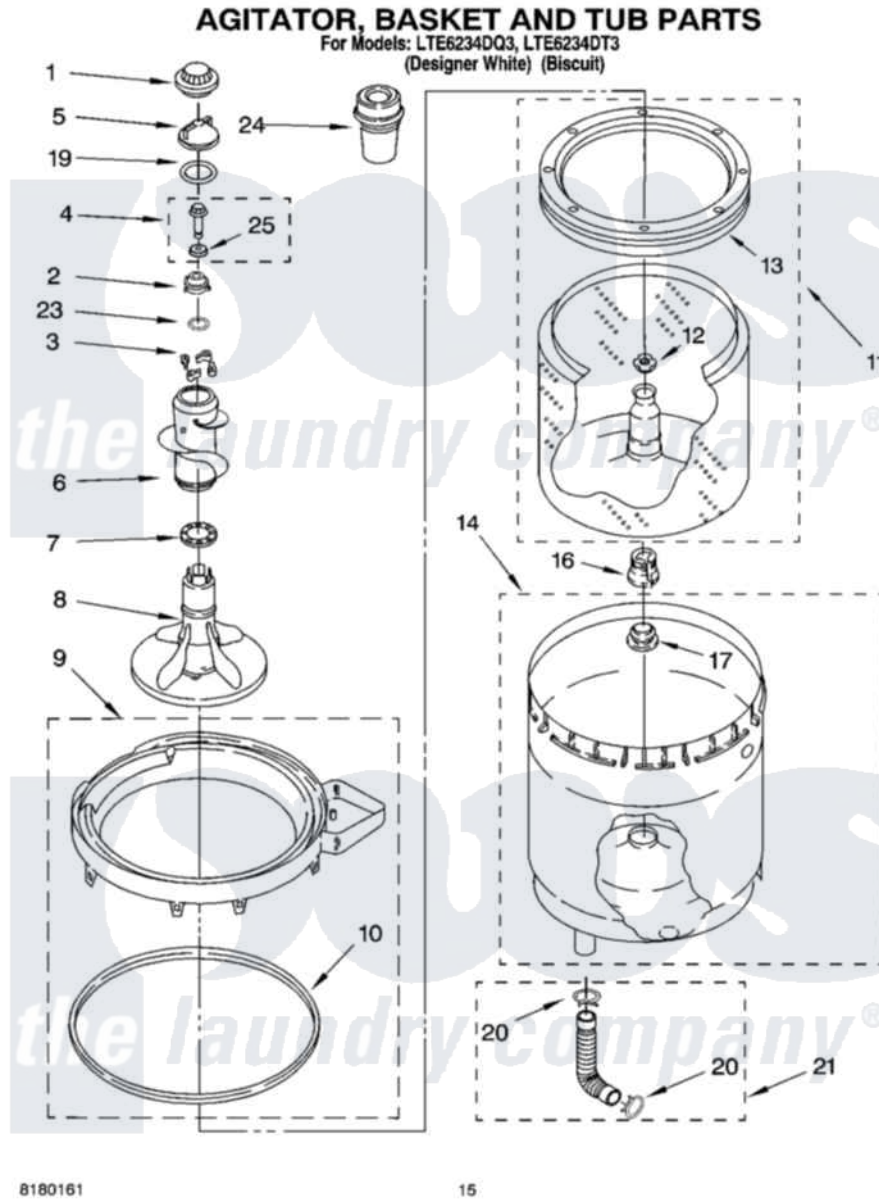

# Whirlpool LTE6234DT3 10 - AGITATOR, BASKET AND TUB PARTS

Whirlpool Residential Whirlpool LTE6234DT3 Washer/Dryer Parts Parts Diagram 10 - AGITATOR, BASKET AND TUB PARTS

Click on the part number to view part

Item	Original Part Number	Replaced By	Status	Part Description
1	<a href="#">3355758</a>			Cap, Agitator
2	3947410	<a href="#">285751</a>		Dog-Agitator
3	3366877	<a href="#">80040</a>		Dog-Agitator
4	<a href="#">358237</a>			Screw And Washer
5	387094	<a href="#">285550</a>		Cap
6	<a href="#">3349610</a>			Mover, Agitator Clutch
7	3351014	<a href="#">285620</a>		Washer
8	<a href="#">3349578</a>			Agitator
9	8528150	<a href="#">W10445870</a>		Ring-Tub
10	<a href="#">3976308</a>			Gasket, Tub Ring
11	3979385	<a href="#">3352234</a>		Basket And Balance Ring Assembly
12	<a href="#">21366</a>			Nut, Spanner
13	8519788	<a href="#">387240</a>		Ring, Balance
14	<a href="#">3349292</a>			Tub
16	<a href="#">389140</a>			Tub Block, Basket Drive

17	<a href="#">383727</a>		Gasket, Centerpodt
19	3348855	<a href="#">W10072840</a>	Fabric Softener
20	3363366	<a href="#">616099</a>	Clamp
21	3951449	<a href="#">285871</a>	Hose
23	<a href="#">64002</a>		Seal, Agitator
24	<a href="#">3350834</a>		Dispenser,
25	<a href="#">3949550</a>		Washer