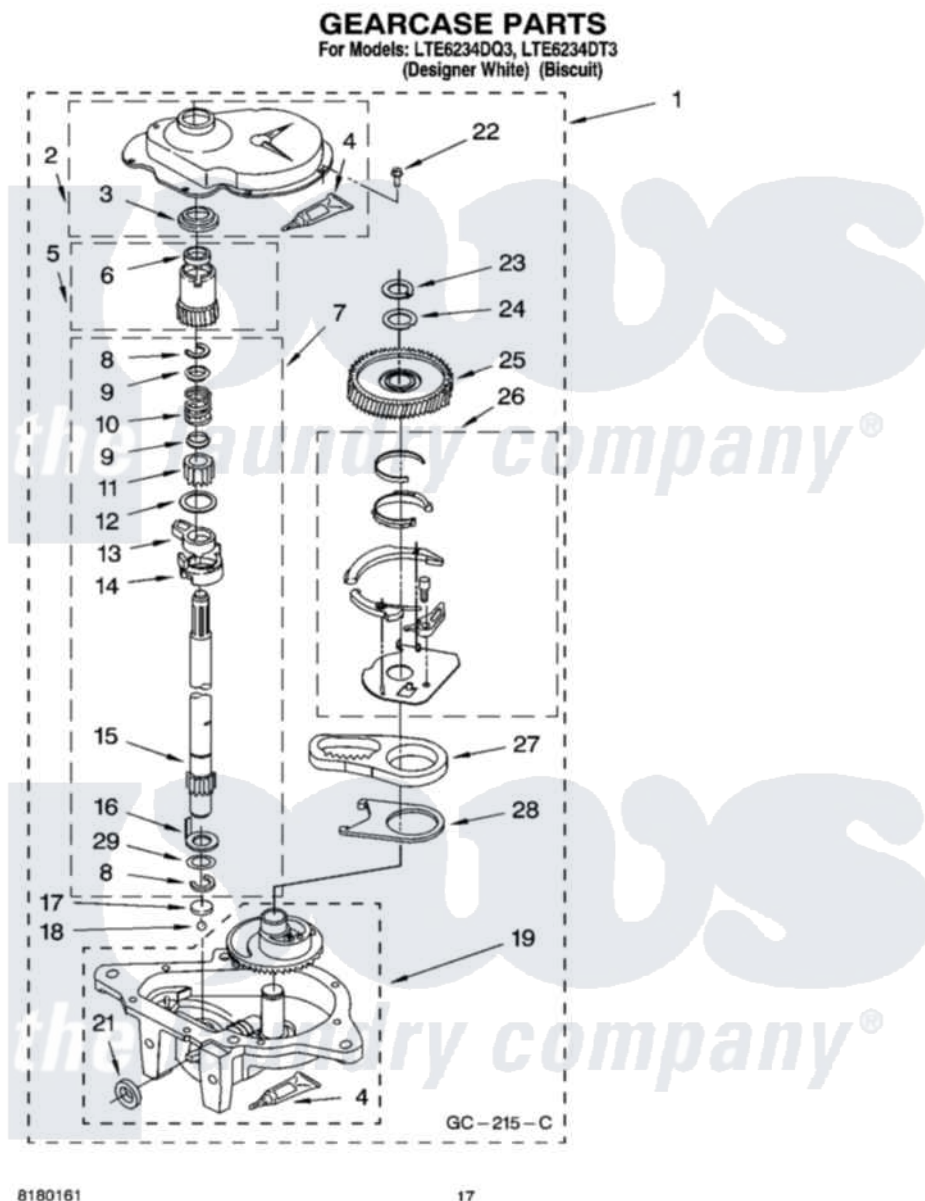

Whirlpool LTE6234DT3 11 - GEARCASE PARTS

Whirlpool Residential Whirlpool LTE6234DT3 Washer/Dryer Parts Parts Diagram 11 - GEARCASE PARTS
Click on the part number to view part

Item	Original Part Number	Replaced By	Status	Part Description
1	3360630	3360629		Gearcase
2	285202			Cover, Gearcase
3	3349985			Seal, Gearcase Cover
4	285195			Sealer Sealer, Gasket
5	63320	285362		Gear and Pinion
6	356427			Seal, Spin Pinion
7	389387			Shaft, Agitator
8	90369		Not Available	Ring, Retaining (2)
9	62677			Retainer, Spring
10	62676			Spring, Agitator
11	63273	285509		Shaft, Agitator
12	62619			Washer, Agitator Gear
13	62580	285206		Cam-Agitator
14	62581	285206		Cam-Agitator
15	285509			Shaft, Agitator
16	62618			Washer, Cam Thrust

17	16018	285205	Bearing
18	85529	285205	Bearing
19	389230	285515	Gearcase
21	285352		Seal Kit, Thrust Plug
22	3351614		Screw, Gearcase Cover Mounting
23	3362552	285765	Ring-Retr
24	285735	285766	Washer Kit, Thrust
25	62570	285362	Gear and Pinon
26	388253	999516	Shelf-Glas
27	3349296	8546456	Rack, Connecting
28	62621		Actuator, Shift
29	388815		Washer, Intermediate 1 3976263 Miscellaneous Parts Bag 2 3976300 Washer, Inlet Hose 3 3366913 Clamp, Hose