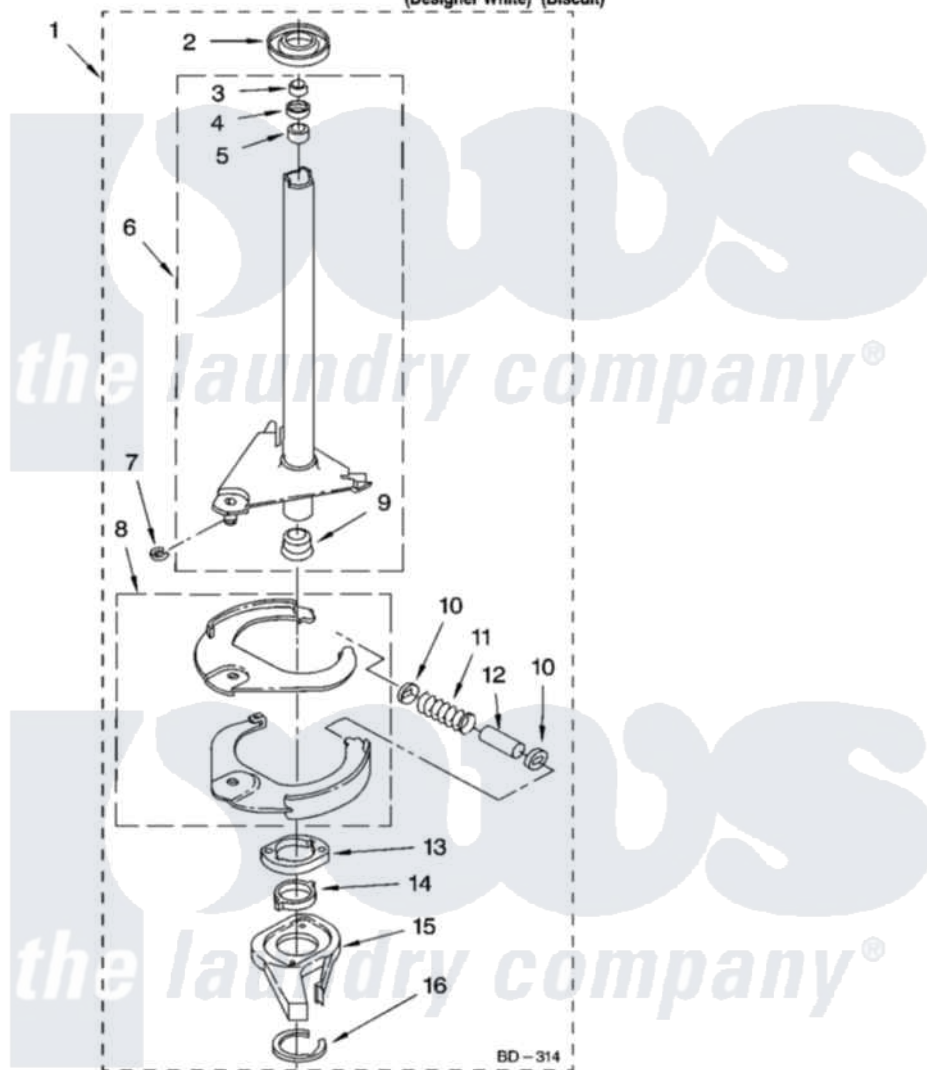

# Whirlpool LTE6234DT3 12 - BRAKE AND DRIVE TUBE PARTS

## BRAKE AND DRIVE TUBE PARTS

For Models: LTE6234DQ3, LTE6234DT3  
(Designer White) (Biscuit)

18

8180161

Whirlpool Residential Whirlpool LTE6234DT3 Washer/Dryer Parts Parts Diagram 12 - BRAKE AND DRIVE TUBE PARTS  
Click on the part number to view part

Item	Original Part Number	Replaced By	Status	Part Description
1	388951	<a href="#">285792</a>		Basketdrive
2	<a href="#">62658</a>			Ring, Thrust
3	<a href="#">91939</a>			Seal, Shaft
4	<a href="#">356427</a>			Seal, Spin Pinion
5	<a href="#">356937</a>			Spacer, Drive Tube
6	64027	<a href="#">64208</a>		Tube-Spin
7	64035	<a href="#">W10083190</a>		Ring, Retaining
8	64232	<a href="#">285438</a>		Shoe-Brake
9	62703	<a href="#">8546462</a>		"T" Bearing, Spin Tube
10	62648	<a href="#">285658</a>		Sleeve
11	62647		Not Available	Spring, Brake
12	62909	<a href="#">285658</a>		Sleeve
13	63023	<a href="#">8546461</a>		Cam, Brake Release
14	<a href="#">63022</a>			Sleeve, Cam
15	64194	<a href="#">285790</a>		Lining
16	90368	<a href="#">W10083200</a>		Ring, Retaining