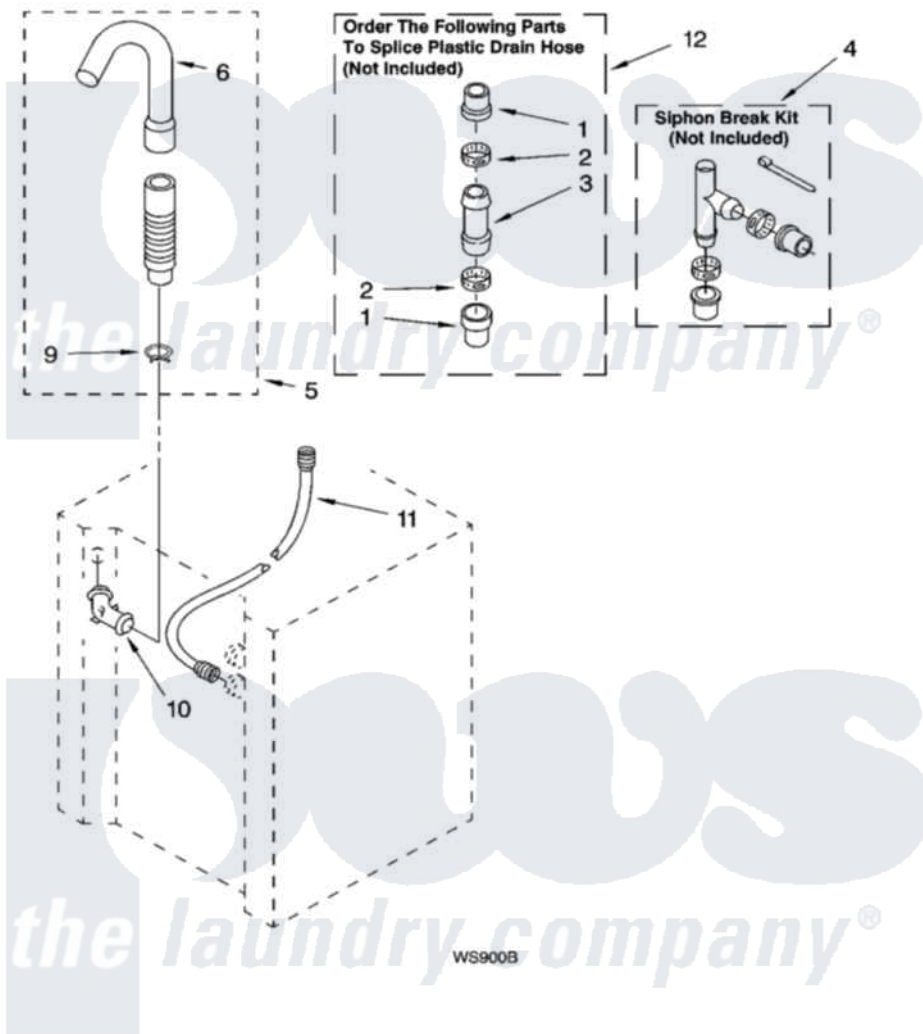

Whirlpool LTE6234DT3 13 - WASHER WATER SYSTEM PARTS

WASHER WATER SYSTEM PARTS

For Models: LTE6234DQ3, LTE6234DT3
(Designer White) (Biscuit)

B180161

19

Whirlpool [Residential Whirlpool LTE6234DT3 Washer/Dryer Parts](#) Parts Diagram 13 - WASHER WATER SYSTEM PARTS

[Click on the part number to view part](#)

Item	Original Part Number	Replaced By	Status	Part Description
1	285321			Water System Parts
2	65349	285655		Clamp, Hose
3	16272			Connector, Straight
4	285320			Water System Parts
5	661575	285664		Hose
"	661577	285666		Hose
6	3357027			Nozzle, Hose Drain
9	3357331			Clamp, Drain
10	356739	8557915		Connector, Hose
11	3354858	89503		Hose-Inlet
12	285442			Water System Parts