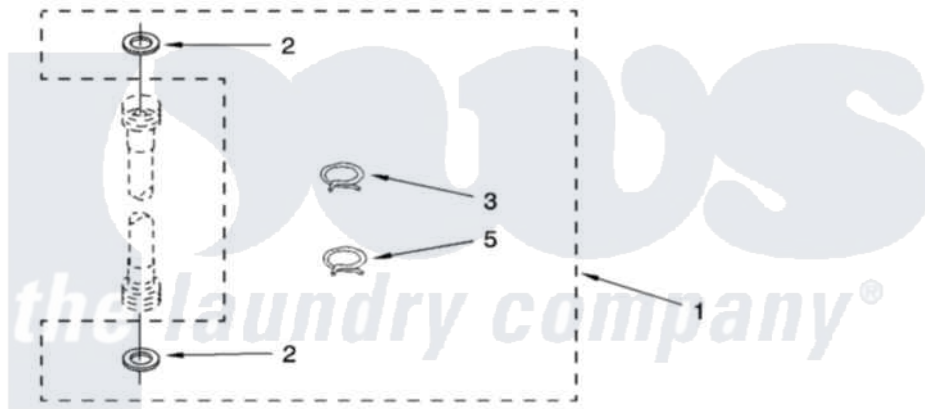

Whirlpool LTE6234DT3 14 - MISCELLANEOUS PARTS - (OPTIONAL PARTS NOT INCLUDED)

MISCELLANEOUS PARTS

For Models: LTE6234DQ3, LTE6234DT3
(Designer White) (Biscuit)

Whirlpool [Residential Whirlpool LTE6234DT3 Washer/Dryer Parts](#) Parts Diagram 14 - MISCELLANEOUS PARTS - (OPTIONAL PARTS NOT INCLUDED)
Click on the part number to view part

Item	Original Part Number	Replaced By	Status	Part Description
1	3356714	285609		Parts-Misc
2	16123			Washer Inlet-Hose Miscellaneous Parts Must be Ordered Separately.
3	356138			Clamp, Hose
5	3357331			Clamp, Drain
"	72017			Paint, Touch-Up
"	4392899			Paint, Touch-Up
"	350938			Paint, Pressurized Spray B
"	350930			Paint, Pressurized Spray B
"	4392901			Paint, Pressurized Spray
"	799344			Paint, Touch-Up)
"	4392900			Paint, Bulk)
"	N/A		Not Available	OIL
"	350572			Oil