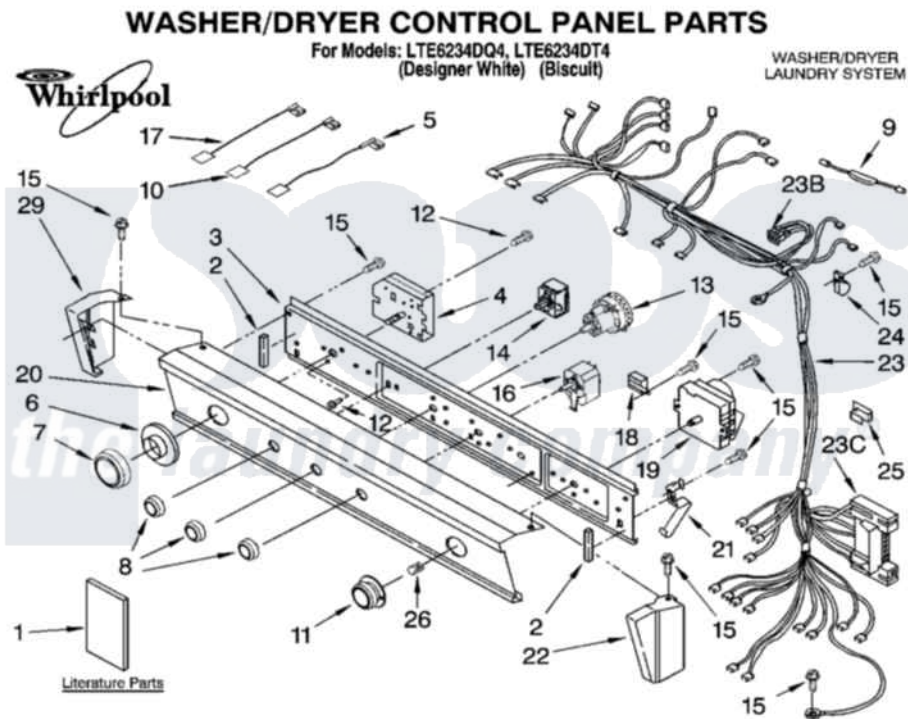

Whirlpool LTE6234DT4 01 - WASHER/DRYER CONTROL PANEL PARTS

8-05 Litho in U.S.A. (LT)

1

Part No. 8180760

Whirlpool [Residential Whirlpool LTE6234DT4 Washer/Dryer Parts](#) Parts Diagram 01 - WASHER/DRYER CONTROL PANEL PARTS

[Click on the part number to view part](#)

Item	Original Part Number	Replaced By	Status	Part Description
1	8577199		Not Available	Installation Instructions (English)
"	3397634		Not Available	Installation Instructions (Arabic)
"	3406880		Not Available	Installation Instructions (English)
"	3405528		Not Available	Use & Care Guide (Arabic)
"	8542752		Not Available	Sheet, Cycle Feature
"	8546674		Not Available	Wiring Diagram
"	8576493		Not Available	Energy Guide
2	3390688			Spacer- Foam Pad
3	8528583			Bracket, Control
4	3948357			Timer, Washer
5	3401674			Wire, Jumper
6	3957847		Not Available	Dial, (Washer) (White)
"	3957848		Not Available	Dial, (Washer) (Biscuit)
7	3957825			Knob, Timer

"	3957826		Knob, Timer
8	3957796		Knob, Control
"	3957797		Knob, Push-To-Start
9	3401078	279872	Resistor
10	3401684		Jumper, Wire
11	3957750		Knob, Timer
"	3957751		Knob, Timer
12	3400064		Screw, Timer Mounting
13	8546175	W10311356	Switch-WL
14	3405157		Switch, Temperature
15	90767		Screw, 8A X 3/8 HeX Washer Head Tapping
16	3404233		Switch, Push-To-Start
17	3393810		Jumper Wire
18	694419		Mini-Buzzer
19	3976569		Timer, Dryer
20	3396689		Panel, Control
"	3406828		Panel, Control
21	3389453		Bracket, Hinge
22	3389456		End Cap
"	3389462		End Cap
23	8299835	8576535	Harns-Wire
"	2154470		Receptacle,
"	3395683		Receptacle, Multi-Terminal
24	3390604		Clamp, Harness
25	3390422	W10134185	Clip, Harness
26	688805		Clip, Spring Knob
29	3389464		End Cap
"	3389470		End Cap