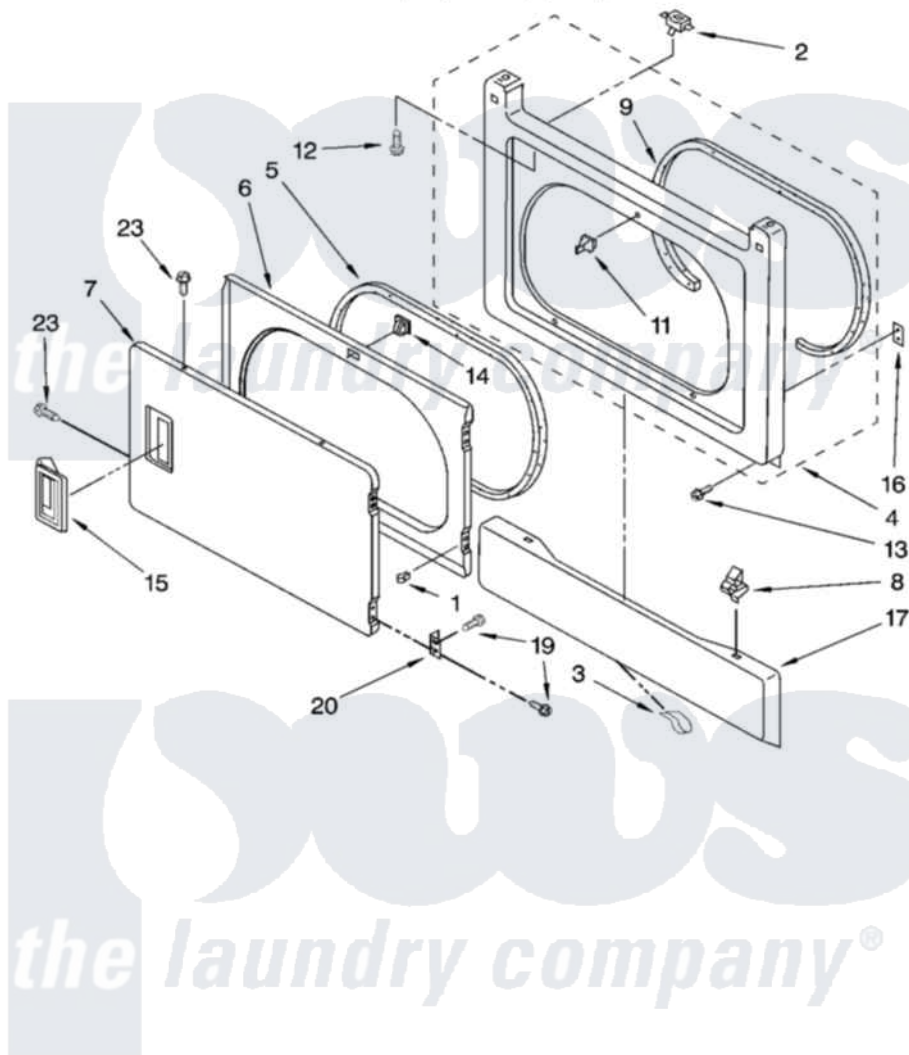

# Whirlpool LTE6234DT4 02 - DRYER FRONT PANEL AND DOOR PARTS

## DRYER FRONT PANEL AND DOOR PARTS

For Models: LTE6234DQ4, LTE6234DT4  
(Designer White) (Biscuit)

2

8180760

Whirlpool [Residential Whirlpool LTE6234DT4 Washer/Dryer Parts](#) Parts Diagram 02 - DRYER FRONT PANEL AND DOOR PARTS

[Click on the part number to view part](#)

| Item | Original Part Number    | Replaced By             | Status | Part Description    |
|------|-------------------------|-------------------------|--------|---------------------|
| 1    | <a href="#">3389249</a> |                         |        | Nut, Inner Door     |
| 2    | 3391901                 | <a href="#">3391902</a> |        | Switch, Door        |
| 3    | <a href="#">98234</a>   |                         |        | Clip, U-Bend        |
| 4    | 3392547                 | <a href="#">279718</a>  |        | Panel               |
| "    | 3977780                 | <a href="#">279938</a>  |        | Panel               |
| 5    | <a href="#">3390735</a> |                         |        | Seal, Door          |
| 6    | 3392563                 | <a href="#">280083</a>  |        | Door-Rear           |
| 7    | <a href="#">3387872</a> |                         |        | Door, Front         |
| "    | <a href="#">3387877</a> |                         |        | Door, Front         |
| 8    | <a href="#">3388229</a> |                         |        | Retainer, Toe Panel |
| 9    | <a href="#">3387242</a> |                         |        | Seal, Front Panel   |
| 11   | 696144                  | <a href="#">279570</a>  |        | Latch               |
| 12   | 697773                  | <a href="#">3395530</a> |        | Screw               |
| 13   | 3393008                 | <a href="#">308685</a>  |        | Side Trim )         |
| 14   | 3392538                 | <a href="#">279570</a>  |        | Latch               |
| 15   | <a href="#">3389522</a> |                         |        | Handle, Door        |