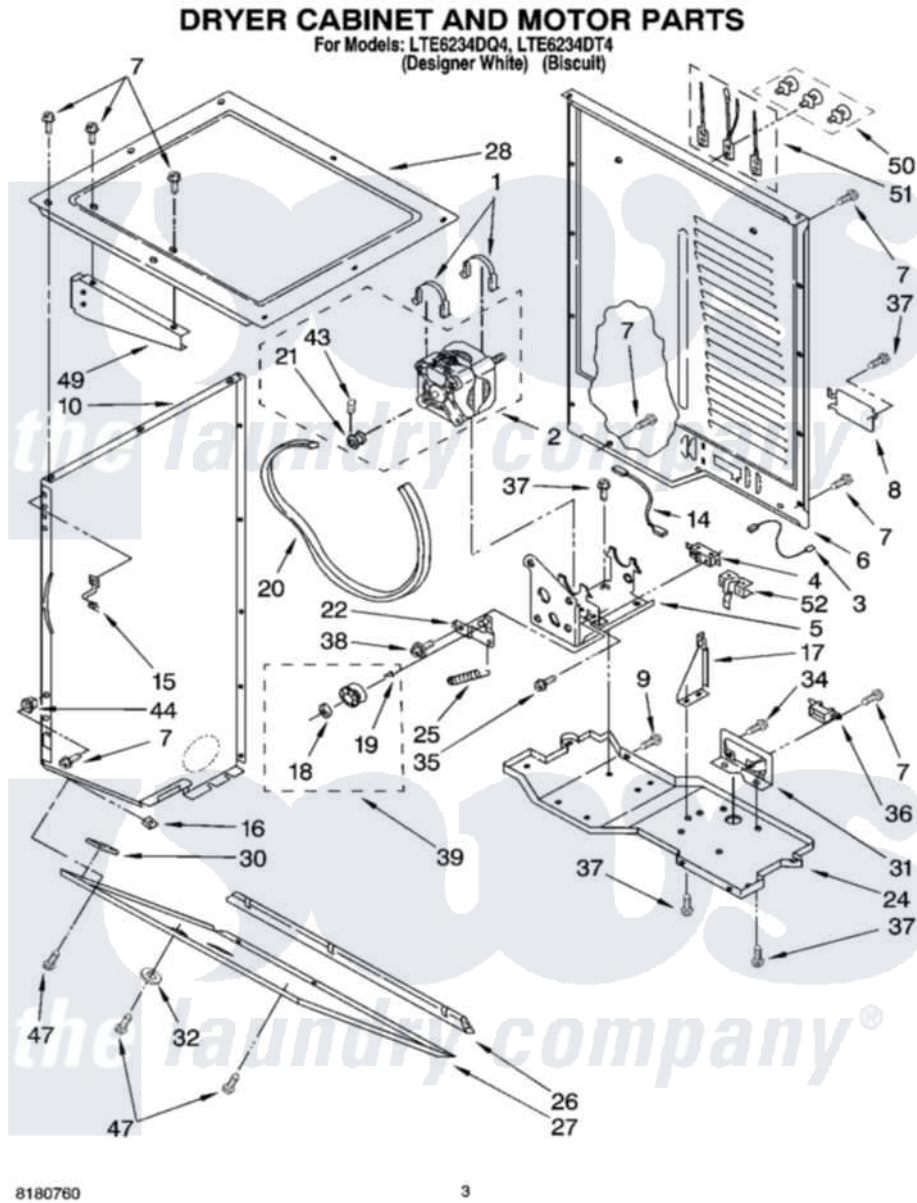

# Whirlpool LTE6234DT4 03 - DRYER CABINET AND MOTOR PARTS

Whirlpool Residential Whirlpool LTE6234DT4 Washer/Dryer Parts Parts Diagram 03 - DRYER CABINET AND MOTOR PARTS

[Click on the part number to view part](#)

Item	Original Part Number	Replaced By	Status	Part Description
1	<a href="#">660658</a>			Clamp, Motor Mounting 343481 685441
2	8538266	<a href="#">279811</a>		Motor-Drve
3	<a href="#">3398948</a>			Wire, Jumper
4	3394881	<a href="#">279782</a>		Switch-Lid
5	<a href="#">3388858</a>			Bracket, Motor
6	3389847	<a href="#">280039</a>		Panel
7	343641	<a href="#">681414</a>		Screw, 10AB X 1/2
8	3387673	<a href="#">279814</a>		Cover
9	8533974	<a href="#">4331106</a>		Screw, No.10-32 X 7/16
10	<a href="#">3389264</a>			Panel, Side
"	<a href="#">3389269</a>			Panel, Side )
"	<a href="#">3389256</a>			Panel, Side
"	<a href="#">3389261</a>			Panel, Side
14	<a href="#">3394081</a>			Wire, Broken Belt Switch
15	<a href="#">3389231</a>			Clip, Front Panel