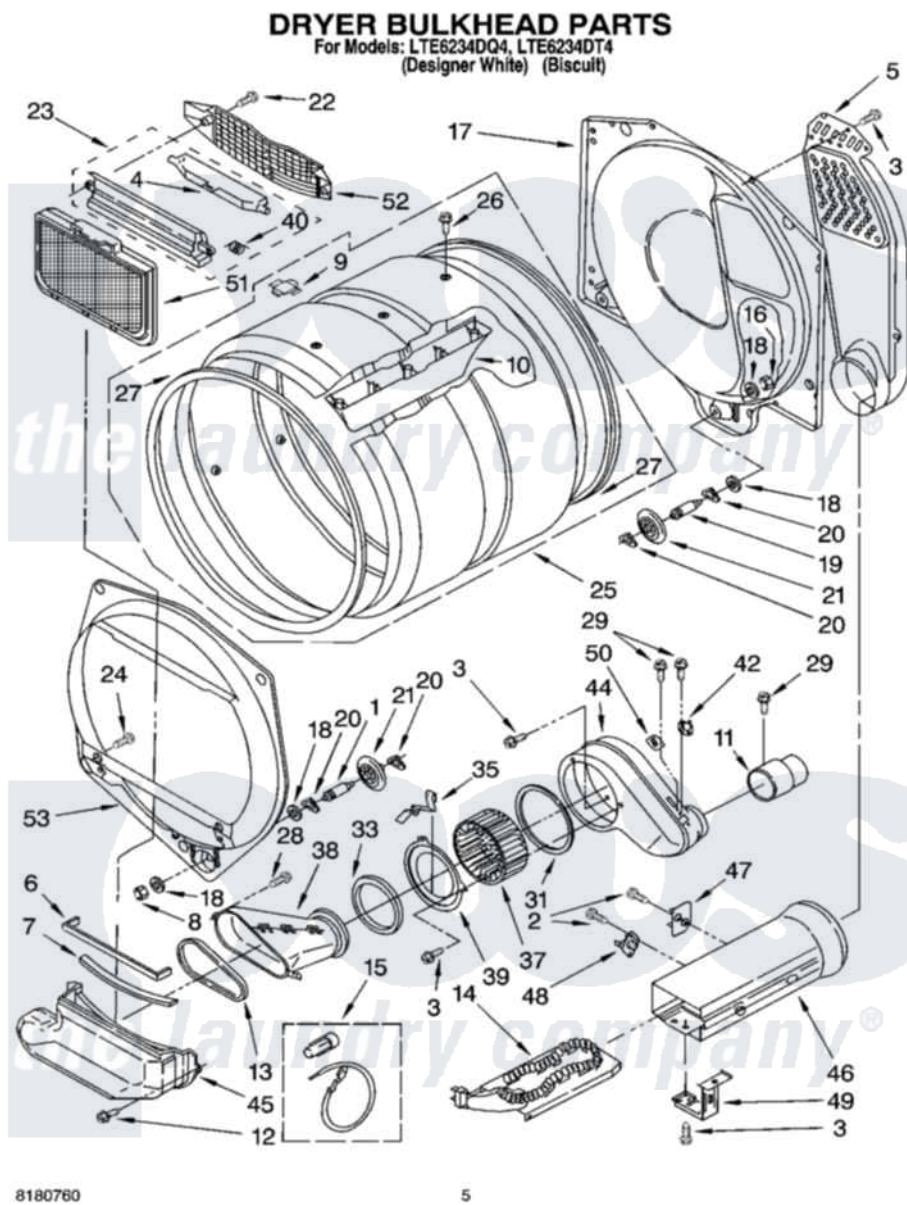

Whirlpool LTE6234DT4 04 - DRYER BULKHEAD PARTS

Whirlpool [Residential Whirlpool LTE6234DT4 Washer/Dryer Parts](#) Parts Diagram 04 - DRYER BULKHEAD PARTS
Click on the part number to view part

Item	Original Part Number	Replaced By	Status	Part Description
1	3399508	W10359271		Shaft, Drum Roller Threads
2	90767			Screw, 8A X 3/8 HeX Washer Head Tapping
3	343641	681414		Screw, 10AB X 1/2
4	3394984	8563758		Door, Lint Screen
5	697354	3387911		Duct-Air
6	697813			Seal, Outlet Housing
7	3391906			Seal, Lint Duct
8	3359452			Nut, Lock
9	8066086			Plug, Drum Hole
10	3389449	279982		Baffle-Drum
11	3390461	279823		Side Exhaust Extension Kit
12	3390647	488729		Screw
13	3391685	697770		Seal, Cover Plate Blower Housing
14	3387749			Element, Heater
15	279457			Wire Kit, Terminal

16	3387709		Nut, 3/8-16
17	3387809		Bulkhead, Rear
18	3387459	W10080960	Washer, Support
19	3399509	W10359272	Shaft, Roller Drum Threads
20	690997		Washer, Thrust
21	8536973	W10314173	Support
22	3357011	308685	Side Trim)
23	3394985	8563755	Housing, Outlet Assembly
24	695240	488729	Screw
25	3389448		Assembly, Drum
26	97787	W10109200	Screw, Baffle Mounting
27	697694	280114	Seal
28	3387230		Screw, 10-16 X 13/16
29	3390646	W10139210	Screw, 8-18 X 5/16
31	697770		Seal, Cover Plate Blower Housing
33	8566209		Seal, Transition Duct
35	3390935		Clip, Duct Locator
37	697772		Wheel, Blower
38	3389445	279704	Duct-Trans
39	697366	279780	Cover
40	3394986		Spring, Lint Screen Door
42	3387134		Thermostat, Internal-Bias
44	8544363		Housing, Blower
45	3388909	279700	Duct-Lint
46	697715	3392537	Box, Heater
47	3977394	279769	Cutoff-Tml
48	3390291		Thermostat, High Limit 250F
49	3389647		Bracket, Heater Mounting
50	3403607		Thermal Limiter
51	3389644		Screen, Lint
52	8299979		Grill, Outlet Screen Door
53	697557		Bulkhead, Front