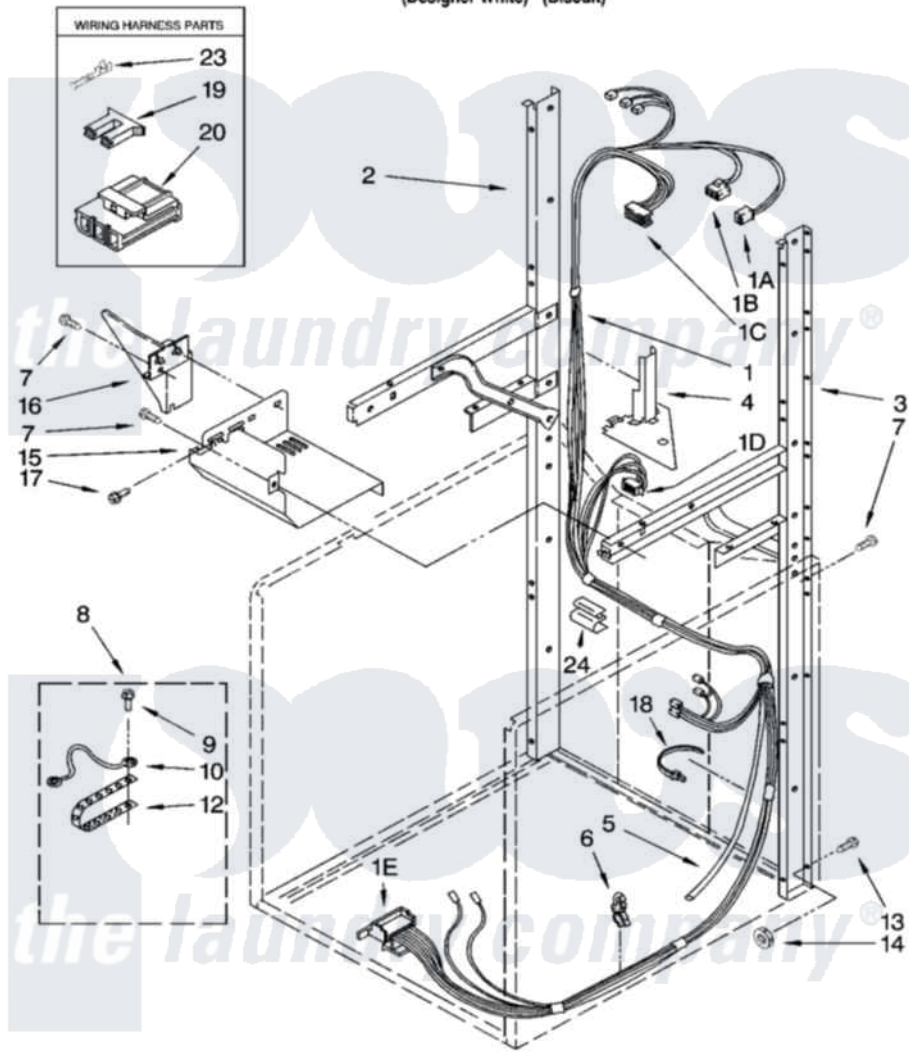

Whirlpool LTE6234DT4 05 - DRYER SUPPORT AND WASHER HARNESS PARTS

DRYER SUPPORT AND WASHER HARNESS PARTS

For Models: LTE6234DQ4, LTE6234DT4
(Designer White) (Biscuit)

8180760

7

Whirlpool [Residential Whirlpool LTE6234DT4 Washer/Dryer Parts](#) Parts Diagram 05 - DRYER SUPPORT AND WASHER HARNESS PARTS

[Click on the part number to view part](#)

Item	Original Part Number	Replaced By	Status	Part Description
1	8299848			Harness - Washer 1a 3350130 Plug, 3 Way 1B 3347243 Connector, 5 Way 1C 352089 Block, Disconnect - Timer 1D 3350211 Receptacle
"	3350130			Plug, Terminal
"	3347243			Block, Disconnect
"	352089			Timer, Block Disconnect
"	3350211		Not Available	Receptacle, 3 Way
"	62505			Block, Disconnect
2	3388851			Channel Assembly
3	3388850			Channel Assembly
4	3390609			Shield, Harness
5	8545438			Hose, Pressure Switch
6	8281256			Clip, Harness
7	343641	681414		Screw, 10AB X 1/2

8	685463		Kit, Grounding Plug, Dryer Side Panel
9	8533971	90767	Screw, 8A X 3/8 HeX Washer Head Tapping
10	685449		Wire, Ground
12	22965		Strap, Grounding
13	3400300	Y015627	Screw- Hex
14	3393930	4342911	Nut
15	3394350		Shield, Front
16	3390336		Shield, Thermostat
17	3393008	308685	Side Trim)
18	3391249		Cable Tie, Push Mount
19	3354925		Block, Connector
20	3360056		Connector
23	94613	596797	Terminal
"	94614		Terminal
24	63523		Harness, Protector