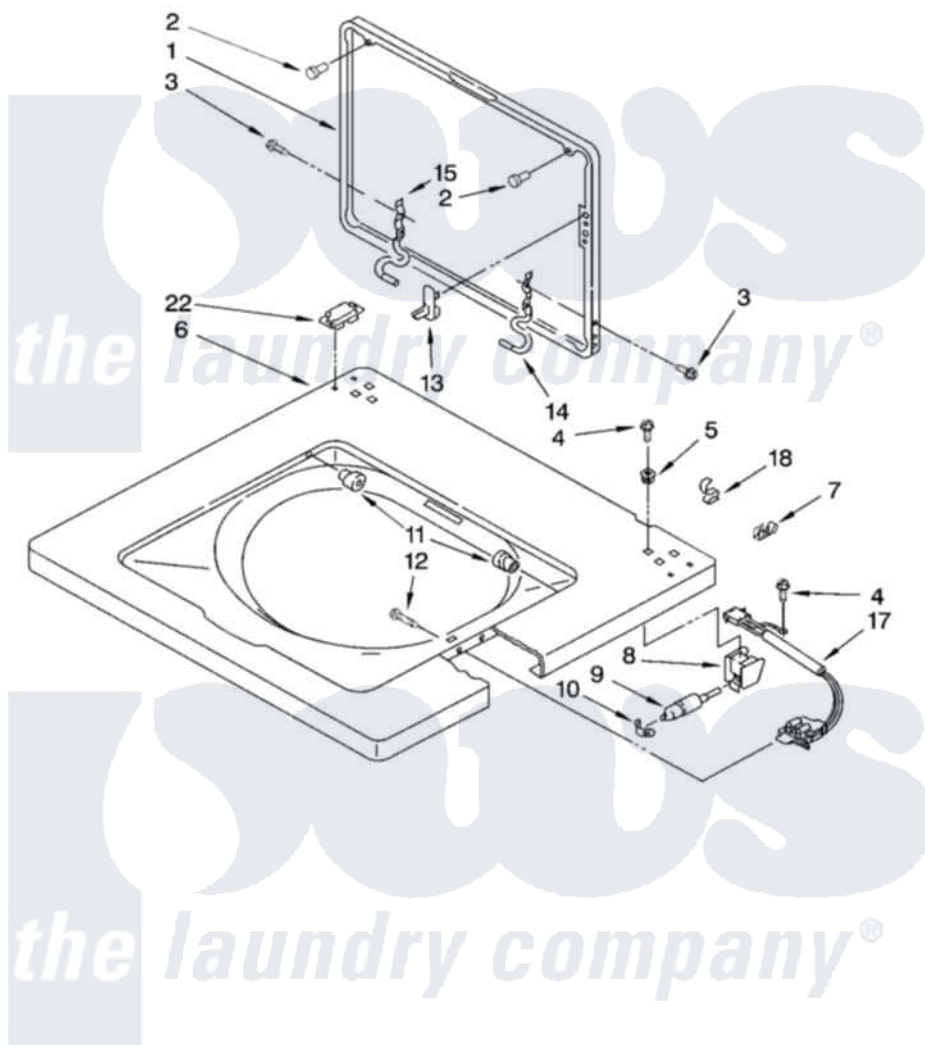

Whirlpool LTE6234DT4 06 - WASHER TOP AND LID PARTS

WASHER TOP AND LID PARTS

For Models: LTE6234DQ4, LTE6234DT4
(Designer White) (Biscuit)

8180760

9

Whirlpool Residential Whirlpool LTE6234DT4 Washer/Dryer Parts Parts Diagram 06 - WASHER TOP AND LID PARTS

[Click on the part number to view part](#)

Item	Original Part Number	Replaced By	Status	Part Description
1	3351652	W10193874		Lid
"	3351666	3957566		Lid
2	9724509			Bumper, Lid
3	3351355	W10119828		Screw, Lid Hinge Mounting
4	343641	681414		Screw, 10AB X 1/2
5	692400			Nut, Push-In
6	3349798			Top, Console
"	3349803			Top, Console
7	357572	W10113937		Clip, Grounding
8	3354020			Bracket, Mounting
9	3350152			Retainer, Lid Assembly
10	3350828			Clip-Cylinder Retainer
11	21258			Bearing, Lid Hinge
12	3356311			Screw And Washer, Lid Switch Shield
13	358684			Strike, Lid Switch
14	3350101			Hinge, RH

15	3350102	Hinge, L.H.
17	3355458	Switch, Lid
18	90016	Clip, Pressure Switch Hose
22	3390481	W10134768 Locator, Top