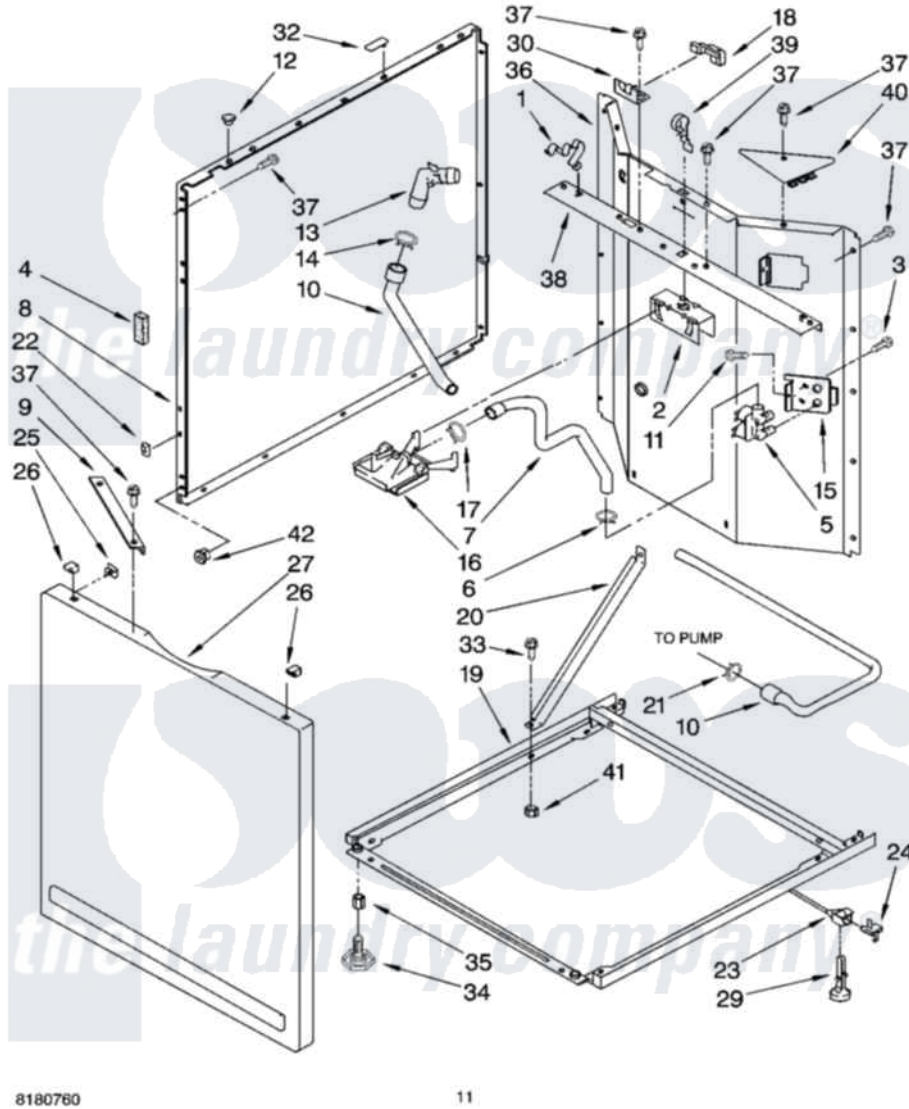

Whirlpool LTE6234DT4 07 - WASHER CABINET PARTS

WASHER CABINET PARTS

For Models: LTE6234DQ4, LTE6234DT4
(Designer White) (Biscuit)

8180760

11

Whirlpool [Residential Whirlpool LTE6234DT4 Washer/Dryer Parts](#) Parts Diagram 07 - WASHER CABINET PARTS
Click on the part number to view part

Item	Original Part Number	Replaced By	Status	Part Description
1	3349770			Clip, Spring Top
2	3349768			Bracket, Vacuum
3	62863	3390631		Screw, 10-16 X 3/8
4	3350013			Foam
5	8546060	3952162		Valve
6	370451	596669		Clamp, Manifold
7	3352236			Hose, Water Inlet
8	3349455			Panel, Side
"	3349460			Panel, Side
9	3350745			Brace, Front Panel
10	3353841			Hose, Drain
11	9740848			Screw, Mixing Valve Mounting
12	660975			Plug, Top To Cabinet
13	8557915			Connector, Hose
14	356138			Clamp, Hose
15	3349673			Bracket, Valve

16	387606	3360977	Break-Vac
17	371503	596669	Clamp, Manifold
18	3350145		Shield, Lid Switch
19	3402724		Base, Cabinet
20	3388857		Bracket, Base
21	371507	371502	Clamp, Hose
22	3394083		Clip, Front Panel
23	3349311		Link, Leveling
24	359364		Clip, Leveling Mechanism
25	98234		Clip, U-Bend
26	345670		Lock, Top
27	3349499		Panel, Front
"	3349504		Panel, Front
29	358594		Foot, Rear
30	3350144		Bracket, Lid Switch
32	352292		Nut, Push-In
33	3400300	Y015627	Screw- Hex
34	389102	W10001130	Foot, Leveling
35	3400917		Nut, Jam
36	3349493		Panel, Rear
37	343641	681414	Screw, 10AB X 1/2
38	3349697		Rail, Back Top
39	3350135		Spring, Lever Bracket
40	3390608		Shield, Corner Right Rear
41	3393930	4342911	Nut
42	352292		Nut, Push-In