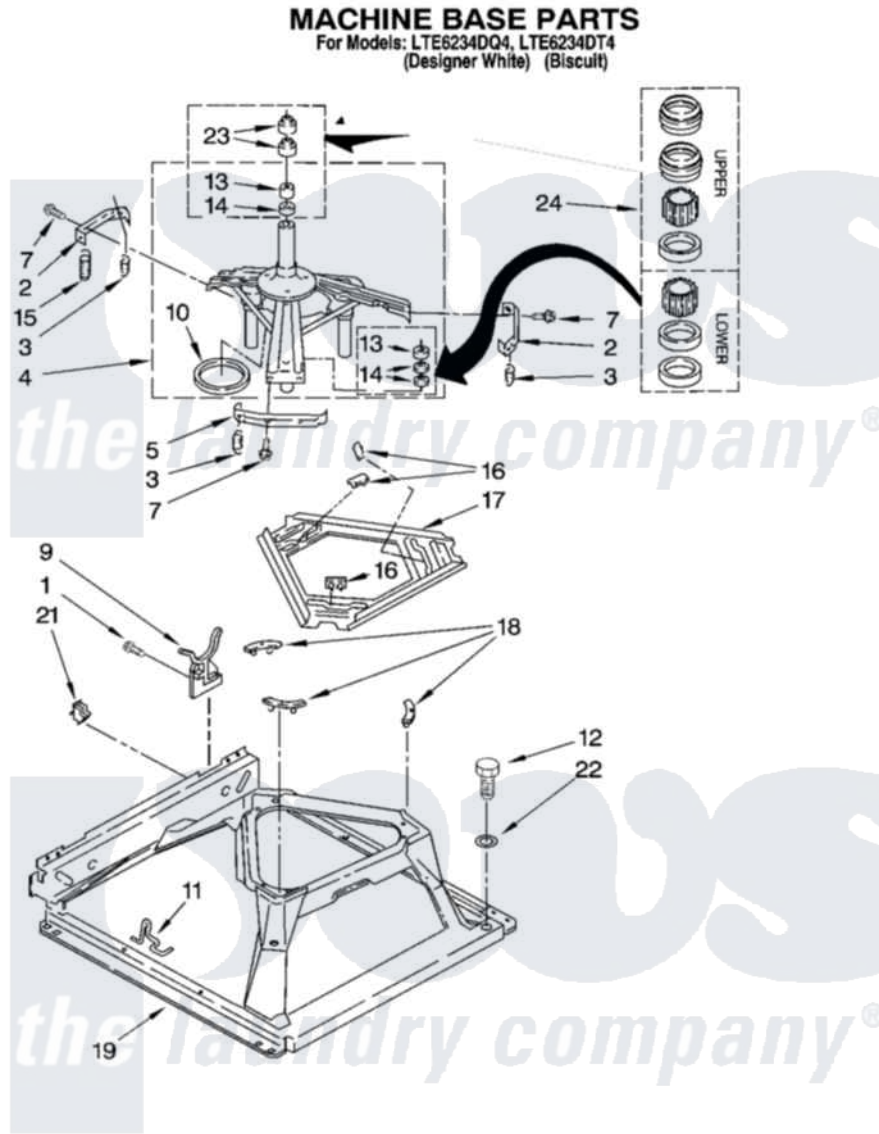

Whirlpool LTE6234DT4 09 - MACHINE BASE PARTS

Whirlpool [Residential Whirlpool LTE6234DT4 Washer/Dryer Parts](#) Parts Diagram 09 - MACHINE BASE PARTS
Click on the part number to view part

Item	Original Part Number	Replaced By	Status	Part Description
1	343641	681414		Screw, 10AB X 1/2
2	64067			Bracket, Spring Outer
3	63907			Spring, Suspension
4	8575214	280184		Support
5	64065			Bracket, Spring Outer
7	3400076			Screw, Bracket Mounting
9	3350506			Retainer, Hose
10	63134			Ring, Sound Deadening
11	63806	W10145155		Retainer, Suspension Spring
12	3400501			Screw, 5/16-18 X 1 3/32
13	3347047	8546455		Bearing, Centerpost
14	357409	359449		Seal, Agitator Shaft
15	388492	W10250667		Spring, Counterweight
16	62568	285219		Pad
17	3946509			Plate, Suspension
18	3363660	285744		Pad

19	3349343		Base Assembly
21	3349749		Restrainer, Base
22	3349340		Washer
23	356934	8577376	Seal, Centerpost
24	285203		Centerpost Bearing Kit