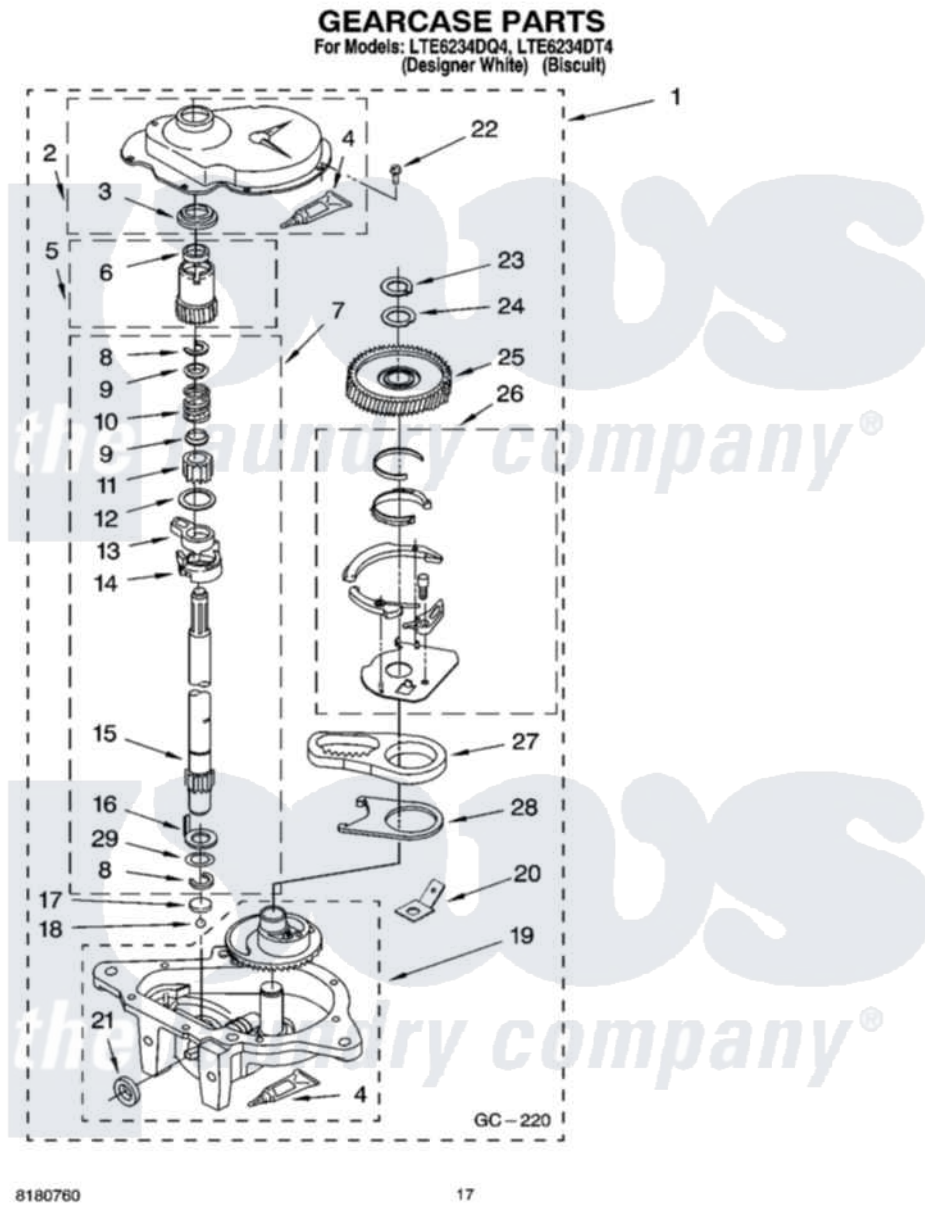

Whirlpool LTE6234DT4 11 - GEARCASE PARTS

8180760

17

Whirlpool Residential Whirlpool LTE6234DT4 Washer/Dryer Parts Parts Diagram 11 - GEARCASE PARTS
Click on the part number to view part

Item	Original Part Number	Replaced By	Status	Part Description
1	8532118	3360629		Gearcase
2	285202			Cover, Gearcase
3	3349985			Seal, Gearcase Cover
4	285195			Sealer Sealer, Gasket
5	63320	285362		Gear and Pinion
6	356427			Seal, Spin Pinion
7	389387			Shaft, Agitator
8	90369		Not Available	Ring, Retaining (2)
9	62677			Retainer, Spring
10	62676			Spring, Agitator
11	63273	285509		Shaft, Agitator
12	62619			Washer, Agitator Gear
13	62580	285206		Cam-Agitator
14	62581	285206		Cam-Agitator
15	285509			Shaft, Agitator
16	62618			Washer, Cam Thrust

17	16018	285205	Bearing
18	85529	285205	Bearing
19	389230	285515	Gearcase
20	3949116	Not Available	BLOCK TAB, TERMINAL
21	285352		Seal Kit, Thrust Plug
22	3351614		Screw, Gearcase Cover Mounting
23	3362552	285765	Ring-Retrn
24	285735	285766	Washer Kit, Thrust
25	62570	285362	Gear and Pinon
26	388253	999516	Shelf-Glas
27	3349296	8546456	Rack, Connecting
28	62621		Actuator, Shift
29	388815		Washer, Intermediate 1 3976263 Miscellaneous Parts Bag 2 3976300 Washer, Inlet Hose 3 3366913 Clamp, Hose