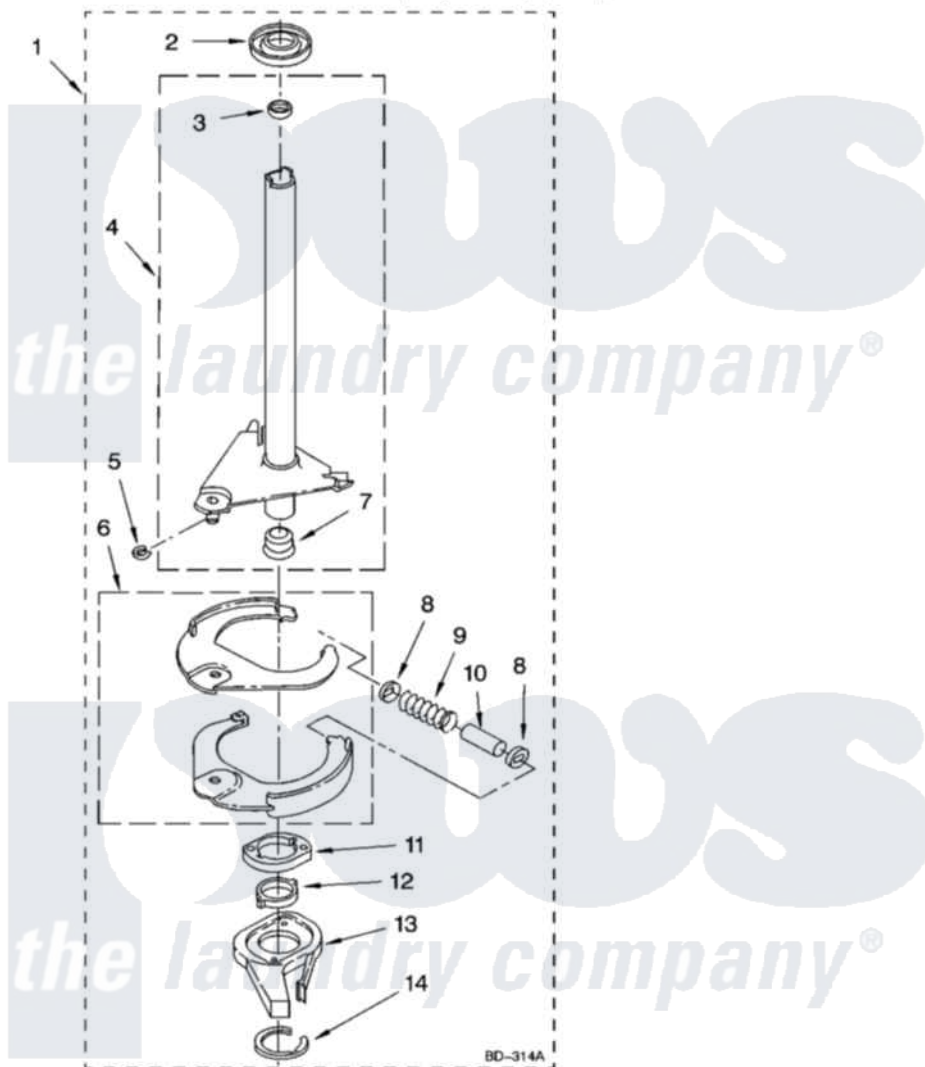

Whirlpool LTE6234DT4 12 - BRAKE AND DRIVE TUBE PARTS

BRAKE AND DRIVE TUBE PARTS

For Models: LTE6234DQ4, LTE6234DT4
(Designer White) (Biscuit)

18

8180760

Whirlpool Residential Whirlpool LTE6234DT4 Washer/Dryer Parts Parts Diagram 12 - BRAKE AND DRIVE TUBE PARTS

Click on the part number to view part

Item	Original Part Number	Replaced By	Status	Part Description
1	388951	285792		Basketdrive
2	62658			Ring, Thrust
3	356427			Seal, Spin Pinion
4	64027	64208		Tube-Spin
5	64035	W10083190		Ring, Retaining
6	64232	285438		Shoe-Brake
7	62703	8546462		"T" Bearing, Spin Tube
8	3353956	285658		Sleeve
9	62647		Not Available	Spring, Brake
10	3355360	285658		Sleeve
11	661516	8546461		Cam, Brake Release
12	63022			Sleeve, Cam
13	64194	285790		Lining
14	90368	W10083200		Ring, Retaining
"	BLANK		Not Available	Following Parts Not Illustrated
"	285208			Lubricant